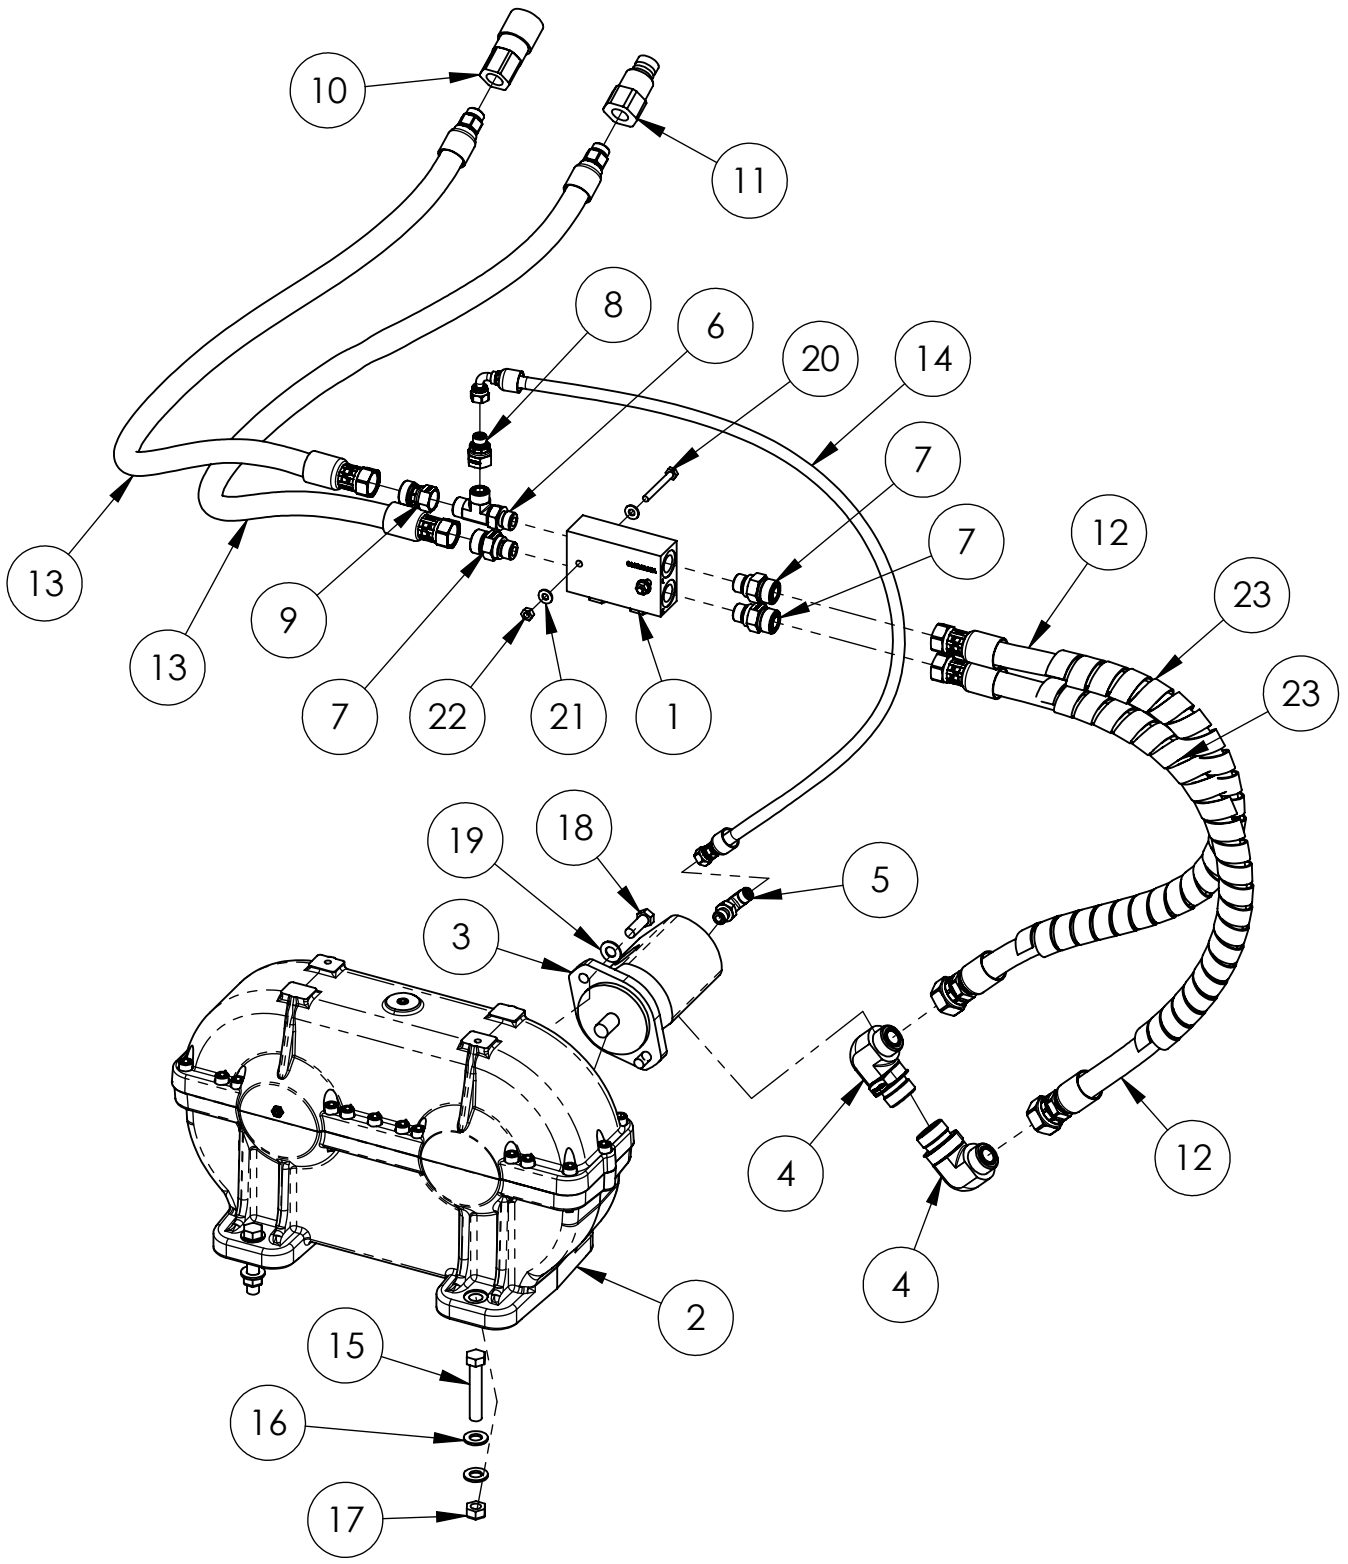

ROLL HOLDER ASSEMBLY 16473

ITEM NO.	PART NUMBER	DESCRIPTION	QTY.
1	13668	ROLL MOUNT, WHEEL PLOW	1
2	15797	ROLL RETAINER WELD	1
3	15794	SET SCREW, 1/2-13 RATCHET	1
4	11203	ROLL RETAINER SPRING	1
5	10196	BAR, ROLL RETAINER LOCK	1
6	10435	BOLT - 1/2-13 X 1.75 GR8 ZY	4
7	10062	WASHER, 1/2 SAE GR8 ZY	8
8	10396	NUT, 1/2-13, SLTL GR8 ZY	4
9	10043	PLATE, ROLL STOP	2

HYDRAULIC ASSEMBLY 16474

HYDRAULIC ASSEMBLY 16474

ITEM NO.	PART NUMBER	DESCRIPTION	QTY.
1	16441	VALVE, ANTI-CAV SIZE 10	1
2	16469	SHAKER 210	1
3	16799	GEAR MOTOR, 1.71 CID	1
4	16426	FITTING, 12ORFS - 16 ORB 90	2
5	16453	FITTING, 4 ORFS X 6 ORB, 90	1
6	16452	FITTING, 8 ORFS X 8 ORB TEE	1
7	14650	FITTING, 10M ORFS X 8M ORB ST	3
8	16466	FITTING, 8-4 ORFS REDUCER	1
9	16467	FITTING, 8F-10M ORFS REDUCER	1
10	10691	COUPLER, FEMALE FLAT FACE	1
11	10692	COUPLER, MALE FLAT FACE	1
12	16454	HOSE, 5/8"x 34" 12-10 ORFS	2
13	16455	HOSE, 5/8"x 40" 10 ORFS-8M ORB	2
14	16456	HOSE, 1/4"x 40" 4-4 ORFS ST-90	1
15	10118	BOLT, 1/2-13 X 2.75 GR8 ZY	4
16	10062	WASHER, 1/2 SAE GR8 ZY	8
17	10396	NUT, 1/2-13, SLTL GR8 ZY	4
18	16429	BOLT, 7/16-14 X 1.25 GR8 ZY	2
19	16430	WASHER, 7/16" SAE GR8 ZY	2
20	12129	BOLT, 1/4-20 X 2.25 GR8 ZY	2
21	10684	WASHER, 1/4 SAE GR8 ZY	4
22	10683	NUT, 1/4-20 SLTL GR8 ZY	2
23	17623	HOSE WRAP, MINI PLOW 30"	2