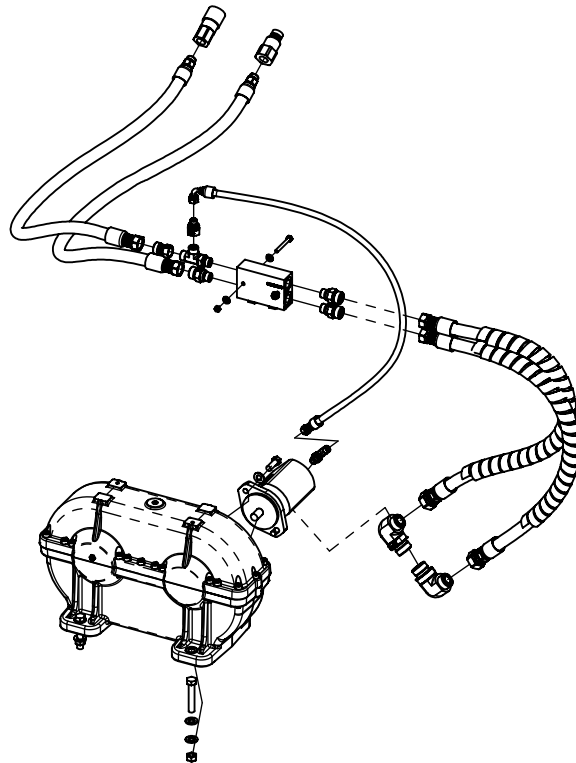

ROLL HOLDER ASSEMBLY 16473

ITEM NO.	PART NUMBER	DESCRIPTION	QTY.
1	13668	ROLL MOUNT, WHEEL PLOW	1
2	15797	ROLL RETAINER WELD	1
3	15794	SET SCREW, 1/2-13 RATCHET	1
4	11203	ROLL RETAINER SPRING	1
5	10196	BAR, ROLL RETAINER LOCK	1
6	10435	BOLT - 1/2-13 X 1.75 GR8 ZY	4
7	10062	WASHER, 1/2 SAE GR8 ZY	8
8	10396	NUT, 1/2-13, SLTL GR8 ZY	4
9	10043	PLATE, ROLL STOP	2

HYDRAULIC ASSEMBLY 16474

HYDRAULIC ASSEMBLY 16474

ITEM NO.	PART NUMBER	DESCRIPTION	QTY.
1	16441	VALVE, ANTI-CAV SIZE 10	1
2	16469	SHAKER 210	1
3	16799	GEAR MOTOR, 1.71 CID	1
4	16426	FITTING, 12ORFS - 16 ORB 90	2
5	16453	FITTING, 4 ORFS X 6 ORB, 90	1
6	16452	FITTING, 8 ORFS X 8 ORB TEE	1
7	14650	FITTING, 10M ORFS X 8M ORB ST	3
8	16466	FITTING, 8-4 ORFS REDUCER	1
9	16467	FITTING, 8F-10M ORFS REDUCER	1
10	10691	COUPLER, FEMALE FLAT FACE	1
11	10692	COUPLER, MALE FLAT FACE	1
12	16454	HOSE, 5/8"x 34" 12-10 ORFS	2
13	16455	HOSE, 5/8"x 40" 10 ORFS-8M ORB	2
14	16456	HOSE, 1/4"x 40" 4-4 ORFS ST-90	1
15	10118	BOLT, 1/2-13 X 2.75 GR8 ZY	4
16	10062	WASHER, 1/2 SAE GR8 ZY	8
17	10396	NUT, 1/2-13, SLTL GR8 ZY	4
18	16429	BOLT, 7/16-14 X 1.25 GR8 ZY	2
19	16430	WASHER, 7/16" SAE GR8 ZY	2
20	12129	BOLT, 1/4-20 X 2.25 GR8 ZY	2
21	10684	WASHER, 1/4 SAE GR8 ZY	4
22	10683	NUT, 1/4-20 SLTL GR8 ZY	2
23	17623	HOSE WRAP, MINI PLOW 30"	2