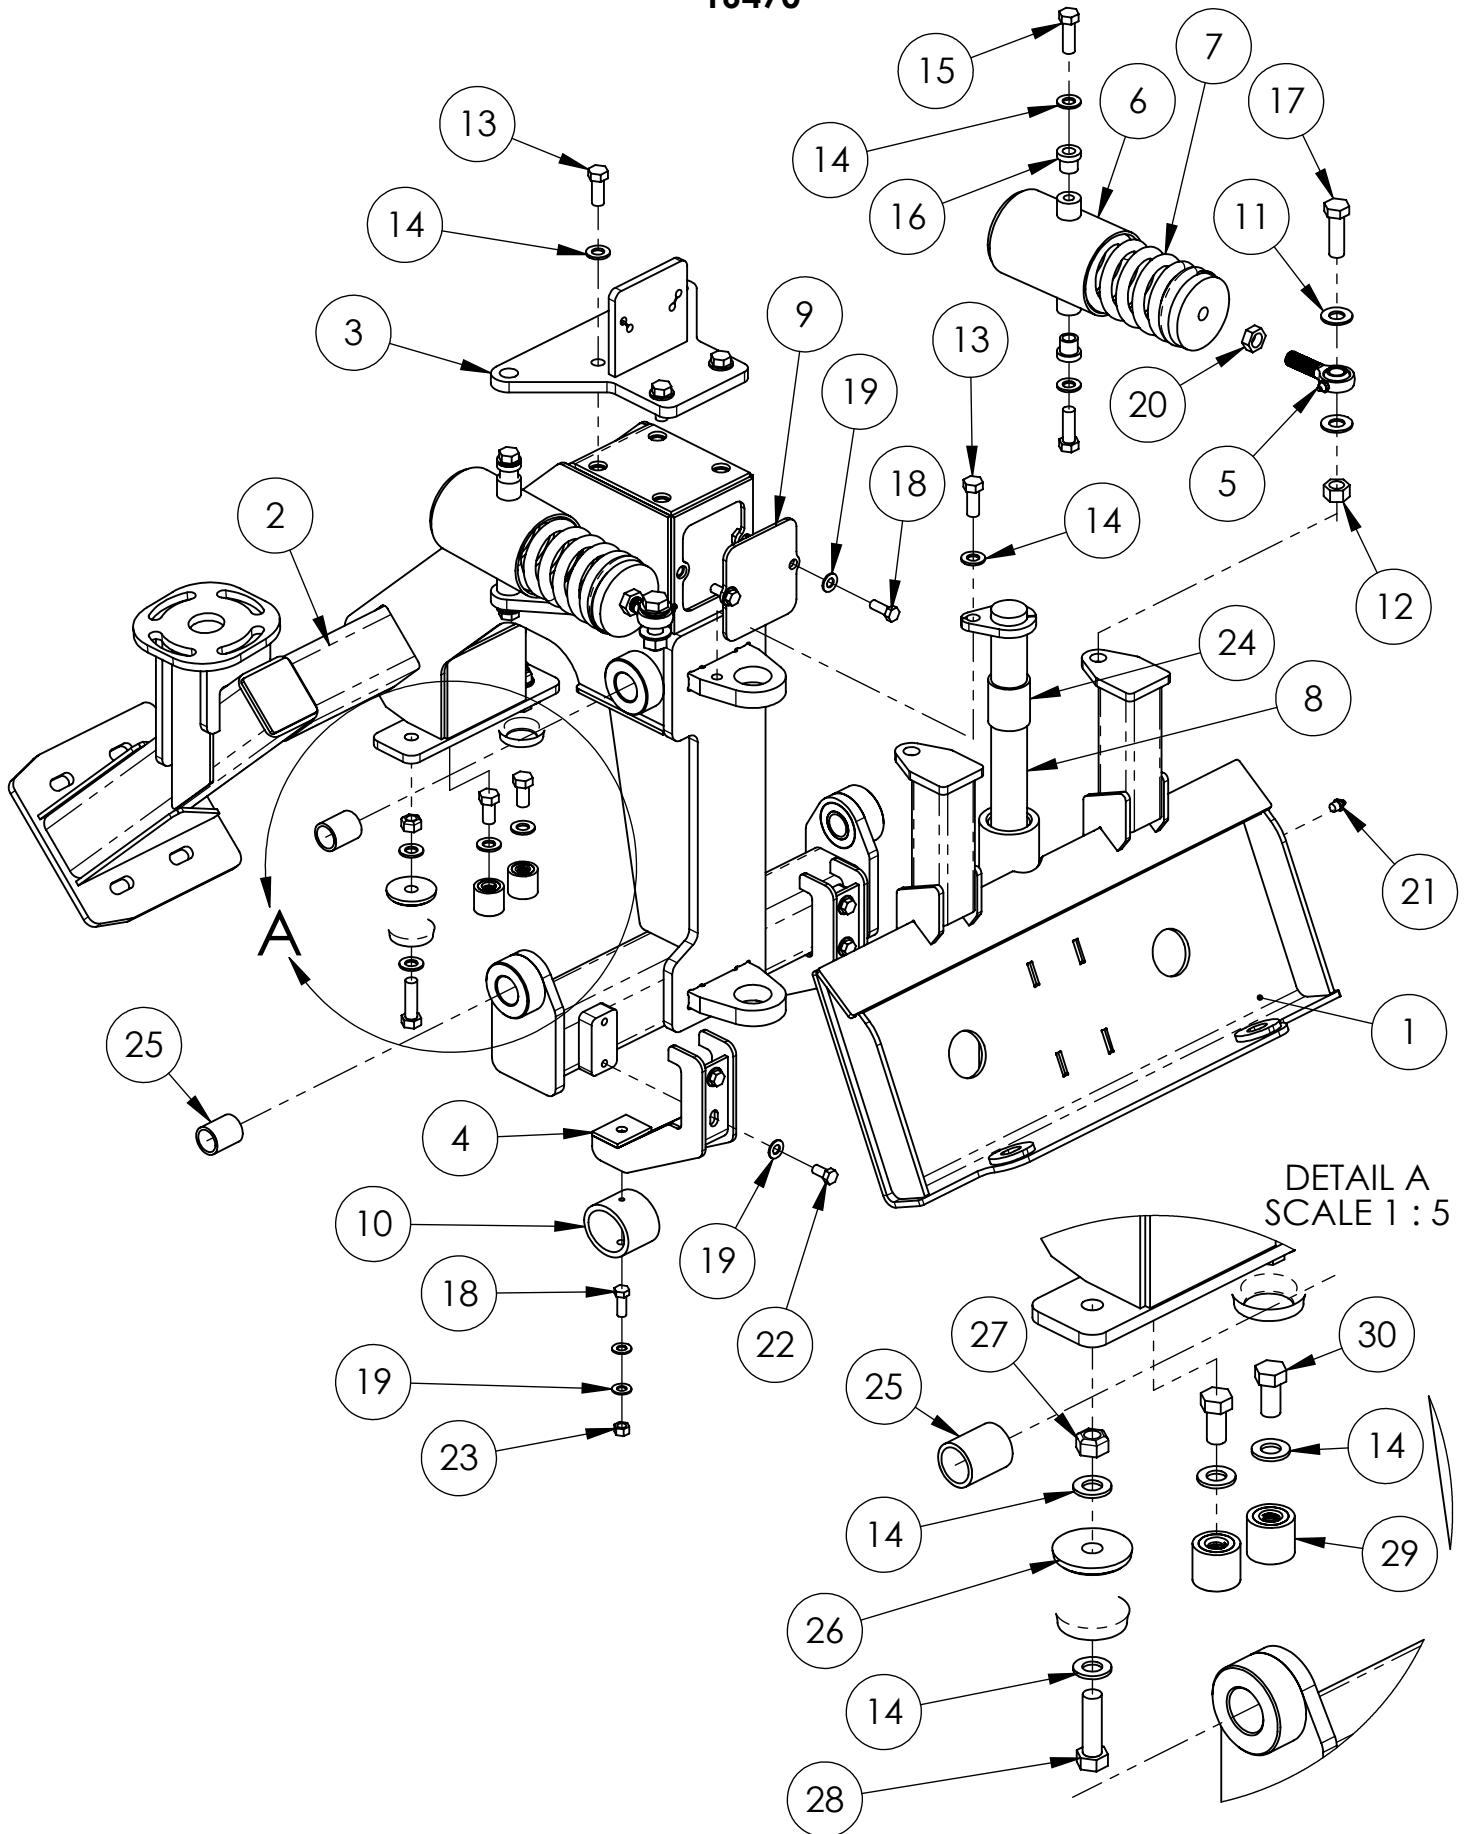

HITCH/FRAME ASSEMBLY 16470

HITCH/FRAME ASSEMBLY 16470

ITEM NO.	PART NUMBER	DESCRIPTION	QTY.
1	13370	SKID MOUNT, MINI PLOW	1
2	13850	FRAME, MINI PLOW	1
3	13908	UPPER SPRING MOUNT	1
4	13859	FRONT CUSHION MOUNT	2
5	11021	ROD END, 5/8 SHANK X 1/2	2
6	11023	SPRING CAN	2
7	11030	CENTERING SPRING	2
8	11084	SFI PIVOT PIN	1
9	13857	PLATE, ACCESS COVER	1
10	16425	SPRING, COMP. 2.6" OD	2
11	10104	WASHER, 5/8 GR8 ZY	4
12	11122	NUT, 5/8-11 SLTL GR8 ZY	2
13	10433	BOLT, 1/2-13 X 1.25 GR8 ZY	5
14	10062	WASHER, 1/2 SAE GR8 ZY	15
15	10394	BOLT, 1/2-13 X 1.50 GR8 ZY	4
16	10393	BUSHING - SPRING PIVOT	4
17	10886	BOLT, 5/8-11 X 2.0 GR8 ZY	2
18	10112	BOLT, 3/8-16 X 1 GR8 ZY	4
19	10110	WASHER, 3/8 SAE GR8 ZY	10
20	10608	NUT, 5/8-18 JAM, GR8 ZY	2
21	10434	GREASE ZERK, 1/8 NPT ST.	1
22	10114	BOLT, 3/8-16 X .75 GR8 ZY	4
23	10947	NUT, 3/8-16 SLTL GR8 ZY	2
24	11086	BUSHING, 1.5ID X 1.75OD X 2.0	2
25	11087	BUSHING, 1.0ID X 1.25OD X 1.5	4
26	17246	SPRING, COMP. 2.32" LONG	2
27	10396	NUT, 1/2-13, SLTL GR8 ZY	2
28	10435	BOLT - 1/2-13 X 1.75 GR8 ZY	2
29	17547	BUMPER, 1.25" OD X 1.25" L	2
30	17079	BOLT, 1/2-13 X 1.0 GR8 ZY	2