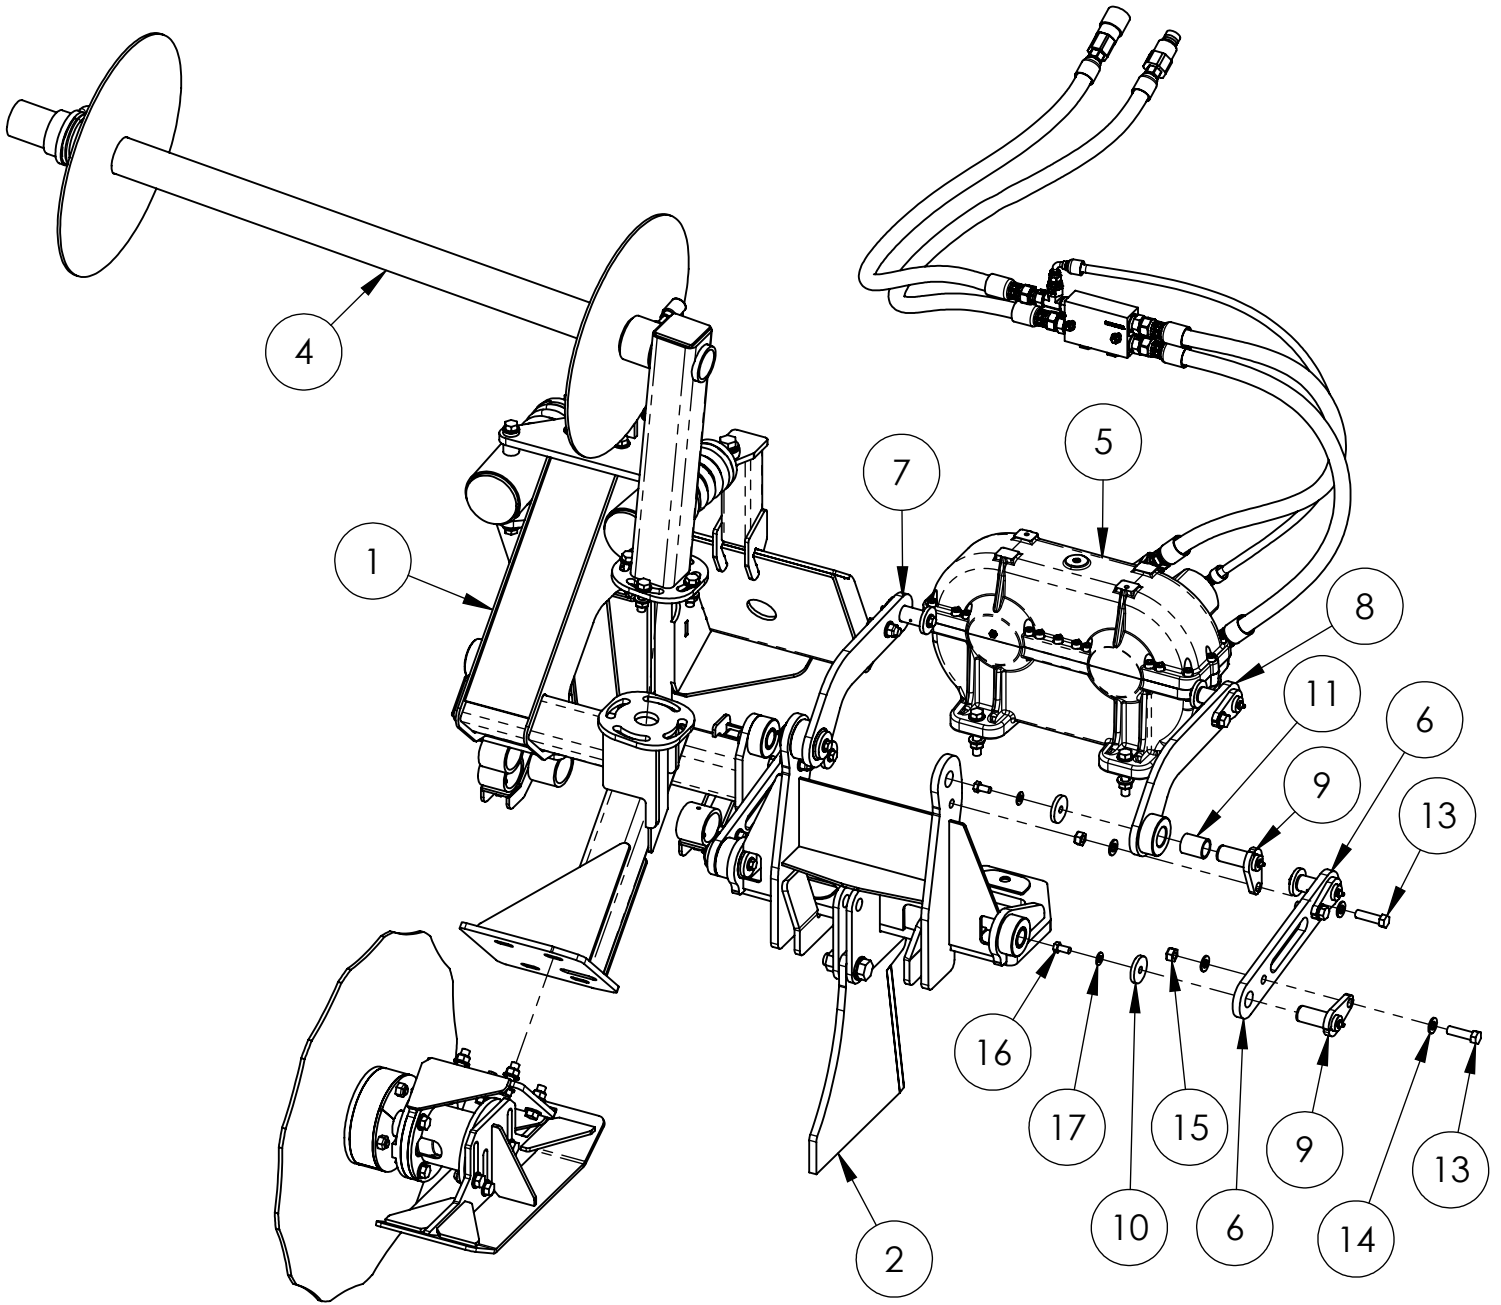

BURCHLAND

MINI

SILT FENCE INSTALLER

PARTS BOOK

MINI - XTS
13910

**MINI - XTS
13910**

ITEM NO.	PART NUMBER	DESCRIPTION	QTY.
1	16470	HITCH, FRAME ASSEMBLY	1
2	16471	SHAKER FRAME, BLADE ASSY	1
3	16472	DEPTH SKID, SPINDLE ASSEMBLY	1
4	16473	ROLL HOLDER ASSEMBLY	1
5	16474	HYDRAULIC ASSEMBLY	1
6	13485	PLATE, BOTTOM LINK	2
7	13486	TOP LINK, RIGHT	1
8	13488	TOP LINK, LEFT	1
9	13482	PIN, SHAKER ARM	8
10	13484	PLATE, PIN WASHER	8
11	11087	BUSHING, 1.0ID X1.25OD X 1.5	2
12	10434	GREASE ZERK, 1/8 NPT ST.	8
13	10435	BOLT - 1/2-13 X 1.75 GR8 ZY	8
14	10062	WASHER, 1/2 SAE GR8 ZY	16
15	10396	NUT, 1/2-13, SLTL GR8 ZY	8
16	10114	BOLT, 3/8-16 X .75 GR8 ZY	8
17	10110	WASHER, 3/8 SAE GR8 ZY	8

DEPTH SKID, SPINDLE ASSEMBLY 16472

ITEM NO.	PART NUMBER	DESCRIPTION	QTY.
1	12621	HUB, 4 BOLT, 5" W/ CUPS	1
2	13661	WHEEL MOUNT SPINDLE	1
3	13865	HUB MOUNT	1
4	13869	DEPTH SKID MOUNT	1
5	13873	BRACKET, DEPTH SKID	1
6	13864	PLATE, WHEEL WASHER HALF	2
7	13662	WHEEL, DEPTH GAUGE HALF	2
8	10062	WASHER, 1/2 SAE GR8 ZY	16
9	10435	BOLT - 1/2-13 X 1.75 GR8 ZY	4
10	10396	NUT, 1/2-13, SLTL GR8 ZY	8
11	17080	BOLT, 1/2-20 X 1.75", GR8 ZY	4
12	10394	BOLT, 1/2-13 X 1.50 GR8 ZY	4
13	16424	BOLT, 1/2"-13 X 3", CARRIAGE	4
14	13858	PLATE, FABRIC WHEEL	1
15	12714	SEAL, 2.328 X 1.50 X .390	1
16	12718	BEARING CONE, 1.25" LM67048	1
17	12713	BEARING CONE, .75"	1
18	10104	WASHER, 5/8 GR8 ZY	1
19	12716	NUT, SLOTTED HEX, 5/8-18	1
20	10963	COTTER PIN, 1/8 X 1.75	1
21	12715	HUB CAP, N669 HUB	1