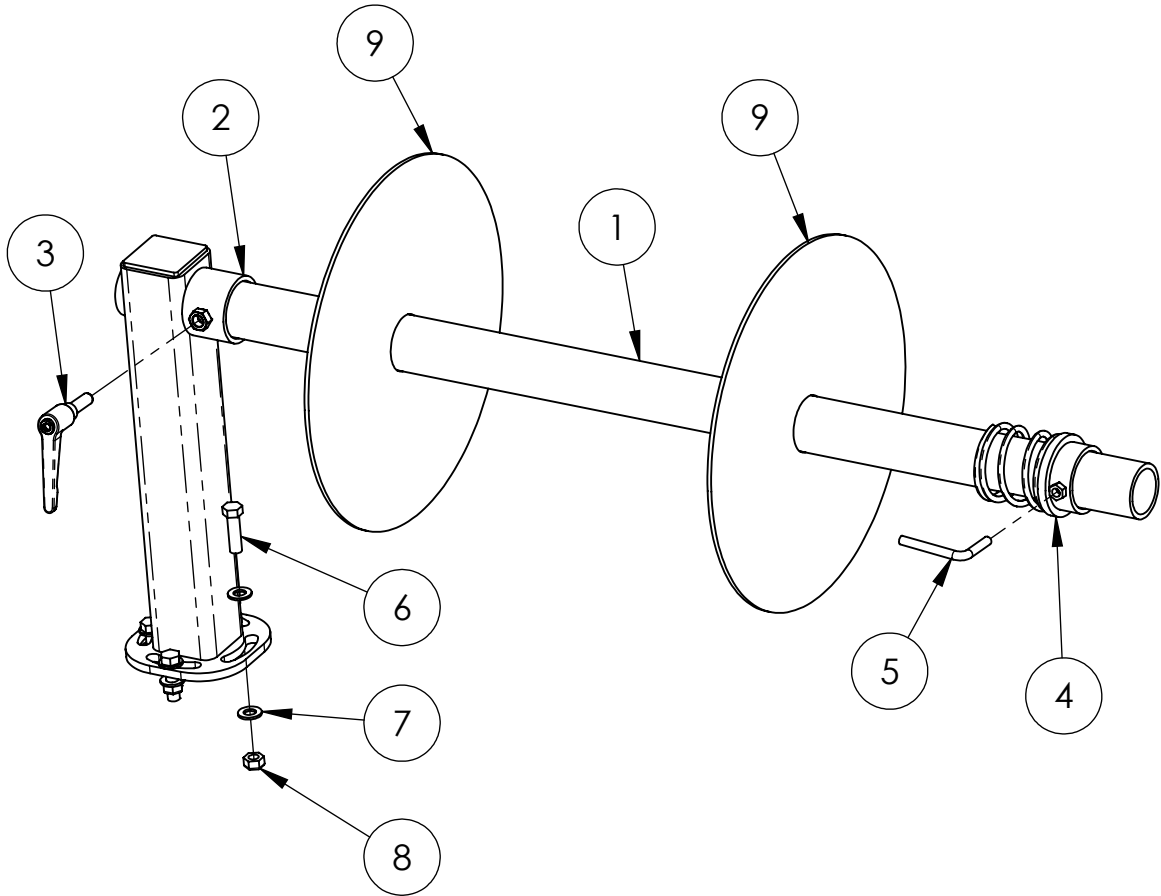

ROLL HOLDER ASSEMBLY 16473

ITEM NO.	PART NUMBER	DESCRIPTION	QTY.
1	13668	ROLL MOUNT, WHEEL PLOW	1
2	15797	ROLL RETAINER WELD	1
3	15794	SET SCREW, 1/2-13 RATCHET	1
4	11203	ROLL RETAINER SPRING	1
5	10196	BAR, ROLL RETAINER LOCK	1
6	10435	BOLT - 1/2-13 X 1.75 GR8 ZY	4
7	10062	WASHER, 1/2 SAE GR8 ZY	8
8	10396	NUT, 1/2-13, SLTL GR8 ZY	4
9	10043	PLATE, ROLL STOP	2