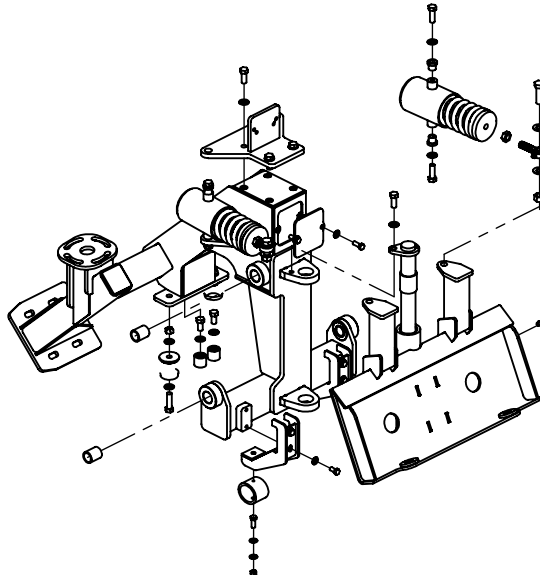

BURCHLAND

MINI

SILT FENCE INSTALLER

PARTS BOOK

MINI - XTS
13910

**MINI - XTS
13910**

ITEM NO.	PART NUMBER	DESCRIPTION	QTY.
1	16470	HITCH, FRAME ASSEMBLY	1
2	16471	SHAKER FRAME, BLADE ASSY	1
3	16472	DEPTH SKID, SPINDLE ASSEMBLY	1
4	16473	ROLL HOLDER ASSEMBLY	1
5	16474	HYDRAULIC ASSEMBLY	1
6	13485	PLATE, BOTTOM LINK	2
7	13486	TOP LINK, RIGHT	1
8	13488	TOP LINK, LEFT	1
9	13482	PIN, SHAKER ARM	8
10	13484	PLATE, PIN WASHER	8
11	11087	BUSHING, 1.0ID X1.25OD X 1.5	2
12	10434	GREASE ZERK, 1/8 NPT ST.	8
13	10435	BOLT - 1/2-13 X 1.75 GR8 ZY	8
14	10062	WASHER, 1/2 SAE GR8 ZY	16
15	10396	NUT, 1/2-13, SLTL GR8 ZY	8
16	10114	BOLT, 3/8-16 X .75 GR8 ZY	8
17	10110	WASHER, 3/8 SAE GR8 ZY	8

DEPTH SKID, SPINDLE ASSEMBLY 16472

ITEM NO.	PART NUMBER	DESCRIPTION	QTY.
1	12621	HUB, 4 BOLT, 5" W/ CUPS	1
2	13661	WHEEL MOUNT SPINDLE	1
3	13865	HUB MOUNT	1
4	13869	DEPTH SKID MOUNT	1
5	13873	BRACKET, DEPTH SKID	1
6	13864	PLATE, WHEEL WASHER HALF	2
7	13662	WHEEL, DEPTH GAUGE HALF	2
8	10062	WASHER, 1/2 SAE GR8 ZY	16
9	10435	BOLT - 1/2-13 X 1.75 GR8 ZY	4
10	10396	NUT, 1/2-13, SLTL GR8 ZY	8
11	17080	BOLT, 1/2-20 X 1.75", GR8 ZY	4
12	10394	BOLT, 1/2-13 X 1.50 GR8 ZY	4
13	16424	BOLT, 1/2"-13 X 3", CARRIAGE	4
14	13858	PLATE, FABRIC WHEEL	1
15	12714	SEAL, 2.328 X 1.50 X .390	1
16	12718	BEARING CONE, 1.25" LM67048	1
17	12713	BEARING CONE, .75"	1
18	10104	WASHER, 5/8 GR8 ZY	1
19	12716	NUT, SLOTTED HEX, 5/8-18	1
20	10963	COTTER PIN, 1/8 X 1.75	1
21	12715	HUB CAP, N669 HUB	1