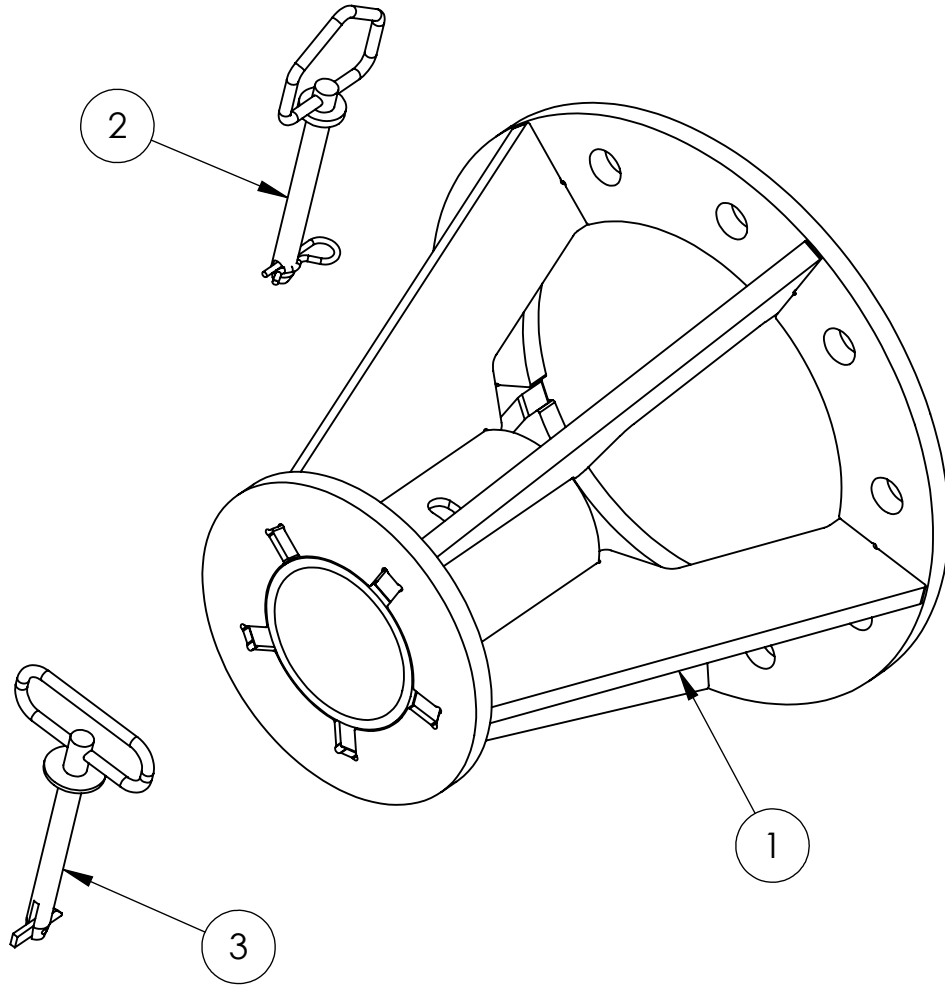

ROLLER QUICK ATTACH ASSEMBLY - 10753

ITEM NO.	PART NUMBER	DESCRIPTION	QTY
1	10611	ROLLER QUICK ATTACH	1
2	10660	GROMMET - 1.75 ID X .38 THICK	4
3	14702	PLATE, STOPPER SPACER .06	2
4	14699	PLATE, STOPPER SPACER .5	4
5	12975	BAR, WHEEL TUBE SHIM	2
6	14701	CAP SCREW, 3/8-16 X 2.50 CTRSK GR8 ZC	4
7	10110	WASHER, 3/8 SAE GR8 ZY	4
8	10109	NUT, 3/8-16 GR8 ZY	4

BOOM PIVOT ASSY, EZR
13691

BOOM PIVOT ASSY, EZR 13691

ITEM NO.	PART NUMBER	DESCRIPTION	QTY
1	13442	ROLLER HINGE, 3.38 SPINDLE	1
2	10665	PIN - BOOM PIVOT	1
3	10062	WASHER, 1/2 SAE GR8 ZY	2
4	10435	BOLT - 1/2-13 X 1.75 GR8 ZY	1
5	10670	LOCK PIN	1
6	10395	NUT, 1/2-13 GR8 HEX ZY	1
7	10123	LINCH PIN, 7/16	1
8	13441	HUB ASSY, 10 BOLT, 873	1

HUB ASSY, 10 BOLT, 873 13441

ITEM NO.	PART NUMBER	DESCRIPTION	QTY
1	13677	HUB, 10 BOLT, 873, HUB & CUPS ONLY	1
2	13684	TAPERED BEARING CONE, 460	1
3	13686	TAPERED BEARING CONE, 33275	1
4	13679	GASKET, 10 BOLT HUB	1
5	13678	HUB CAP, 10-BOLT	1
6	13680	BOLT, 5/16-18 X .5, GR5 CZ	4
7	13688	SHAFT SEAL, 3.375 ID X 4.625 OD X .43	1
8	13690	FLANGE NUT, 3/4-16, GR8 ZY	10
9	13682	WASHER, 1.38 ID X 3.0 OD X .25	1
10	13681	NUT, 1 1/4-12 SLOTTED HEX	1
11	13683	COTTER PIN, .20 X 2.25	1

STEM HUB ASSEMBLY 13692

ITEM NO.	PART NUMBER	DESCRIPTION	QTY
1	13445	ROLL HUB MOUNT,10 BOLT	1
2	11171	PIN - 1/2 X 4 1/4 HITCH	1
3	11170	PIN - 1/2 X 3 1/2 SWIVEL LOCK	1

AVAILABLE ROLL STEMS

11146 - 3.5" DIA. ROLL STEM FOR 4' WIDE ROLL