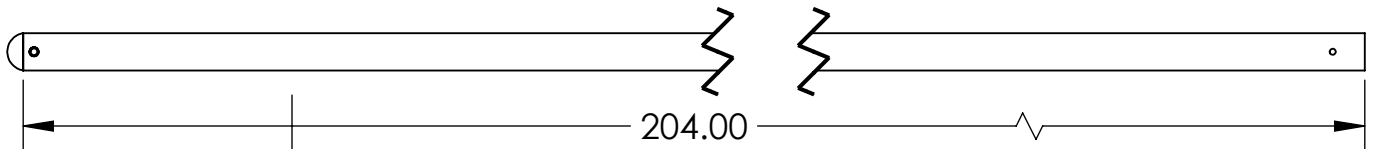

10667 - 3.5" ROLL HOLDER PLATE
(SUPPLIED WITH ALL 3.5" DIA. STEMS)

11150 - 2 3/8" DIA. ROLL STEM FOR 4' WIDE ROLL