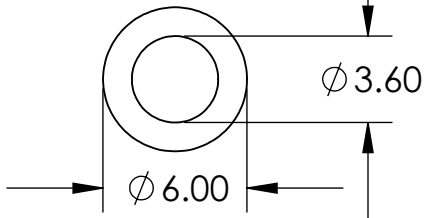

10667 - 3.5" ROLL HOLDER PLATE
(SUPPLIED WITH ALL 3.5" DIA. STEMS)

11150 - 2 3/8" DIA. ROLL STEM FOR 4' WIDE ROLL