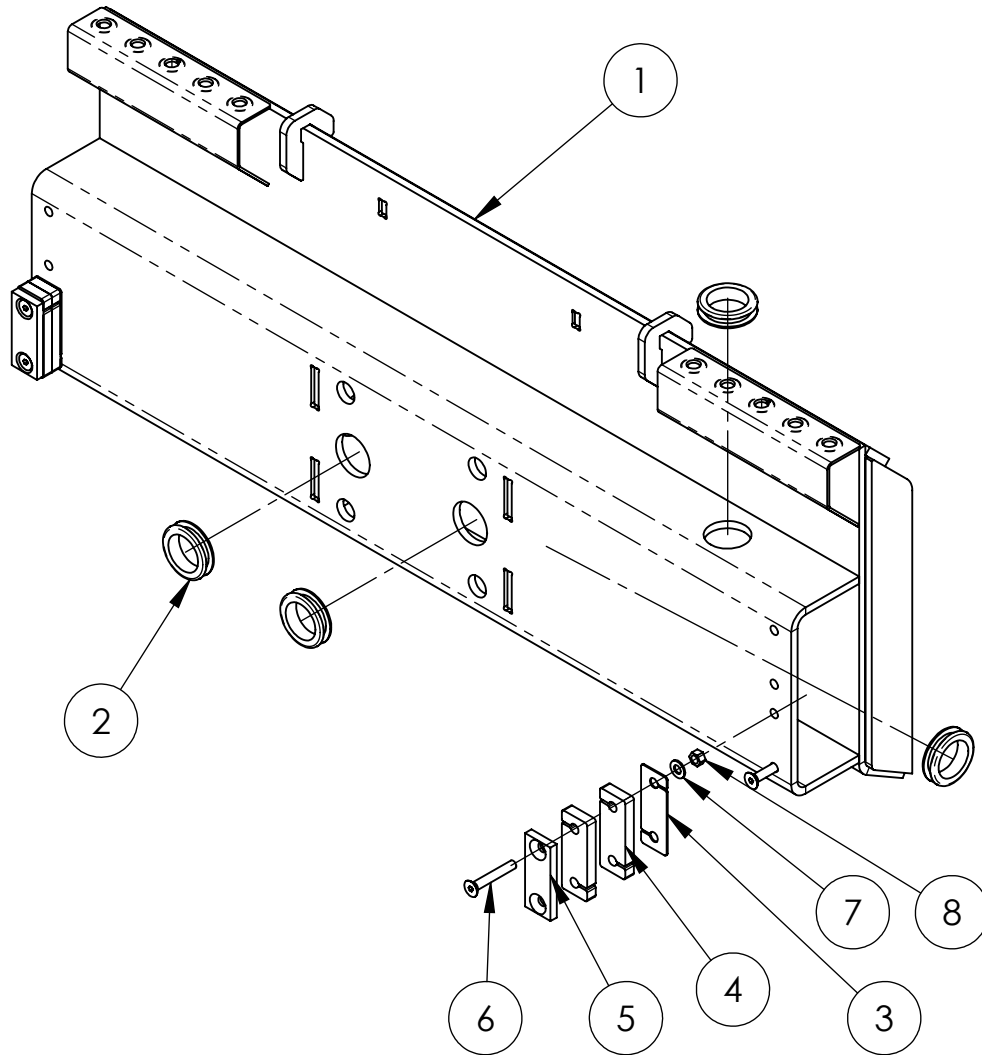

EZR MATERIAL ROLLER PARTS BOOK

ITEM NO.	PART NUMBER	DESCRIPTION	QTY
1	10753	QUICK ATTACH ASSEMBLY	1
2	10754	ROTARY ACTUATOR ASSEMBLY	1
3	10755	MAIN BOOM ASSEMBLY	1
4	13691	BOOM PIVOT ASSY, EZR	1
5	13692	STEM HUB ASSEMBLY	1
6	-	ROLL STEMS	1

ROLLER QUICK ATTACH ASSEMBLY - 10753

ITEM NO.	PART NUMBER	DESCRIPTION	QTY
1	10611	ROLLER QUICK ATTACH	1
2	10660	GROMMET - 1.75 ID X .38 THICK	4
3	14702	PLATE, STOPPER SPACER .06	2
4	14699	PLATE, STOPPER SPACER .5	4
5	12975	BAR, WHEEL TUBE SHIM	2
6	14701	CAP SCREW, 3/8-16 X 2.50 CTRSK GR8 ZC	4
7	10110	WASHER, 3/8 SAE GR8 ZY	4
8	10109	NUT, 3/8-16 GR8 ZY	4

ROTARY ACTUATOR ASSEMBLY 10754

ITEM NO.	PART NUMBER	DESCRIPTION	QTY
1	10610	ROTARY ACTUATOR	1
2	10680	BOLT, 1"-8 X 3.50 GR8 ZY	4
3	10678	NUT, 1-8 TL GR8 ZY	4
4	10679	WASHER, 1" SAE GR8 ZY	8
5	11156	FITTING - 6FFOR X 4MORB RST.031	2
6	11033	HOSE, 3/8 X 94, 3000	1
7	11032	HOSE, 3/8 X 100, 3000	1
8	10691	COUPLER, FEMALE FLAT FACE	1
9	10692	COUPLER, MALE FLAT FACE	1
10	12591	VALVE, ROTARY ACTUATOR LOCK	1
11	13566	SHCS, 1/4 - 20 X 2.25 LONG	3

HUB ASSY, 10 BOLT, 873 13441

ITEM NO.	PART NUMBER	DESCRIPTION	QTY
1	13677	HUB, 10 BOLT, 873, HUB & CUPS ONLY	1
2	13684	TAPERED BEARING CONE, 460	1
3	13686	TAPERED BEARING CONE, 33275	1
4	13679	GASKET, 10 BOLT HUB	1
5	13678	HUB CAP, 10-BOLT	1
6	13680	BOLT, 5/16-18 X .5, GR5 CZ	4
7	13688	SHAFT SEAL, 3.375 ID X 4.625 OD X .43	1
8	13690	FLANGE NUT, 3/4-16, GR8 ZY	10
9	13682	WASHER, 1.38 ID X 3.0 OD X .25	1
10	13681	NUT, 1 1/4-12 SLOTTED HEX	1
11	13683	COTTER PIN, .20 X 2.25	1