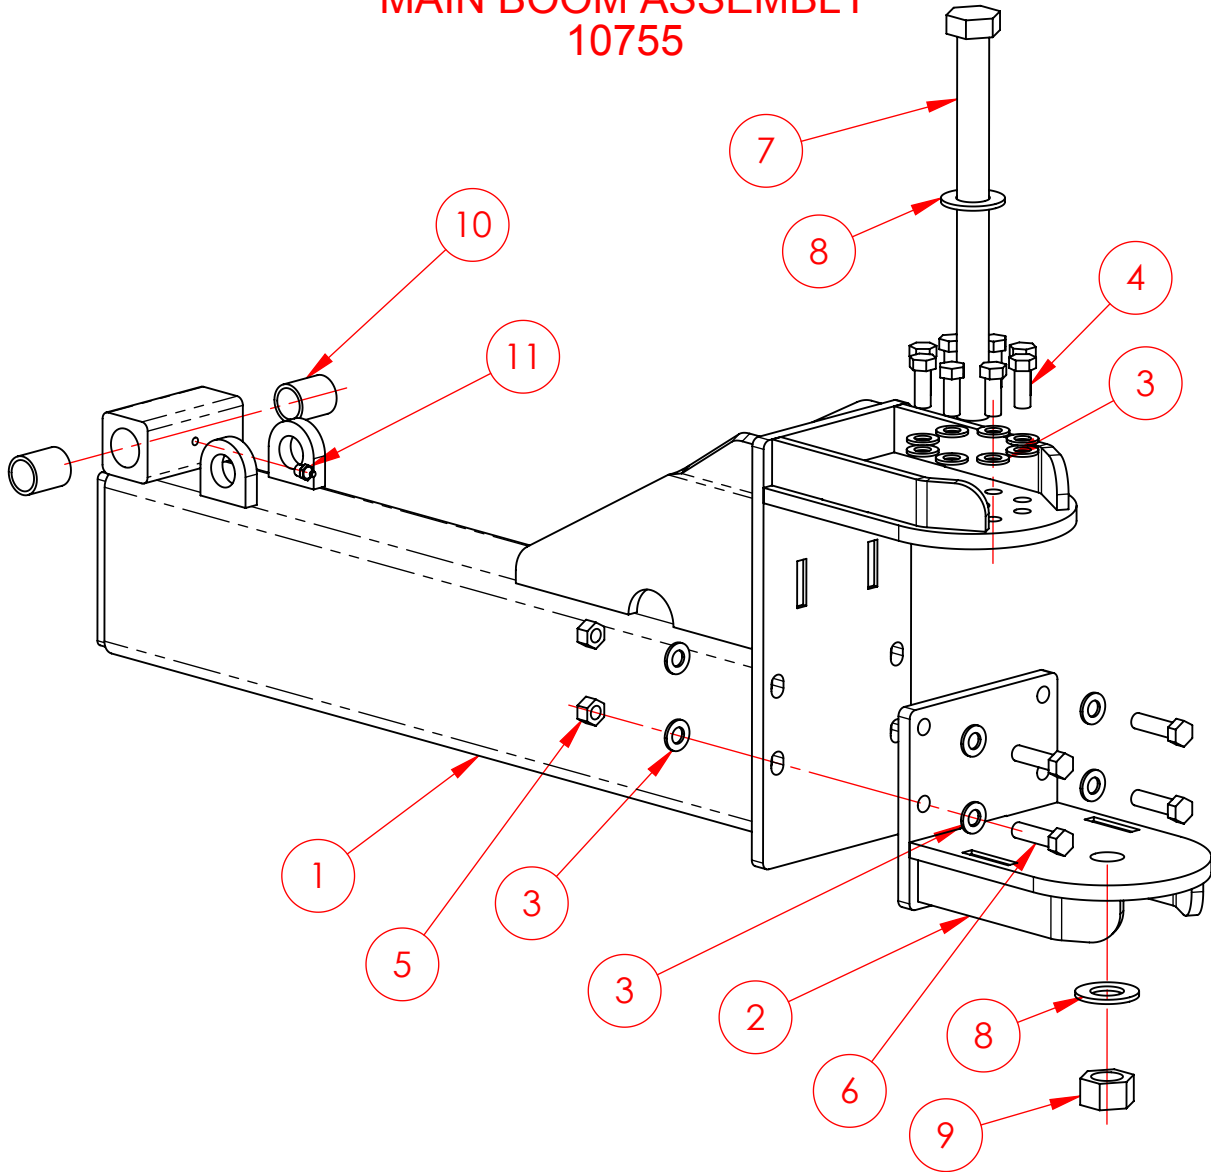

MAIN BOOM ASSEMBLY 10755

ITEM NO.	PART NUMBER	DESCRIPTION	QTY
1	10623	ROLLER BOOM WELDMENT	1
2	10644	BOOM MOUNT BRACKET	1
3	10062	WASHER- 1/2 SAE GR8 ZY	16
4	10433	BOLT - 1/2-13 X 1.25 GR8 ZY	8
5	10395	NUT - 1/2-13 GR8 ZY	4
6	10435	BOLT - 1/2-13 X 1.75 GR8 ZY	4
7	10681	BOLT, 1"-8 X 12.5 GR8 ZY	1
8	10679	WASHER, 1" SAE GR8 ZY	2
9	10678	NUT, 1-8 TL GR8 ZY	1
10	11087	BUSHING, 1.0ID X 1.25OD X 1.5	2
11	10434	GREASE ZERK, 1/8 NPT ST.	1