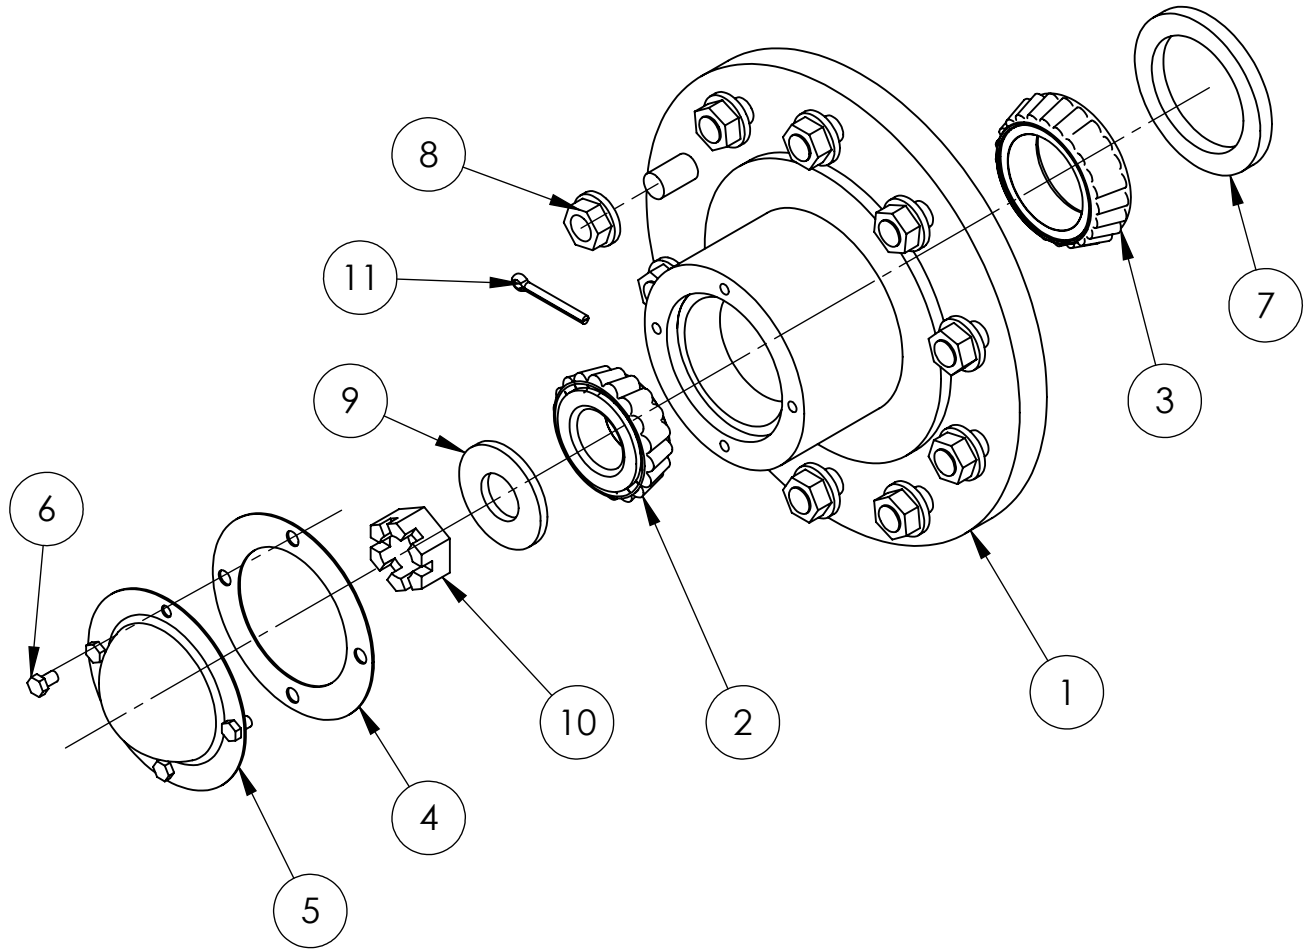

ROLLER QUICK ATTACH ASSEMBLY - 10753

ITEM NO.	PART NUMBER	DESCRIPTION	QTY
1	10611	ROLLER QUICK ATTACH	1
2	10660	GROMMET - 1.75 ID X .38 THICK	4
3	14702	PLATE, STOPPER SPACER .06	2
4	14699	PLATE, STOPPER SPACER .5	4
5	12975	BAR, WHEEL TUBE SHIM	2
6	14701	CAP SCREW, 3/8-16 X 2.50 CTRSK GR8 ZC	4
7	10110	WASHER, 3/8 SAE GR8 ZY	4
8	10109	NUT, 3/8-16 GR8 ZY	4

BOOM PIVOT ASSY, EZR
13691

BOOM PIVOT ASSY, EZR 13691

ITEM NO.	PART NUMBER	DESCRIPTION	QTY
1	13442	ROLLER HINGE, 3.38 SPINDLE	1
2	10665	PIN - BOOM PIVOT	1
3	10062	WASHER, 1/2 SAE GR8 ZY	2
4	10435	BOLT - 1/2-13 X 1.75 GR8 ZY	1
5	10670	LOCK PIN	1
6	10395	NUT, 1/2-13 GR8 HEX ZY	1
7	10123	LINCH PIN, 7/16	1
8	13441	HUB ASSY, 10 BOLT, 873	1

HUB ASSY, 10 BOLT, 873 13441

ITEM NO.	PART NUMBER	DESCRIPTION	QTY
1	13677	HUB, 10 BOLT, 873, HUB & CUPS ONLY	1
2	13684	TAPERED BEARING CONE, 460	1
3	13686	TAPERED BEARING CONE, 33275	1
4	13679	GASKET, 10 BOLT HUB	1
5	13678	HUB CAP, 10-BOLT	1
6	13680	BOLT, 5/16-18 X .5, GR5 CZ	4
7	13688	SHAFT SEAL, 3.375 ID X 4.625 OD X .43	1
8	13690	FLANGE NUT, 3/4-16, GR8 ZY	10
9	13682	WASHER, 1.38 ID X 3.0 OD X .25	1
10	13681	NUT, 1 1/4-12 SLOTTED HEX	1
11	13683	COTTER PIN, .20 X 2.25	1

STEM HUB ASSEMBLY 13692

ITEM NO.	PART NUMBER	DESCRIPTION	QTY
1	13445	ROLL HUB MOUNT,10 BOLT	1
2	11171	PIN - 1/2 X 4 1/4 HITCH	1
3	11170	PIN - 1/2 X 3 1/2 SWIVEL LOCK	1

AVAILABLE ROLL STEMS

11146 - 3.5" DIA. ROLL STEM FOR 4' WIDE ROLL