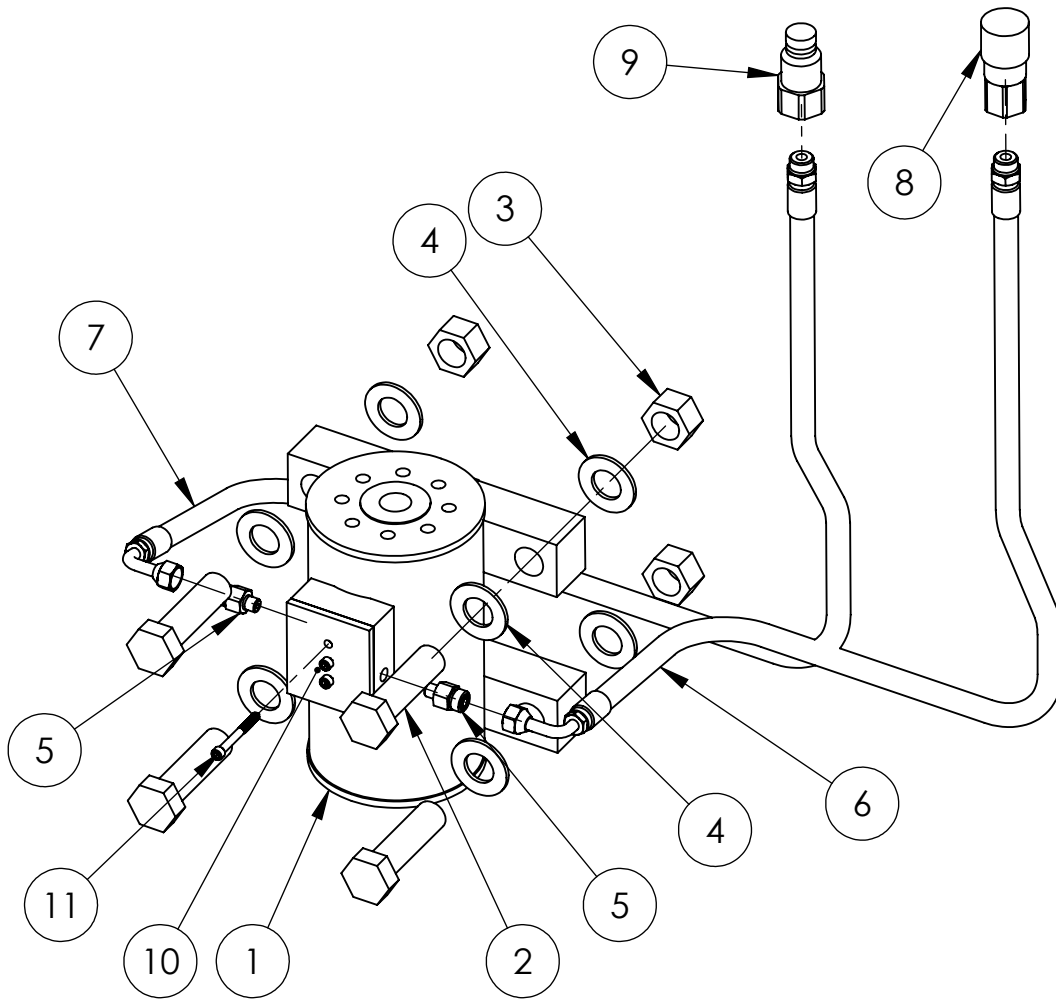

ROTARY ACTUATOR ASSEMBLY 10754

ITEM NO.	PART NUMBER	DESCRIPTION	QTY
1	10610	ROTARY ACTUATOR	1
2	10680	BOLT, 1"-8 X 3.50 GR8 ZY	4
3	10678	NUT, 1-8 TL GR8 ZY	4
4	10679	WASHER, 1" SAE GR8 ZY	8
5	11156	FITTING - 6FFOR X 4MORB RST.031	2
6	11033	HOSE, 3/8 X 94, 3000	1
7	11032	HOSE, 3/8 X 100, 3000	1
8	10691	COUPLER, FEMALE FLAT FACE	1
9	10692	COUPLER, MALE FLAT FACE	1
10	12591	VALVE, ROTARY ACTUATOR LOCK	1
11	13566	SHCS, 1/4 - 20 X 2.25 LONG	3