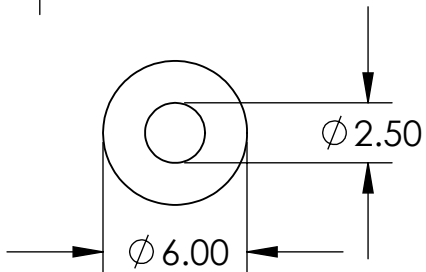

11155 - 2 3/8" ROLL HOLDER PLATE
(SUPPLIED WITH ALL 2 3/8" DIA. STEMS)