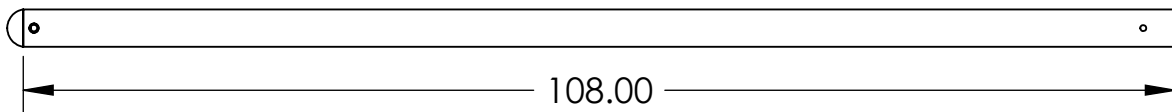

11666 - 3.5" DIA. ROLL STEM FOR 16' WIDE ROLL