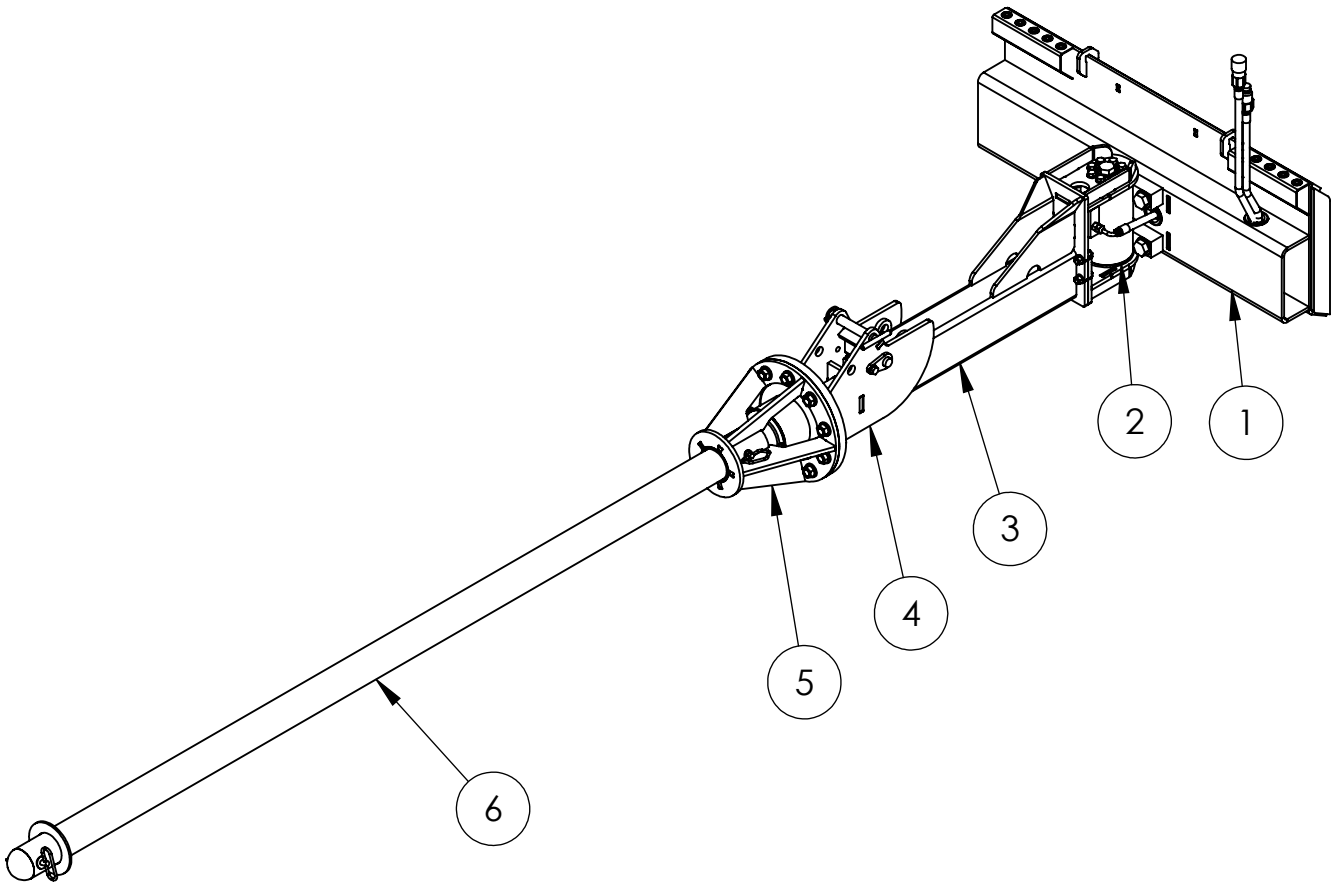

EZR MATERIAL ROLLER PARTS BOOK

ITEM NO.	PART NUMBER	DESCRIPTION	QTY
1	10753	QUICK ATTACH ASSEMBLY	1
2	10754	ROTARY ACTUATOR ASSEMBLY	1
3	10755	MAIN BOOM ASSEMBLY	1
4	13691	BOOM PIVOT ASSY, EZR	1
5	13692	STEM HUB ASSEMBLY	1
6	-	ROLL STEMS	1

ROLLER QUICK ATTACH ASSEMBLY - 10753

ITEM NO.	PART NUMBER	DESCRIPTION	QTY
1	10611	ROLLER QUICK ATTACH	1
2	10660	GROMMET - 1.75 ID X .38 THICK	4
3	14702	PLATE, STOPPER SPACER .06	2
4	14699	PLATE, STOPPER SPACER .5	4
5	12975	BAR, WHEEL TUBE SHIM	2
6	14701	CAP SCREW, 3/8-16 X 2.50 CTRSK GR8 ZC	4
7	10110	WASHER, 3/8 SAE GR8 ZY	4
8	10109	NUT, 3/8-16 GR8 ZY	4

ROTARY ACTUATOR ASSEMBLY 10754

ITEM NO.	PART NUMBER	DESCRIPTION	QTY
1	10610	ROTARY ACTUATOR	1
2	10680	BOLT, 1"-8 X 3.50 GR8 ZY	4
3	10678	NUT, 1-8 TL GR8 ZY	4
4	10679	WASHER, 1" SAE GR8 ZY	8
5	11156	FITTING - 6FFOR X 4MORB RST.031	2
6	11033	HOSE, 3/8 X 94, 3000	1
7	11032	HOSE, 3/8 X 100, 3000	1
8	10691	COUPLER, FEMALE FLAT FACE	1
9	10692	COUPLER, MALE FLAT FACE	1
10	12591	VALVE, ROTARY ACTUATOR LOCK	1
11	13566	SHCS, 1/4 - 20 X 2.25 LONG	3

STEM HUB ASSEMBLY 13692

ITEM NO.	PART NUMBER	DESCRIPTION	QTY
1	13445	ROLL HUB MOUNT,10 BOLT	1
2	11171	PIN - 1/2 X 4 1/4 HITCH	1
3	11170	PIN - 1/2 X 3 1/2 SWIVEL LOCK	1

AVAILABLE ROLL STEMS

11146 - 3.5" DIA. ROLL STEM FOR 4' WIDE ROLL