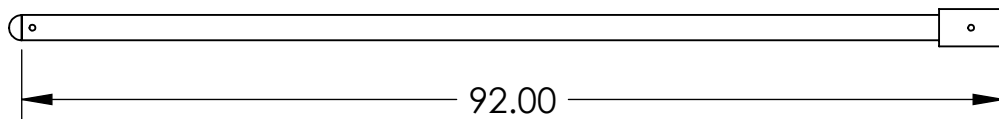

11152 - 2 3/8" DIA. ROLL STEM FOR 8' WIDE ROLL