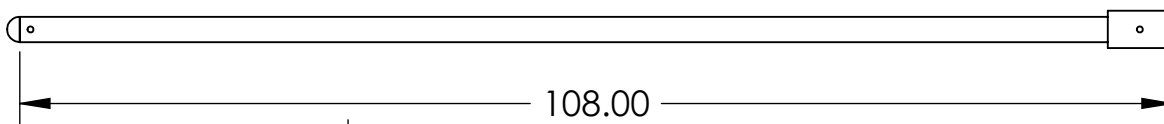

11155 - 2 3/8" ROLL HOLDER PLATE
(SUPPLIED WITH ALL 2 3/8" DIA. STEMS)