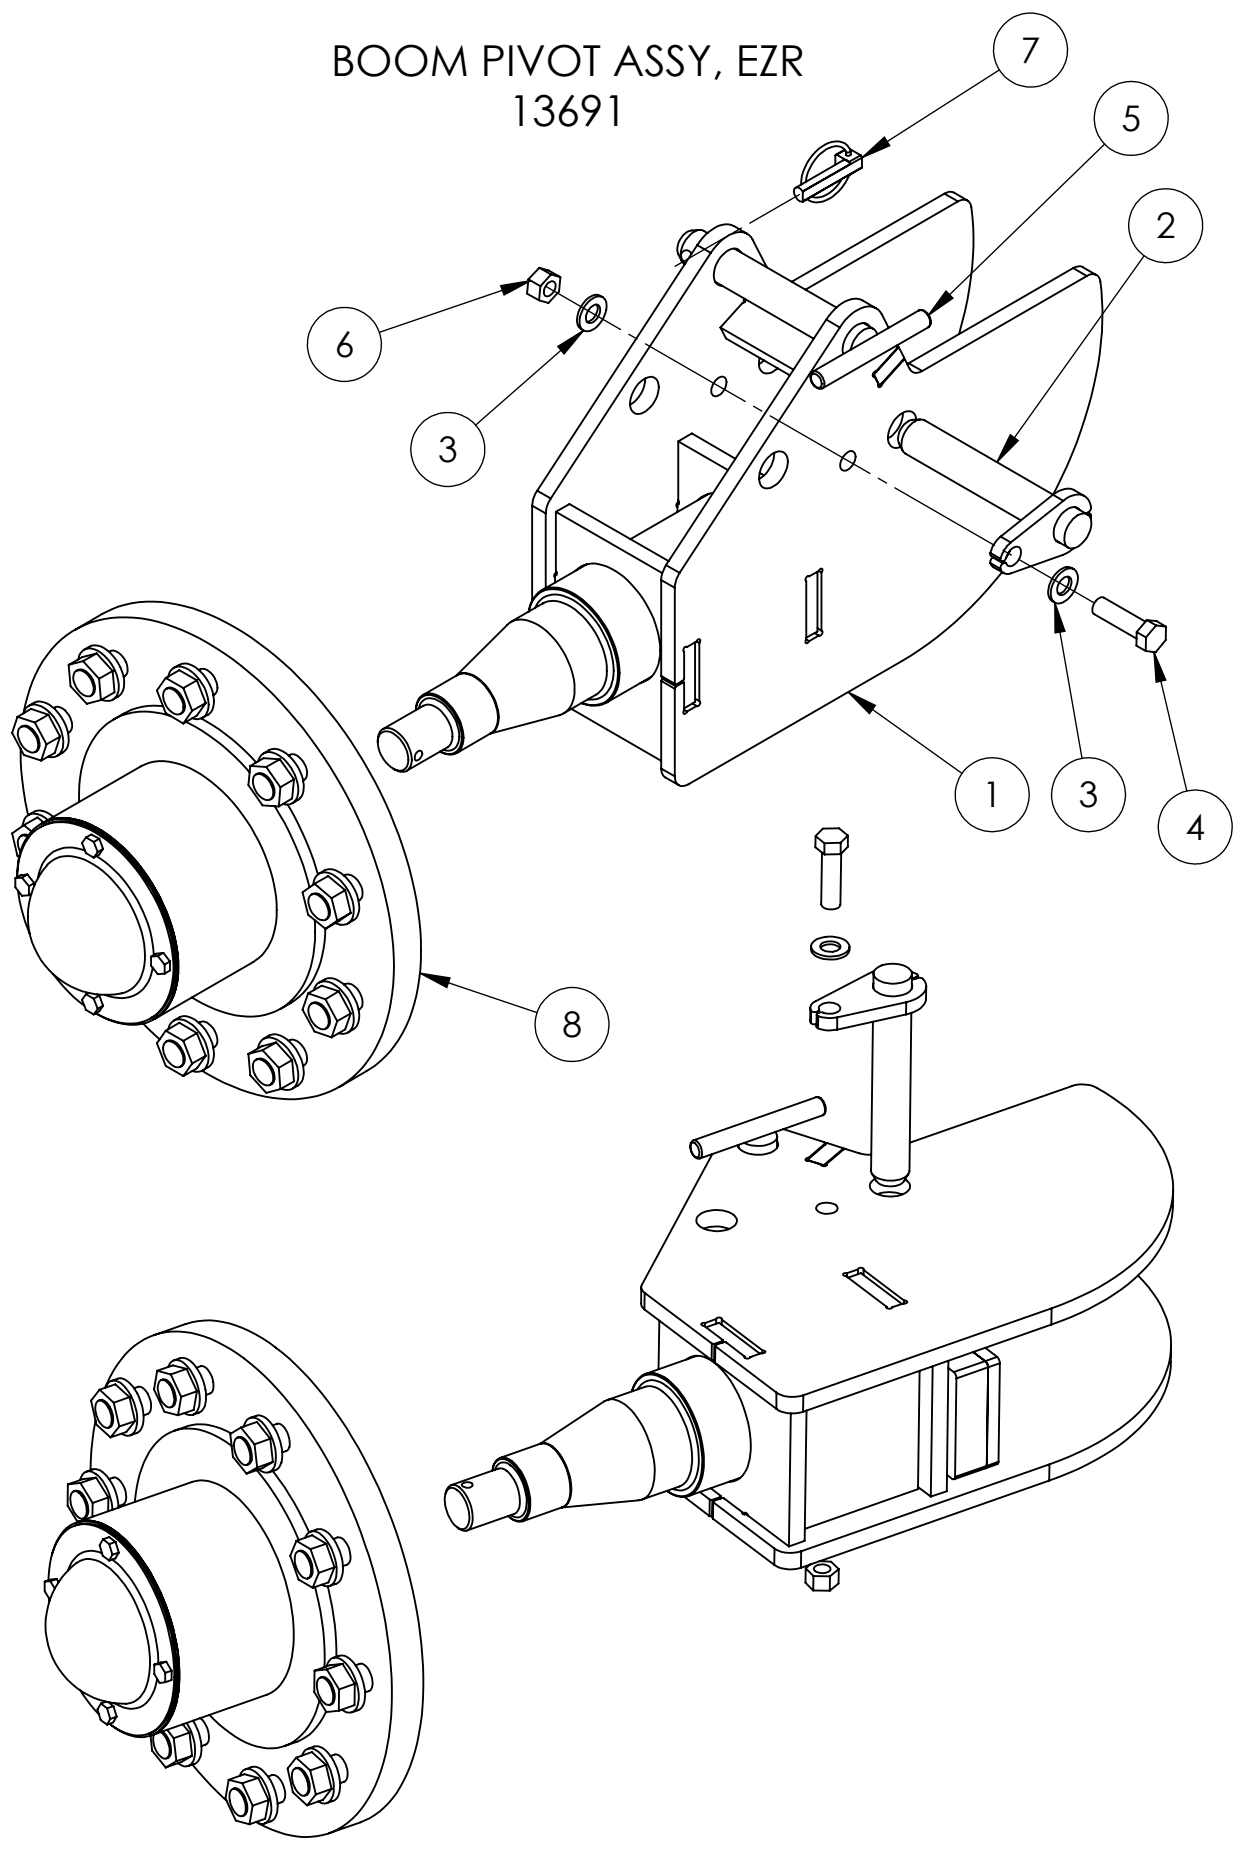

BOOM PIVOT ASSY, EZR
13691