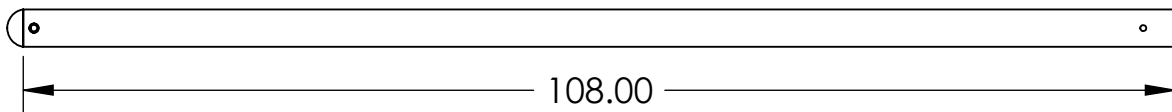

STEM HUB ASSEMBLY 13692

ITEM NO.	PART NUMBER	DESCRIPTION	QTY
1	13445	ROLL HUB MOUNT,10 BOLT	1
2	11171	PIN - 1/2 X 4 1/4 HITCH	1
3	11170	PIN - 1/2 X 3 1/2 SWIVEL LOCK	1

**FORK BRACKET, EZR
16732**

ITEM NO.	PART NUMBER	DESCRIPTION	QTY.
1	16660	FORK BRACKET, EZR	1
2	10396	NUT, 1/2-13, SLTL GR8 ZY	2
3	10062	WASHER, 1/2 SAE GR8 ZY	4
4	10435	BOLT - 1/2-13 X 1.75 GR8 ZY	2

AVAILABLE ROLL STEMS

11146 - 3.5" DIA. ROLL STEM FOR 4' WIDE ROLL

10998 - 3.5" DIA. ROLL STEM FOR 6.67' WIDE ROLL

10759 - 3.5" DIA ROLL STEM FOR 8' WIDE ROLL

11666 - 3.5" DIA. ROLL STEM FOR 16' WIDE ROLL

10667 - 3.5" ROLL HOLDER PLATE
(SUPPLIED WITH ALL 3.5" DIA. STEMS)