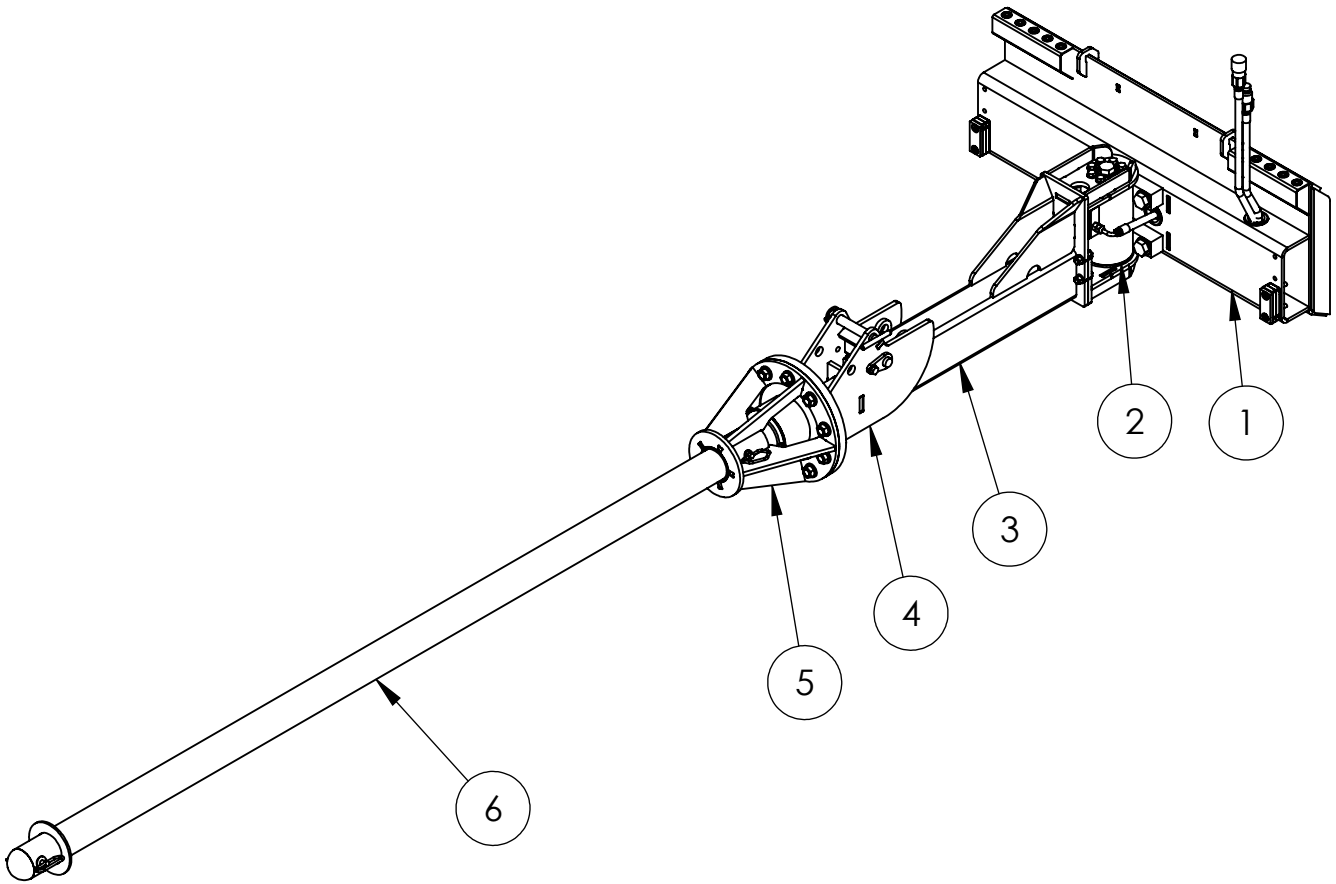

BURCHLAND

EZR

MATERIAL ROLLER

PARTS BOOK

EZR MATERIAL ROLLER 10614

ITEM NO.	PART NUMBER	DESCRIPTION	QTY
1	10753	QUICK ATTACH ASSEMBLY	1
2	10754	ROTARY ACTUATOR ASSEMBLY	1
3	10755	MAIN BOOM ASSEMBLY	1
4	13691	BOOM PIVOT ASSY, EZR	1
5	13692	STEM HUB ASSEMBLY	1
6	-	ROLL STEMS	1

ROLLER QUICK ATTACH ASSEMBLY - 10753

ITEM NO.	PART NUMBER	DESCRIPTION	QTY
1	10611	ROLLER QUICK ATTACH	1
2	10660	GROMMET - 1.75 ID X .38 THICK	4
3	14702	PLATE, STOPPER SPACER .06	2
4	14699	PLATE, STOPPER SPACER .5	4
5	12975	BAR, WHEEL TUBE SHIM	2
6	10110	WASHER, 3/8 SAE GR8 ZY	8
7	10109	NUT, 3/8-16 GR8 ZY	6
8	15114	CAP SCREW, 3/8-16 X 3.0 CTRSK GR8 ZC	4
9	16675	HOSE RING WMENT, EZR	1
10	12257	BOLT, 3/8-16 X 1.5 GR8 ZY	2

ROTARY ACTUATOR ASSEMBLY 10754

ITEM NO.	PART NUMBER	DESCRIPTION	QTY
1	10610	ROTARY ACTUATOR	1
2	10680	BOLT, 1"-8 X 3.50 GR8 ZY	4
3	10678	NUT, 1-8 TL GR8 ZY	4
4	10679	WASHER, 1" SAE GR8 ZY	8
5	11156	FITTING - 6FFOR X 4MORB RST.031	2
6	11033	HOSE, 3/8 X 94, 3000	1
7	11032	HOSE, 3/8 X 100, 3000	1
8	10691	COUPLER, FEMALE FLAT FACE	1
9	10692	COUPLER, MALE FLAT FACE	1
10	12591	VALVE, ROTARY ACTUATOR LOCK	1
11	13566	SHCS, 1/4 - 20 X 2.25 LONG	3

HUB ASSY, 10 BOLT, 873 13441

ITEM NO.	PART NUMBER	DESCRIPTION	QTY
1	13677	HUB, 10 BOLT, 873, HUB & CUPS ONLY	1
2	13684	TAPERED BEARING CONE, 460	1
3	13686	TAPERED BEARING CONE, 33275	1
4	13679	GASKET, 10 BOLT HUB	1
5	13678	HUB CAP, 10-BOLT	1
6	13680	BOLT, 5/16-18 X .5, GR5 CZ	4
7	13688	SHAFT SEAL, 3.375 ID X 4.625 OD X .43	1
8	13690	FLANGE NUT, 3/4-16, GR8 ZY	10
9	13682	WASHER, 1.38 ID X 3.0 OD X .25	1
10	13681	NUT, 1 1/4-12 SLOTTED HEX	1
11	13683	COTTER PIN, .20 X 2.25	1