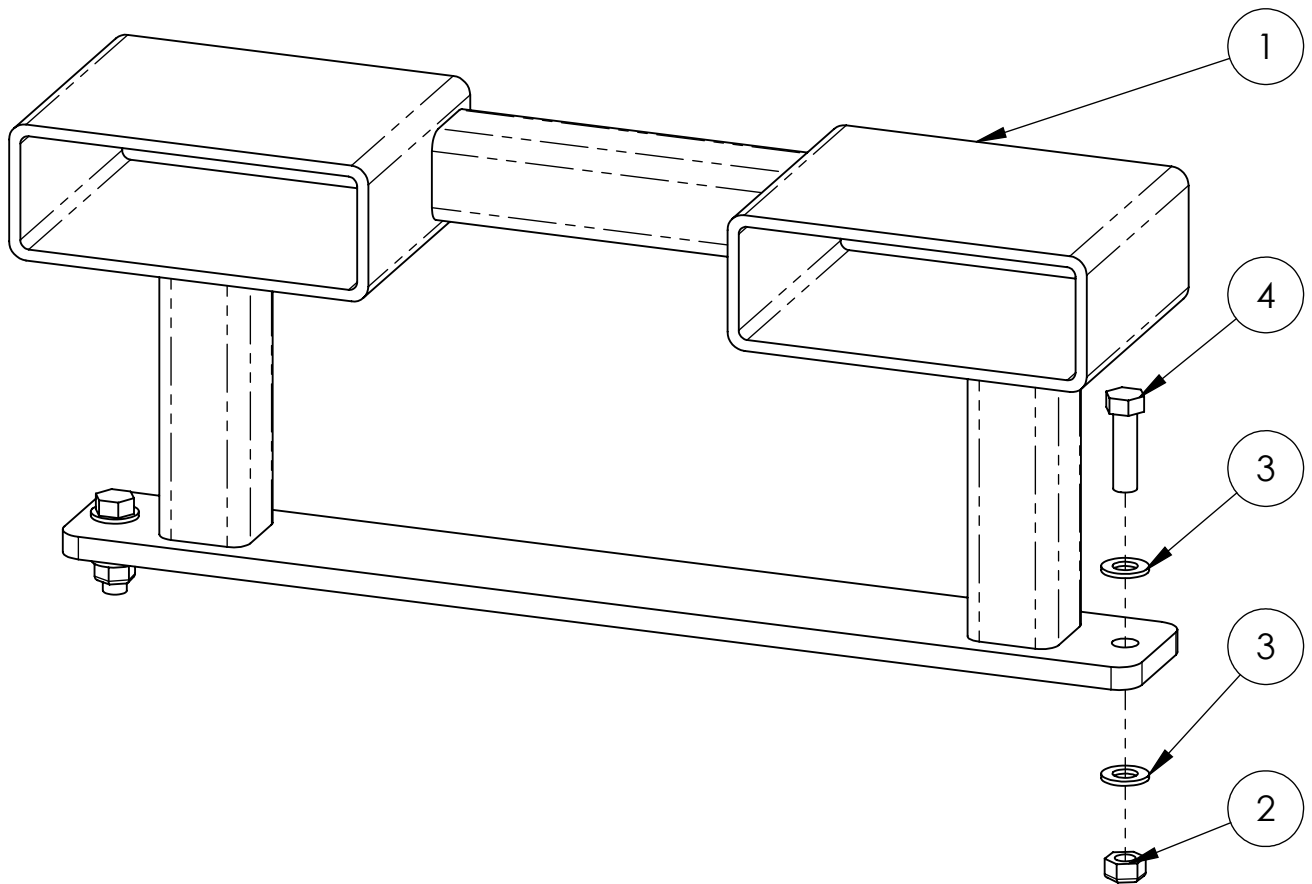

ROLLER QUICK ATTACH ASSEMBLY - 10753

ITEM NO.	PART NUMBER	DESCRIPTION	QTY
1	10611	ROLLER QUICK ATTACH	1
2	10660	GROMMET - 1.75 ID X .38 THICK	4
3	14702	PLATE, STOPPER SPACER .06	2
4	14699	PLATE, STOPPER SPACER .5	4
5	12975	BAR, WHEEL TUBE SHIM	2
6	10110	WASHER, 3/8 SAE GR8 ZY	8
7	10109	NUT, 3/8-16 GR8 ZY	6
8	15114	CAP SCREW, 3/8-16 X 3.0 CTRSK GR8 ZC	4
9	16675	HOSE RING WMENT, EZR	1
10	12257	BOLT, 3/8-16 X 1.5 GR8 ZY	2

BOOM PIVOT ASSY, EZR
13691

BOOM PIVOT ASSY, EZR 13691

ITEM NO.	PART NUMBER	DESCRIPTION	QTY
1	13442	ROLLER HINGE, 3.38 SPINDLE	1
2	10665	PIN - BOOM PIVOT	1
3	10062	WASHER, 1/2 SAE GR8 ZY	2
4	10435	BOLT - 1/2-13 X 1.75 GR8 ZY	1
5	10670	LOCK PIN	1
6	10395	NUT, 1/2-13 GR8 HEX ZY	1
7	10123	LINCH PIN, 7/16	1
8	13441	HUB ASSY, 10 BOLT, 873	1

HUB ASSY, 10 BOLT, 873 13441

ITEM NO.	PART NUMBER	DESCRIPTION	QTY
1	13677	HUB, 10 BOLT, 873, HUB & CUPS ONLY	1
2	13684	TAPERED BEARING CONE, 460	1
3	13686	TAPERED BEARING CONE, 33275	1
4	13679	GASKET, 10 BOLT HUB	1
5	13678	HUB CAP, 10-BOLT	1
6	13680	BOLT, 5/16-18 X .5, GR5 CZ	4
7	13688	SHAFT SEAL, 3.375 ID X 4.625 OD X .43	1
8	13690	FLANGE NUT, 3/4-16, GR8 ZY	10
9	13682	WASHER, 1.38 ID X 3.0 OD X .25	1
10	13681	NUT, 1 1/4-12 SLOTTED HEX	1
11	13683	COTTER PIN, .20 X 2.25	1

STEM HUB ASSEMBLY 13692

ITEM NO.	PART NUMBER	DESCRIPTION	QTY
1	13445	ROLL HUB MOUNT,10 BOLT	1
2	11171	PIN - 1/2 X 4 1/4 HITCH	1
3	11170	PIN - 1/2 X 3 1/2 SWIVEL LOCK	1

**FORK BRACKET, EZR
16732**

ITEM NO.	PART NUMBER	DESCRIPTION	QTY.
1	16660	FORK BRACKET, EZR	1
2	10396	NUT, 1/2-13, SLTL GR8 ZY	2
3	10062	WASHER, 1/2 SAE GR8 ZY	4
4	10435	BOLT - 1/2-13 X 1.75 GR8 ZY	2