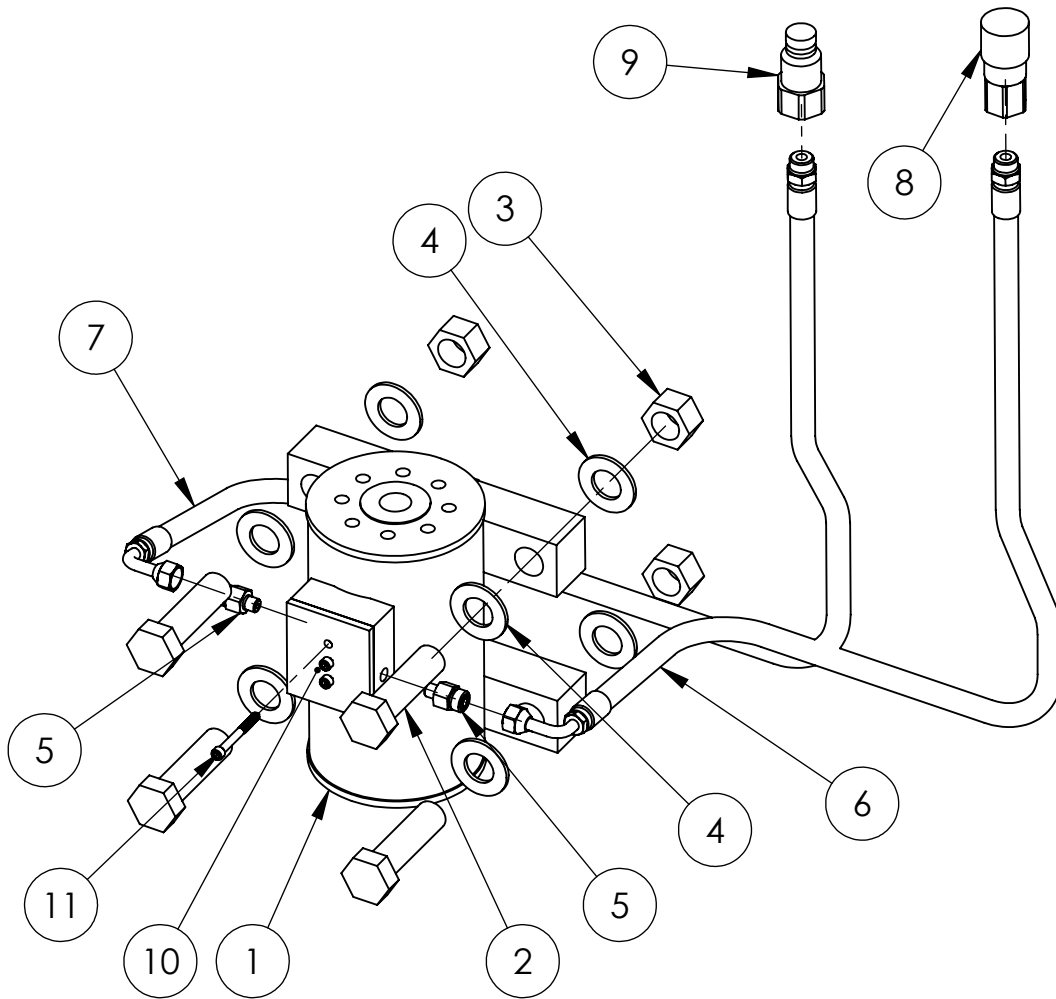

BURCHLAND

EZR

MATERIAL ROLLER

PARTS BOOK

EZR MATERIAL ROLLER 10614

ITEM NO.	PART NUMBER	DESCRIPTION	QTY
1	10753	QUICK ATTACH ASSEMBLY	1
2	10754	ROTARY ACTUATOR ASSEMBLY	1
3	10755	MAIN BOOM ASSEMBLY	1
4	13691	BOOM PIVOT ASSY, EZR	1
5	13692	STEM HUB ASSEMBLY	1
6	-	ROLL STEMS	1

ROLLER QUICK ATTACH ASSEMBLY - 10753

ITEM NO.	PART NUMBER	DESCRIPTION	QTY
1	10611	ROLLER QUICK ATTACH	1
2	10660	GROMMET - 1.75 ID X .38 THICK	4
3	14702	PLATE, STOPPER SPACER .06	2
4	14699	PLATE, STOPPER SPACER .5	4
5	12975	BAR, WHEEL TUBE SHIM	2
6	10110	WASHER, 3/8 SAE GR8 ZY	8
7	10109	NUT, 3/8-16 GR8 ZY	6
8	15114	CAP SCREW, 3/8-16 X 3.0 CTRSK GR8 ZC	4
9	16675	HOSE RING WMENT, EZR	1
10	12257	BOLT, 3/8-16 X 1.5 GR8 ZY	2

ROTARY ACTUATOR ASSEMBLY 10754

ITEM NO.	PART NUMBER	DESCRIPTION	QTY
1	10610	ROTARY ACTUATOR	1
2	10680	BOLT, 1"-8 X 3.50 GR8 ZY	4
3	10678	NUT, 1-8 TL GR8 ZY	4
4	10679	WASHER, 1" SAE GR8 ZY	8
5	11156	FITTING - 6FFOR X 4MORB RST.031	2
6	11033	HOSE, 3/8 X 94, 3000	1
7	11032	HOSE, 3/8 X 100, 3000	1
8	10691	COUPLER, FEMALE FLAT FACE	1
9	10692	COUPLER, MALE FLAT FACE	1
10	12591	VALVE, ROTARY ACTUATOR LOCK	1
11	13566	SHCS, 1/4 - 20 X 2.25 LONG	3

HUB ASSY, 10 BOLT, 873 13441

ITEM NO.	PART NUMBER	DESCRIPTION	QTY
1	13677	HUB, 10 BOLT, 873, HUB & CUPS ONLY	1
2	13684	TAPERED BEARING CONE, 460	1
3	13686	TAPERED BEARING CONE, 33275	1
4	13679	GASKET, 10 BOLT HUB	1
5	13678	HUB CAP, 10-BOLT	1
6	13680	BOLT, 5/16-18 X .5, GR5 CZ	4
7	13688	SHAFT SEAL, 3.375 ID X 4.625 OD X .43	1
8	13690	FLANGE NUT, 3/4-16, GR8 ZY	10
9	13682	WASHER, 1.38 ID X 3.0 OD X .25	1
10	13681	NUT, 1 1/4-12 SLOTTED HEX	1
11	13683	COTTER PIN, .20 X 2.25	1