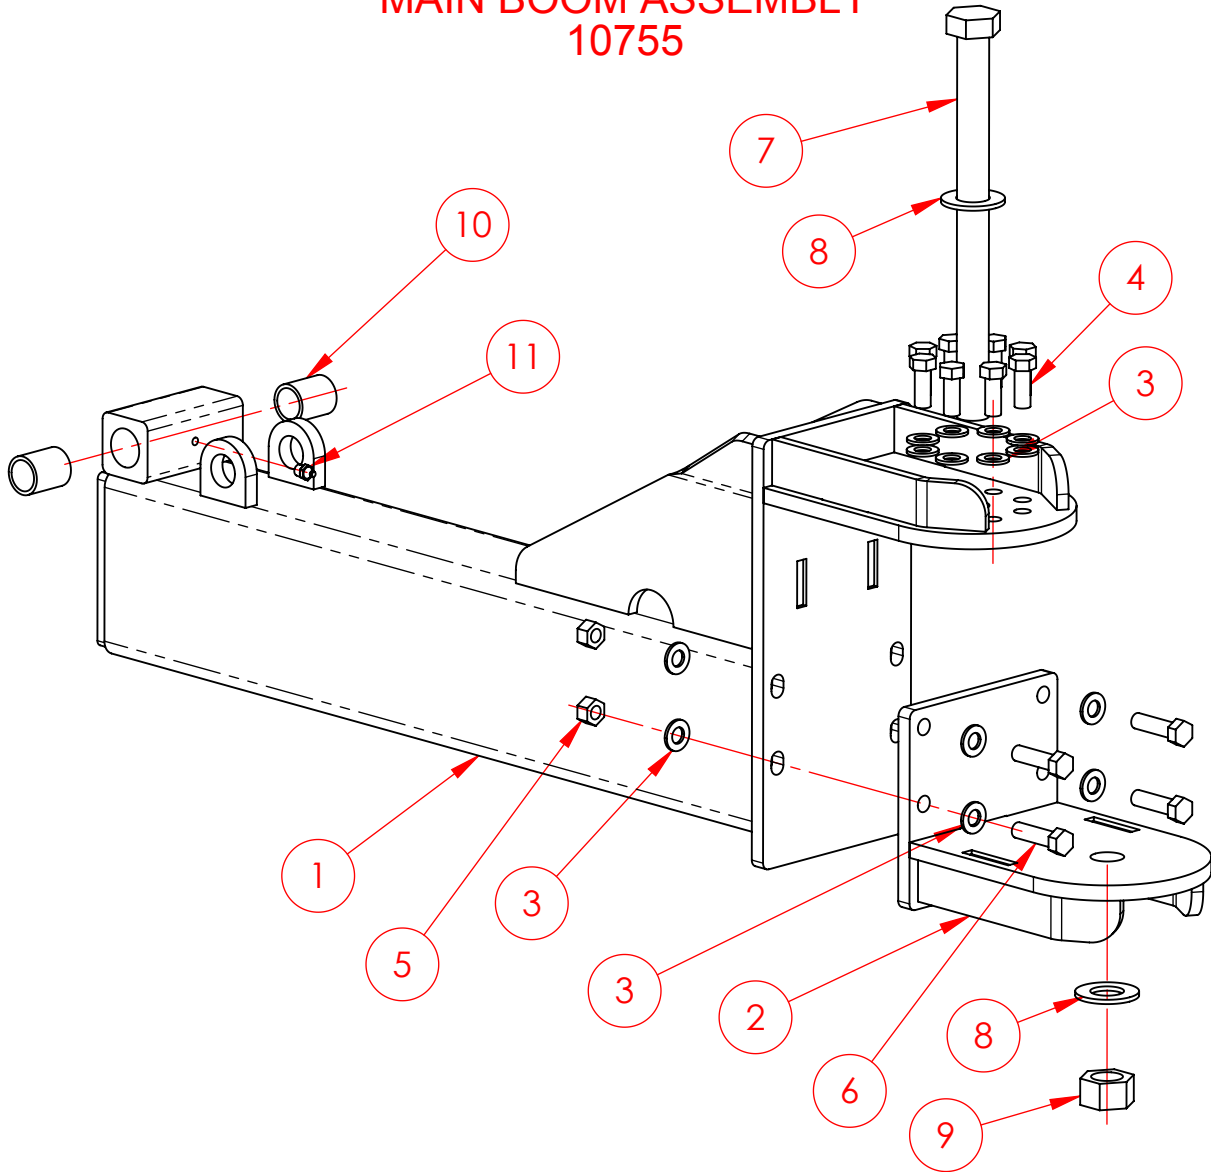

MAIN BOOM ASSEMBLY 10755

ITEM NO.	PART NUMBER	DESCRIPTION	QTY
1	10623	ROLLER BOOM WELDMENT	1
2	10644	BOOM MOUNT BRACKET	1
3	10062	WASHER- 1/2 SAE GR8 ZY	16
4	10433	BOLT - 1/2-13 X 1.25 GR8 ZY	8
5	10395	NUT - 1/2-13 GR8 ZY	4
6	10435	BOLT - 1/2-13 X 1.75 GR8 ZY	4
7	10681	BOLT, 1"-8 X 12.5 GR8 ZY	1
8	10679	WASHER, 1" SAE GR8 ZY	2
9	10678	NUT, 1-8 TL GR8 ZY	1
10	11087	BUSHING, 1.0ID X1.25OD X 1.5	2
11	10434	GREASE ZERK, 1/8 NPT ST.	1