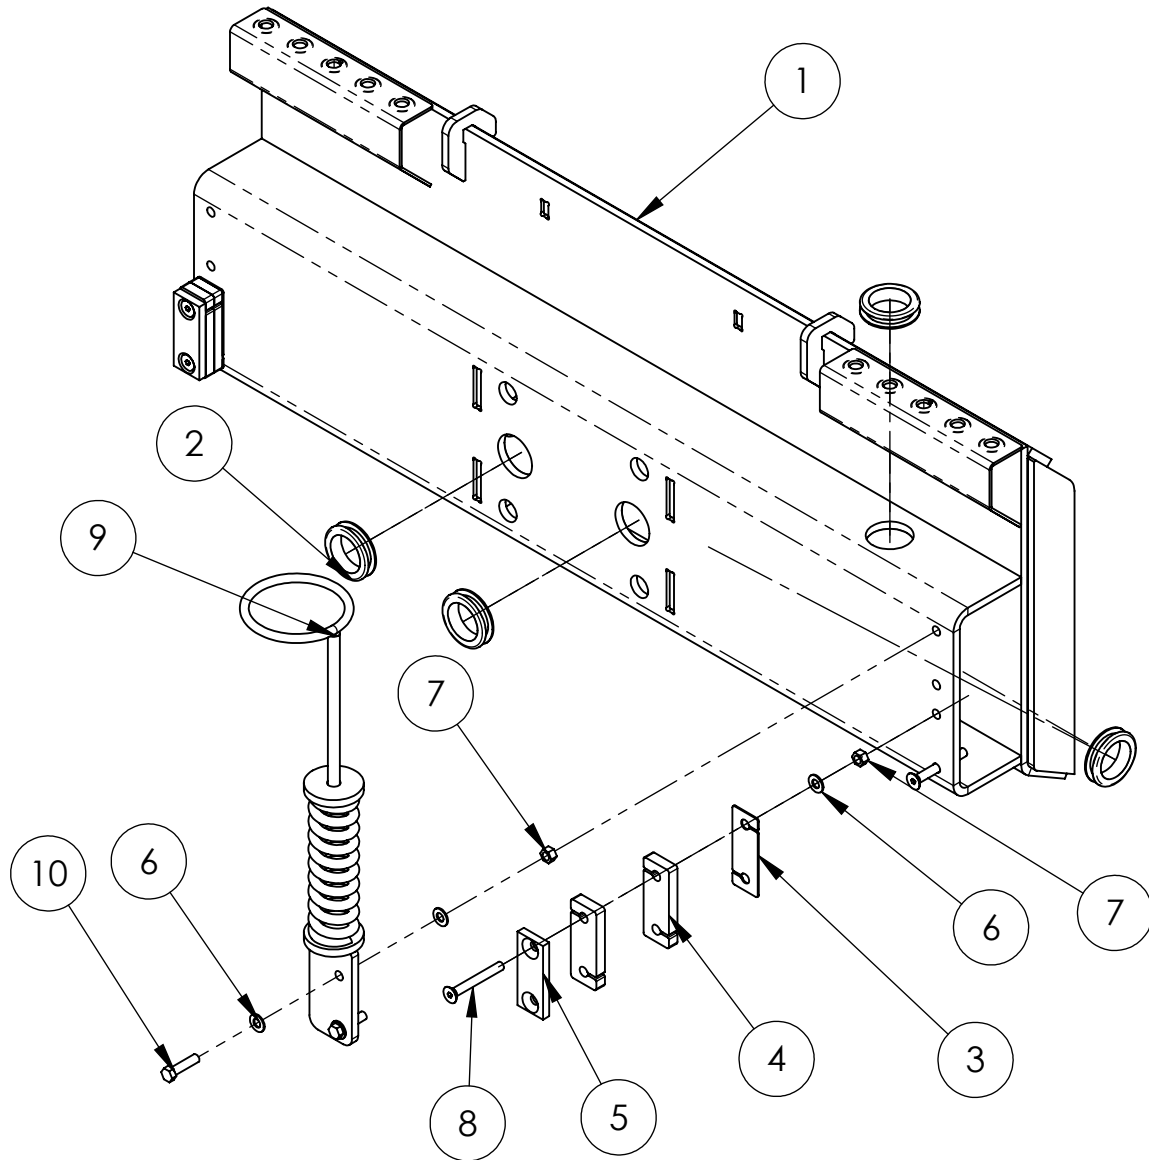

BURCHLAND

EZR

MATERIAL ROLLER

PARTS BOOK

EZR MATERIAL ROLLER 10614

ITEM NO.	PART NUMBER	DESCRIPTION	QTY
1	10753	QUICK ATTACH ASSEMBLY	1
2	10754	ROTARY ACTUATOR ASSEMBLY	1
3	10755	MAIN BOOM ASSEMBLY	1
4	13691	BOOM PIVOT ASSY, EZR	1
5	13692	STEM HUB ASSEMBLY	1
6	-	ROLL STEMS	1

ROLLER QUICK ATTACH ASSEMBLY - 10753

ITEM NO.	PART NUMBER	DESCRIPTION	QTY
1	10611	ROLLER QUICK ATTACH	1
2	10660	GROMMET - 1.75 ID X .38 THICK	4
3	14702	PLATE, STOPPER SPACER .06	2
4	14699	PLATE, STOPPER SPACER .5	4
5	12975	BAR, WHEEL TUBE SHIM	2
6	10110	WASHER, 3/8 SAE GR8 ZY	8
7	10109	NUT, 3/8-16 GR8 ZY	6
8	15114	CAP SCREW, 3/8-16 X 3.0 CTRSK GR8 ZC	4
9	16675	HOSE RING WMENT, EZR	1
10	12257	BOLT, 3/8-16 X 1.5 GR8 ZY	2

ROTARY ACTUATOR ASSEMBLY 10754

ITEM NO.	PART NUMBER	DESCRIPTION	QTY
1	10610	ROTARY ACTUATOR	1
2	10680	BOLT, 1"-8 X 3.50 GR8 ZY	4
3	10678	NUT, 1-8 TL GR8 ZY	4
4	10679	WASHER, 1" SAE GR8 ZY	8
5	11156	FITTING - 6FFOR X 4MORB RST.031	2
6	11033	HOSE, 3/8 X 94, 3000	1
7	11032	HOSE, 3/8 X 100, 3000	1
8	10691	COUPLER, FEMALE FLAT FACE	1
9	10692	COUPLER, MALE FLAT FACE	1
10	12591	VALVE, ROTARY ACTUATOR LOCK	1
11	13566	SHCS, 1/4 - 20 X 2.25 LONG	3

HUB ASSY, 10 BOLT, 873 13441

ITEM NO.	PART NUMBER	DESCRIPTION	QTY
1	13677	HUB, 10 BOLT, 873, HUB & CUPS ONLY	1
2	13684	TAPERED BEARING CONE, 460	1
3	13686	TAPERED BEARING CONE, 33275	1
4	13679	GASKET, 10 BOLT HUB	1
5	13678	HUB CAP, 10-BOLT	1
6	13680	BOLT, 5/16-18 X .5, GR5 CZ	4
7	13688	SHAFT SEAL, 3.375 ID X 4.625 OD X .43	1
8	13690	FLANGE NUT, 3/4-16, GR8 ZY	10
9	13682	WASHER, 1.38 ID X 3.0 OD X .25	1
10	13681	NUT, 1 1/4-12 SLOTTED HEX	1
11	13683	COTTER PIN, .20 X 2.25	1