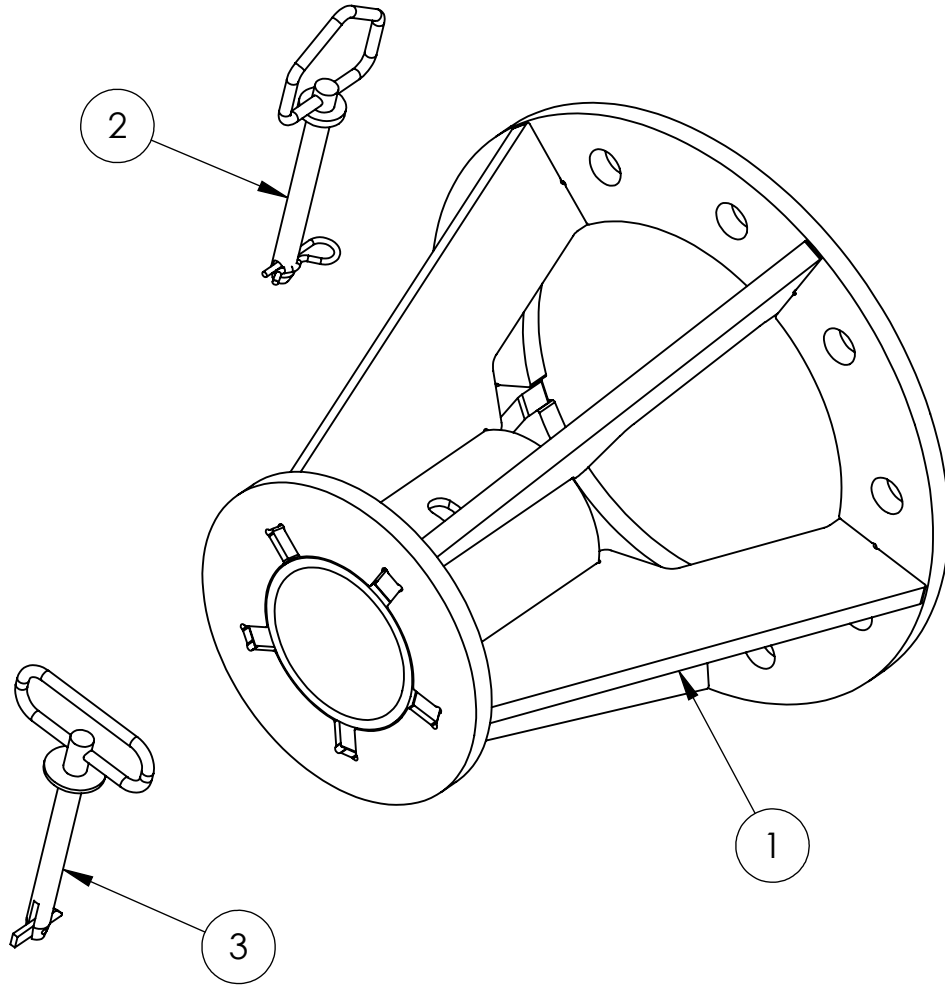

ROLLER QUICK ATTACH ASSEMBLY - 10753

ITEM NO.	PART NUMBER	DESCRIPTION	QTY
1	10611	ROLLER QUICK ATTACH	1
2	10660	GROMMET - 1.75 ID X .38 THICK	4
3	14702	PLATE, STOPPER SPACER .06	2
4	14699	PLATE, STOPPER SPACER .5	4
5	12975	BAR, WHEEL TUBE SHIM	2
6	10110	WASHER, 3/8 SAE GR8 ZY	8
7	10109	NUT, 3/8-16 GR8 ZY	6
8	15114	CAP SCREW, 3/8-16 X 3.0 CTRSK GR8 ZC	4
9	16675	HOSE RING WMENT, EZR	1
10	12257	BOLT, 3/8-16 X 1.5 GR8 ZY	2

BOOM PIVOT ASSY, EZR
13691

BOOM PIVOT ASSY, EZR 13691

ITEM NO.	PART NUMBER	DESCRIPTION	QTY
1	13442	ROLLER HINGE, 3.38 SPINDLE	1
2	10665	PIN - BOOM PIVOT	1
3	10062	WASHER, 1/2 SAE GR8 ZY	2
4	10435	BOLT - 1/2-13 X 1.75 GR8 ZY	1
5	10670	LOCK PIN	1
6	10395	NUT, 1/2-13 GR8 HEX ZY	1
7	10123	LINCH PIN, 7/16	1
8	13441	HUB ASSY, 10 BOLT, 873	1

HUB ASSY, 10 BOLT, 873 13441

ITEM NO.	PART NUMBER	DESCRIPTION	QTY
1	13677	HUB, 10 BOLT, 873, HUB & CUPS ONLY	1
2	13684	TAPERED BEARING CONE, 460	1
3	13686	TAPERED BEARING CONE, 33275	1
4	13679	GASKET, 10 BOLT HUB	1
5	13678	HUB CAP, 10-BOLT	1
6	13680	BOLT, 5/16-18 X .5, GR5 CZ	4
7	13688	SHAFT SEAL, 3.375 ID X 4.625 OD X .43	1
8	13690	FLANGE NUT, 3/4-16, GR8 ZY	10
9	13682	WASHER, 1.38 ID X 3.0 OD X .25	1
10	13681	NUT, 1 1/4-12 SLOTTED HEX	1
11	13683	COTTER PIN, .20 X 2.25	1

STEM HUB ASSEMBLY 13692

ITEM NO.	PART NUMBER	DESCRIPTION	QTY
1	13445	ROLL HUB MOUNT,10 BOLT	1
2	11171	PIN - 1/2 X 4 1/4 HITCH	1
3	11170	PIN - 1/2 X 3 1/2 SWIVEL LOCK	1

**FORK BRACKET, EZR
16732**

ITEM NO.	PART NUMBER	DESCRIPTION	QTY.
1	16660	FORK BRACKET, EZR	1
2	10396	NUT, 1/2-13, SLTL GR8 ZY	2
3	10062	WASHER, 1/2 SAE GR8 ZY	4
4	10435	BOLT - 1/2-13 X 1.75 GR8 ZY	2