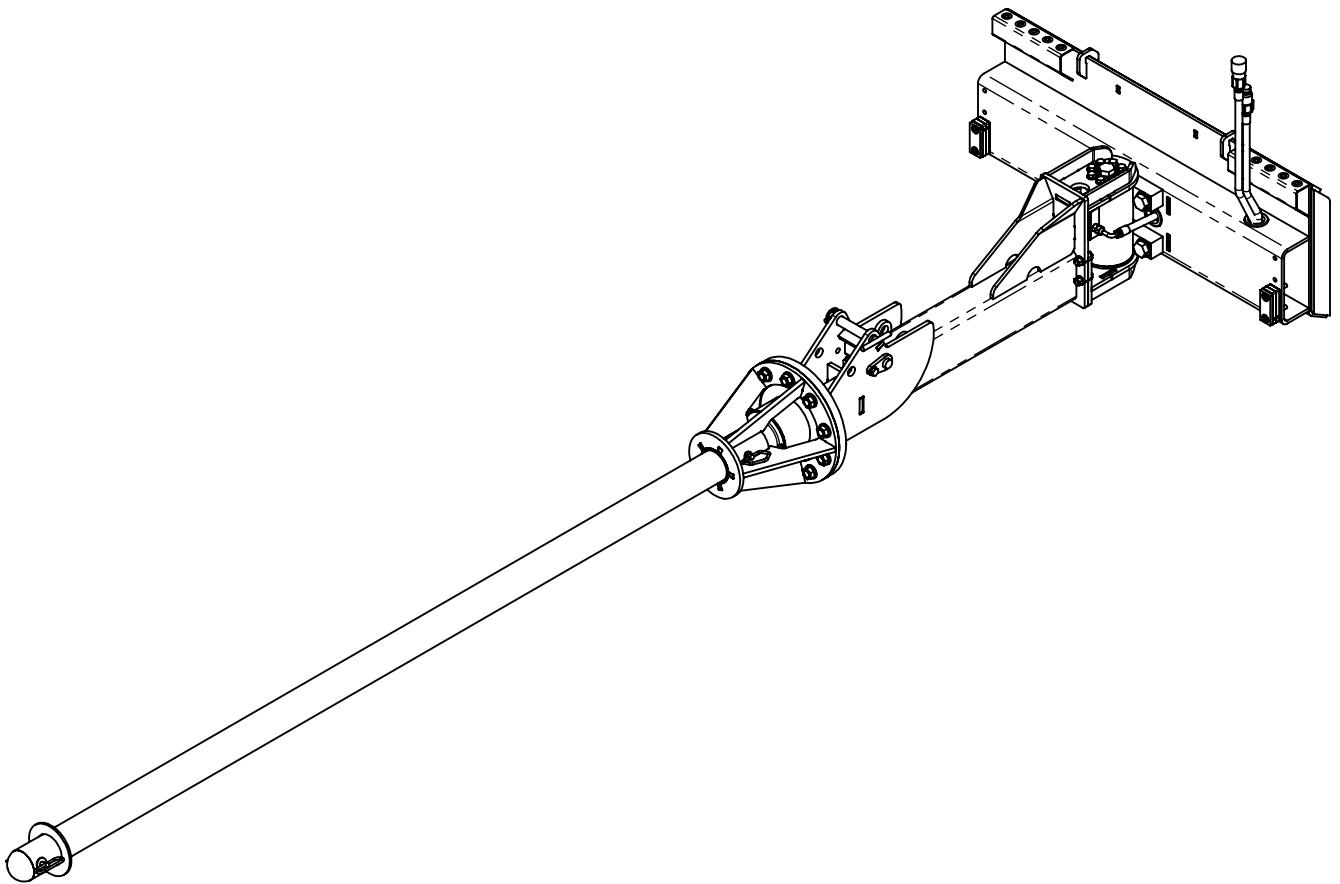

BURCHLAND

EZR

MATERIAL ROLLER

PARTS BOOK

EZR MATERIAL ROLLER 10614

ITEM NO.	PART NUMBER	DESCRIPTION	QTY
1	10753	QUICK ATTACH ASSEMBLY	1
2	10754	ROTARY ACTUATOR ASSEMBLY	1
3	10755	MAIN BOOM ASSEMBLY	1
4	13691	BOOM PIVOT ASSY, EZR	1
5	13692	STEM HUB ASSEMBLY	1
6	-	ROLL STEMS	1

ROLLER QUICK ATTACH ASSEMBLY - 10753

ITEM NO.	PART NUMBER	DESCRIPTION	QTY
1	10611	ROLLER QUICK ATTACH	1
2	10660	GROMMET - 1.75 ID X .38 THICK	4
3	14702	PLATE, STOPPER SPACER .06	2
4	14699	PLATE, STOPPER SPACER .5	4
5	12975	BAR, WHEEL TUBE SHIM	2
6	10110	WASHER, 3/8 SAE GR8 ZY	8
7	10109	NUT, 3/8-16 GR8 ZY	6
8	15114	CAP SCREW, 3/8-16 X 3.0 CTRSK GR8 ZC	4
9	16675	HOSE RING WMENT, EZR	1
10	12257	BOLT, 3/8-16 X 1.5 GR8 ZY	2

ROTARY ACTUATOR ASSEMBLY 10754

ITEM NO.	PART NUMBER	DESCRIPTION	QTY
1	10610	ROTARY ACTUATOR	1
2	10680	BOLT, 1"-8 X 3.50 GR8 ZY	4
3	10678	NUT, 1-8 TL GR8 ZY	4
4	10679	WASHER, 1" SAE GR8 ZY	8
5	11156	FITTING - 6FFOR X 4MORB RST.031	2
6	11033	HOSE, 3/8 X 94, 3000	1
7	11032	HOSE, 3/8 X 100, 3000	1
8	10691	COUPLER, FEMALE FLAT FACE	1
9	10692	COUPLER, MALE FLAT FACE	1
10	12591	VALVE, ROTARY ACTUATOR LOCK	1
11	13566	SHCS, 1/4 - 20 X 2.25 LONG	3

HUB ASSY, 10 BOLT, 873 13441

ITEM NO.	PART NUMBER	DESCRIPTION	QTY
1	13677	HUB, 10 BOLT, 873, HUB & CUPS ONLY	1
2	13684	TAPERED BEARING CONE, 460	1
3	13686	TAPERED BEARING CONE, 33275	1
4	13679	GASKET, 10 BOLT HUB	1
5	13678	HUB CAP, 10-BOLT	1
6	13680	BOLT, 5/16-18 X .5, GR5 CZ	4
7	13688	SHAFT SEAL, 3.375 ID X 4.625 OD X .43	1
8	13690	FLANGE NUT, 3/4-16, GR8 ZY	10
9	13682	WASHER, 1.38 ID X 3.0 OD X .25	1
10	13681	NUT, 1 1/4-12 SLOTTED HEX	1
11	13683	COTTER PIN, .20 X 2.25	1