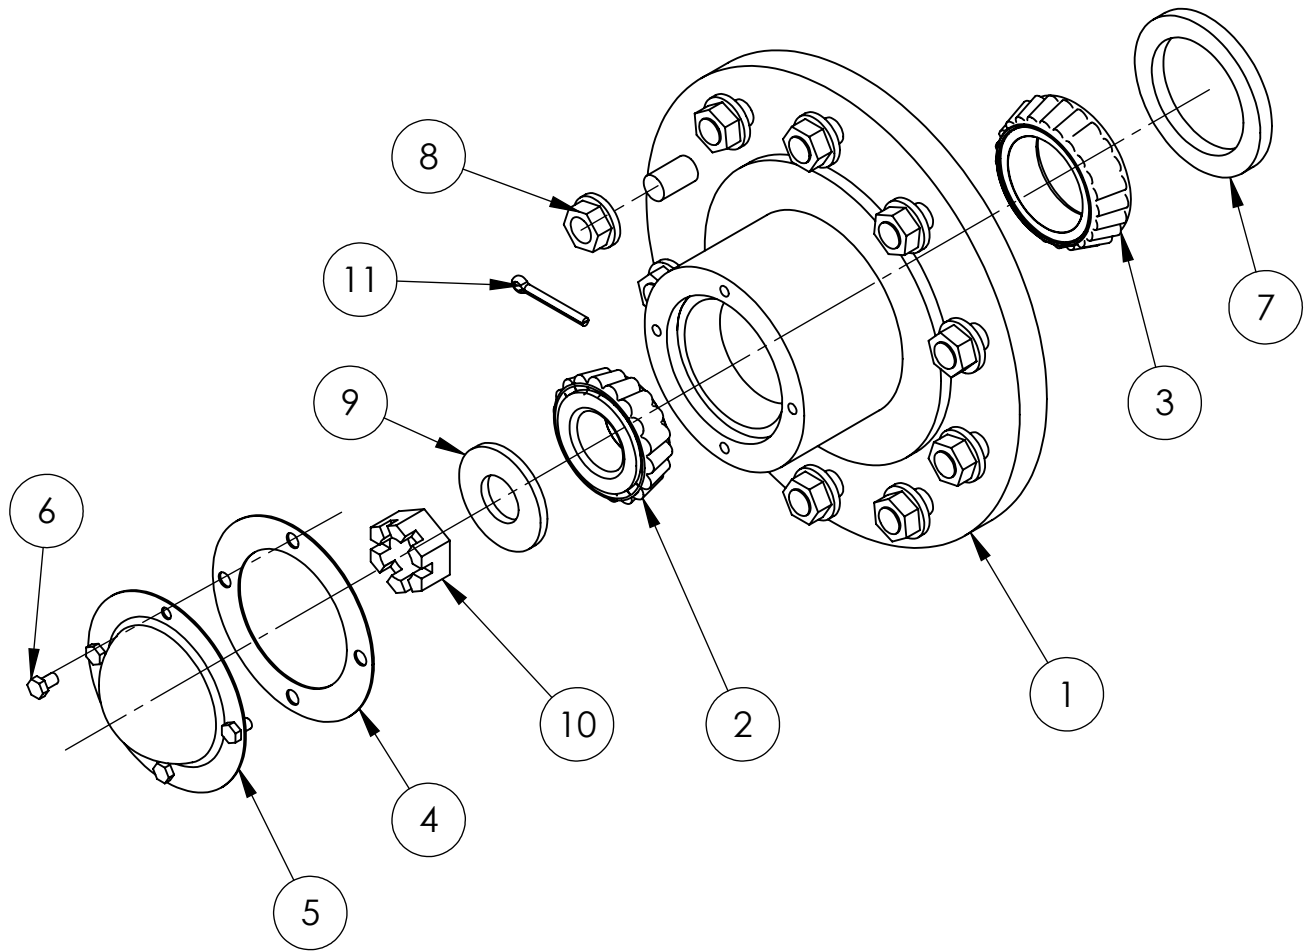

ROLLER QUICK ATTACH ASSEMBLY - 10753

ITEM NO.	PART NUMBER	DESCRIPTION	QTY
1	10611	ROLLER QUICK ATTACH	1
2	10660	GROMMET - 1.75 ID X .38 THICK	4
3	14702	PLATE, STOPPER SPACER .06	2
4	14699	PLATE, STOPPER SPACER .5	4
5	12975	BAR, WHEEL TUBE SHIM	2
6	10110	WASHER, 3/8 SAE GR8 ZY	8
7	10109	NUT, 3/8-16 GR8 ZY	6
8	15114	CAP SCREW, 3/8-16 X 3.0 CTRSK GR8 ZC	4
9	16675	HOSE RING WMENT, EZR	1
10	12257	BOLT, 3/8-16 X 1.5 GR8 ZY	2

BOOM PIVOT ASSY, EZR
13691

BOOM PIVOT ASSY, EZR 13691

ITEM NO.	PART NUMBER	DESCRIPTION	QTY
1	13442	ROLLER HINGE, 3.38 SPINDLE	1
2	10665	PIN - BOOM PIVOT	1
3	10062	WASHER, 1/2 SAE GR8 ZY	2
4	10435	BOLT - 1/2-13 X 1.75 GR8 ZY	1
5	10670	LOCK PIN	1
6	10395	NUT, 1/2-13 GR8 HEX ZY	1
7	10123	LINCH PIN, 7/16	1
8	13441	HUB ASSY, 10 BOLT, 873	1

HUB ASSY, 10 BOLT, 873 13441

ITEM NO.	PART NUMBER	DESCRIPTION	QTY
1	13677	HUB, 10 BOLT, 873, HUB & CUPS ONLY	1
2	13684	TAPERED BEARING CONE, 460	1
3	13686	TAPERED BEARING CONE, 33275	1
4	13679	GASKET, 10 BOLT HUB	1
5	13678	HUB CAP, 10-BOLT	1
6	13680	BOLT, 5/16-18 X .5, GR5 CZ	4
7	13688	SHAFT SEAL, 3.375 ID X 4.625 OD X .43	1
8	13690	FLANGE NUT, 3/4-16, GR8 ZY	10
9	13682	WASHER, 1.38 ID X 3.0 OD X .25	1
10	13681	NUT, 1 1/4-12 SLOTTED HEX	1
11	13683	COTTER PIN, .20 X 2.25	1

STEM HUB ASSEMBLY 13692

ITEM NO.	PART NUMBER	DESCRIPTION	QTY
1	13445	ROLL HUB MOUNT,10 BOLT	1
2	11171	PIN - 1/2 X 4 1/4 HITCH	1
3	11170	PIN - 1/2 X 3 1/2 SWIVEL LOCK	1

**FORK BRACKET, EZR
16732**

ITEM NO.	PART NUMBER	DESCRIPTION	QTY.
1	16660	FORK BRACKET, EZR	1
2	10396	NUT, 1/2-13, SLTL GR8 ZY	2
3	10062	WASHER, 1/2 SAE GR8 ZY	4
4	10435	BOLT - 1/2-13 X 1.75 GR8 ZY	2