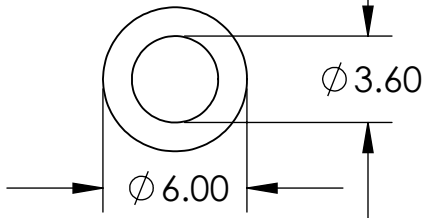

STEM HUB ASSEMBLY 13692

ITEM NO.	PART NUMBER	DESCRIPTION	QTY
1	13445	ROLL HUB MOUNT,10 BOLT	1
2	11171	PIN - 1/2 X 4 1/4 HITCH	1
3	11170	PIN - 1/2 X 3 1/2 SWIVEL LOCK	1

**FORK BRACKET, EZR
16732**

ITEM NO.	PART NUMBER	DESCRIPTION	QTY.
1	16660	FORK BRACKET, EZR	1
2	10396	NUT, 1/2-13, SLTL GR8 ZY	2
3	10062	WASHER, 1/2 SAE GR8 ZY	4
4	10435	BOLT - 1/2-13 X 1.75 GR8 ZY	2

AVAILABLE ROLL STEMS

11146 - 3.5" DIA. ROLL STEM FOR 4' WIDE ROLL

10998 - 3.5" DIA. ROLL STEM FOR 6.67' WIDE ROLL

10759 - 3.5" DIA ROLL STEM FOR 8' WIDE ROLL

11666 - 3.5" DIA. ROLL STEM FOR 16' WIDE ROLL

10667 - 3.5" ROLL HOLDER PLATE
(SUPPLIED WITH ALL 3.5" DIA. STEMS)