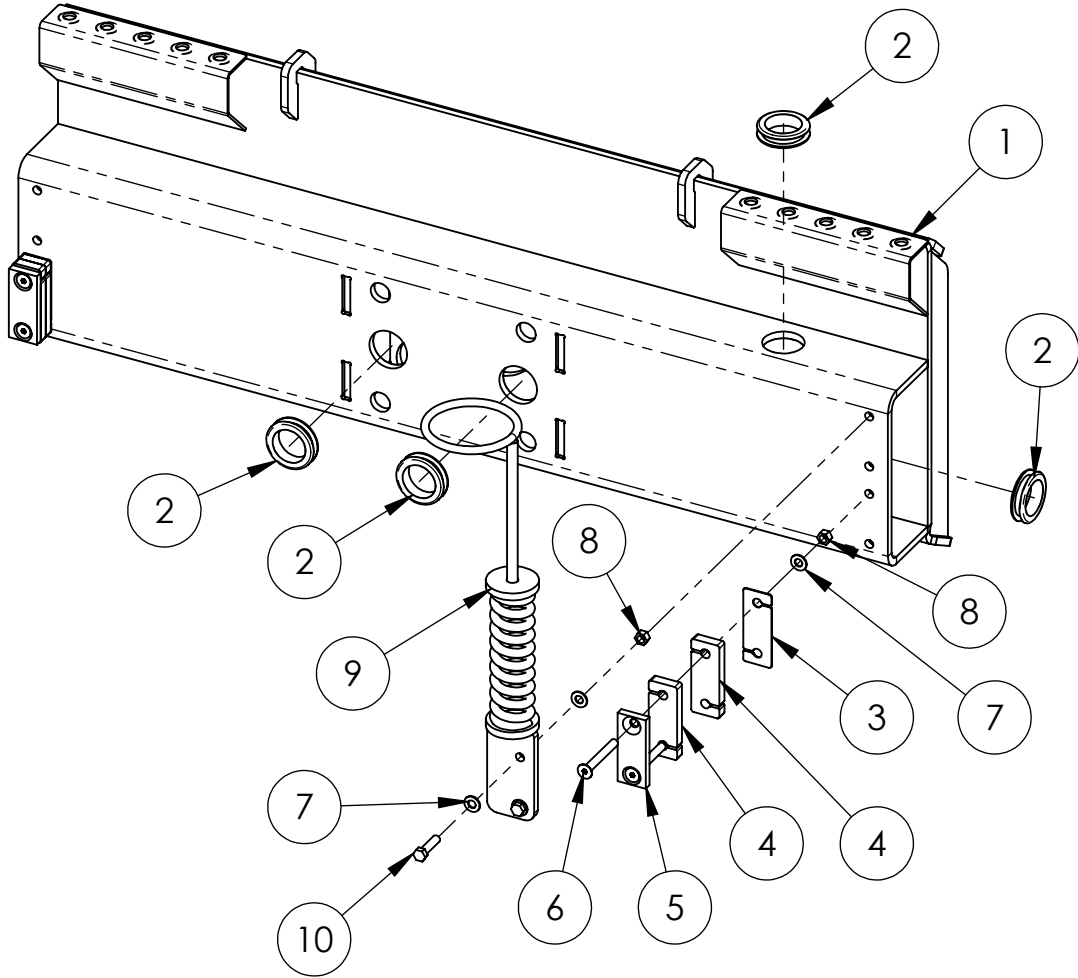

## **MATERIAL ROLLER**

## Skid Steer Hitch Assembly - 10753

ITEM NO.	PART NUMBER	DESCRIPTION	QTY.
1	10611	ROLLER QUICK ATTACH	1
2	10660	GROMMET - 1.75 ID X .38 THICK	4
3	14702	PLATE, STOPPER SPACER .06	2
4	14699	PLATE, STOPPER SPACER .5	4
5	12975	BAR, WHEEL TUBE SHIM	2
6	15114	BOLT, 3/8-16 X 3.0 HCS GR8 ZY	4
7	10110	WASHER, 3/8 SAE GR8 ZY	8
8	10109	NUT, 3/8-16 GR8 ZY	6
9	16675	HOSE RING WMENT, EZR	1
10	12257	BOLT, 3/8-16 X 1.5 GR8 ZY	2

## Hub Assembly, 10-Bolt 873 - 13441

ITEM NO.	PART NUMBER	DESCRIPTION	QTY.
1	13677	HUB, 10-BOLT 873, HUB & CUPS	1
2	13684	TAPERED BEARING CONE, 460	1
3	13686	TAPERED BEARING CONE, 33275	1
4	13679	GASKET, 10 BOLT HUB	1
5	13678	HUB CAP, 10-BOLT	1
6	13680	BOLT, 5/16-18 X .5, GR5 CZ	4
7	13688	SEAL, 3.38 ID X 4.63 OD X .43	1
8	13690	FLANGE NUT, 3/4-16, GR8 ZY	10
9	13682	WASHER, 1.38 ID X 3.0 OD X .25	1
10	13681	NUT, 1 1/4-12 SLOTTED HEX	1
11	15117	COTTER PIN, 1/4" X 2-1/2"	1

ITEM NO.	PART NUMBER	ROLL WIDTH	STEM DIA	STEM LEN, L2
6	11150	4'	2.38"	5'
7	11151	6.67'	2.38"	7.67"
8	11152	8'	2.38"	9'

ITEM NO.	PART NUMBER	DESCRIPTION
9	11155	ROLL KEEPER PLATE STANDARD FOR ALL 2.38" STEMS