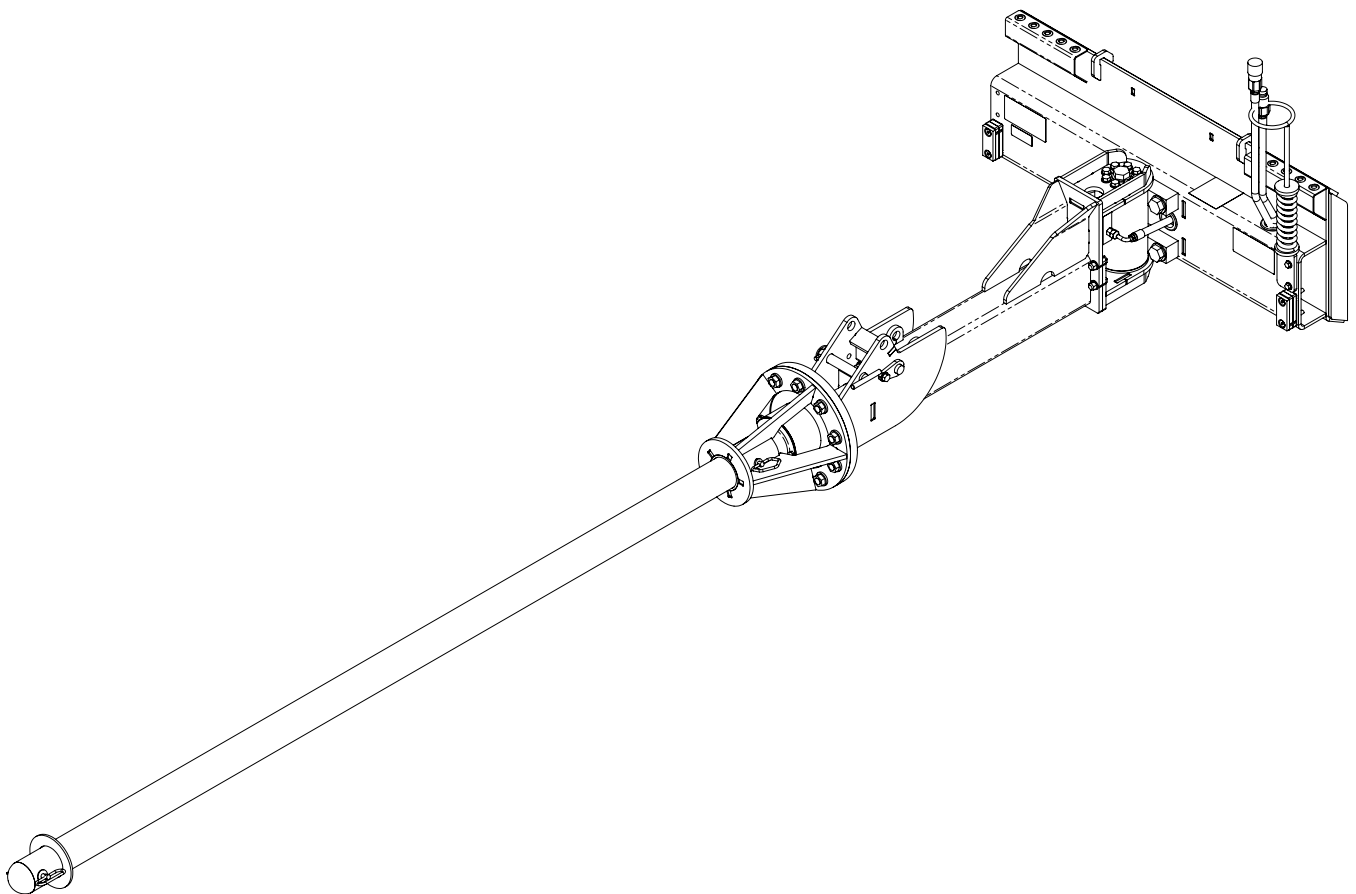

## **MATERIAL ROLLER**

## Skid Steer Hitch Assembly - 10753

ITEM NO.	PART NUMBER	DESCRIPTION	QTY.
1	10611	ROLLER QUICK ATTACH	1
2	10660	GROMMET - 1.75 ID X .38 THICK	4
3	14702	PLATE, STOPPER SPACER .06	2
4	14699	PLATE, STOPPER SPACER .5	4
5	12975	BAR, WHEEL TUBE SHIM	2
6	15114	BOLT, 3/8-16 X 3.0 HCS GR8 ZY	4
7	10110	WASHER, 3/8 SAE GR8 ZY	8
8	10109	NUT, 3/8-16 GR8 ZY	6
9	16675	HOSE RING WMENT, EZR	1
10	12257	BOLT, 3/8-16 X 1.5 GR8 ZY	2

# Rotary Actuator - 14358

---

ITEM NO.	PART NUMBER	DESCRIPTION	QTY.
1	10610	ROTARY ACTUATOR	1
2	12591	VALVE, ROTARY ACTUATOR LOCK	1
3	13566	SHCS, 1/4 - 20 X 2.25 LONG	3

## Available Roll Stems

ITEM NO.	PART NUMBER	ROLL WIDTH	STEM DIA	STEM LEN, L1
1	11146	4'	3.5"	5'
2	10998	6.67'	3.5"	7.67"
3	10759	8'	3.5"	9'
4	11666	16'	3.5"	17'

ITEM NO.	PART NUMBER	DESCRIPTION
5	10667	ROLL KEEPER PLATE STANDARD FOR ALL 3.5" STEMS