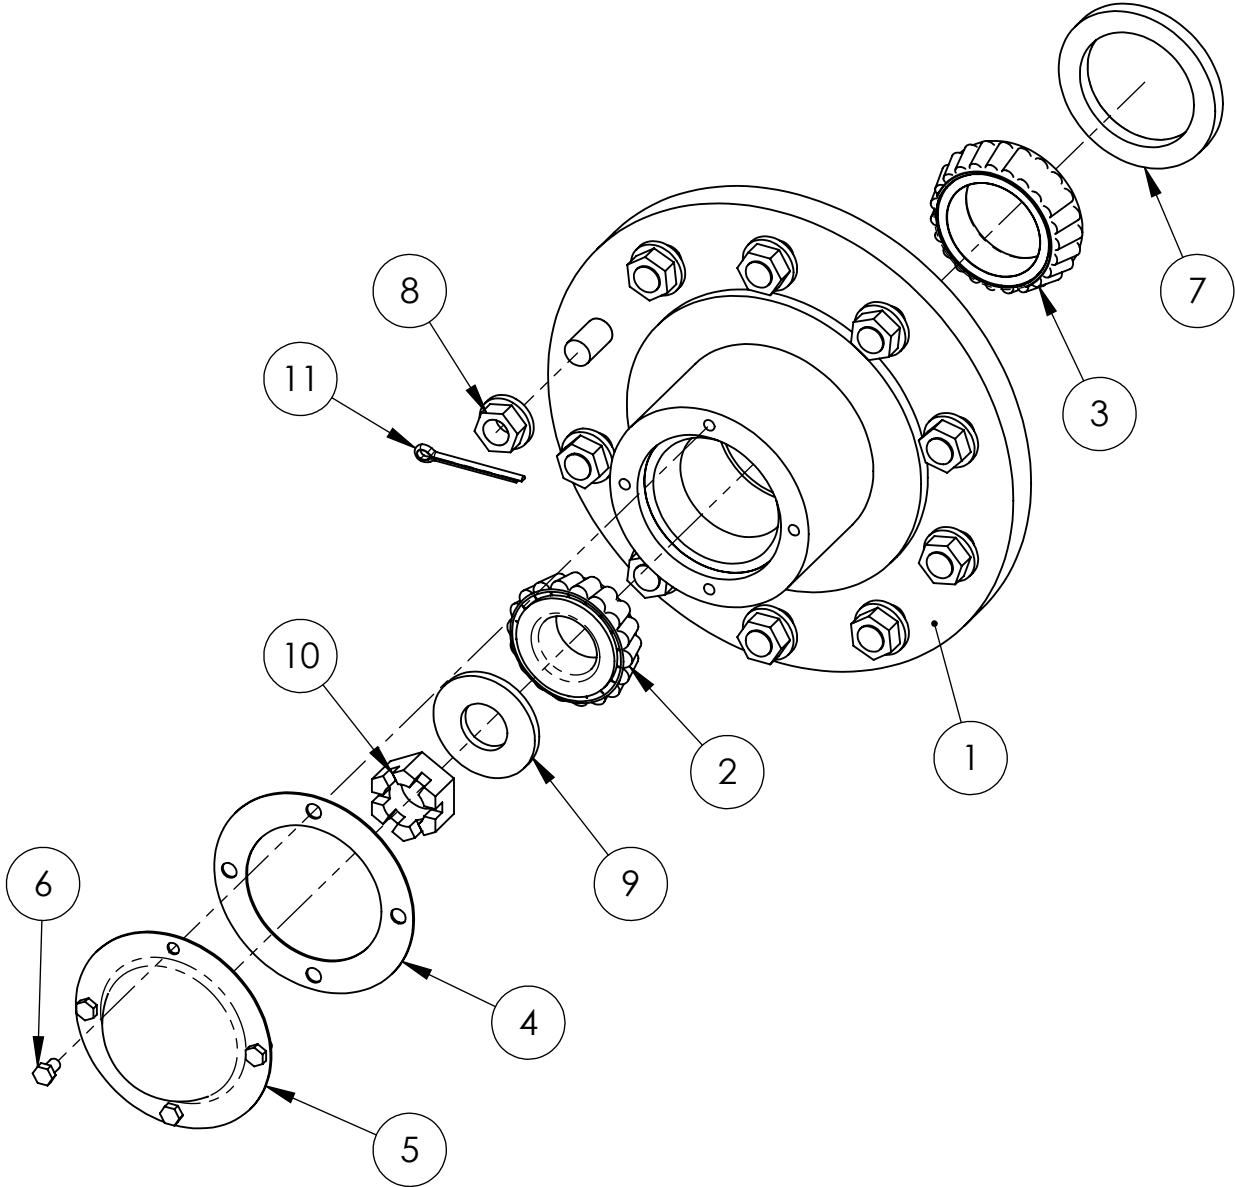

# Rotary Actuator - 14358

---

ITEM NO.	PART NUMBER	DESCRIPTION	QTY.
1	10610	ROTARY ACTUATOR	1
2	12591	VALVE, ROTARY ACTUATOR LOCK	1
3	13566	SHCS, 1/4 - 20 X 2.25 LONG	3

## Main Boom Assembly - 10755

ITEM NO.	PART NUMBER	DESCRIPTION	QTY.
1	10623	ROLLER BOOM WELDMENT	1
2	10644	BOOM MOUNT BRACKET	1
3	10062	WASHER, 1/2 SAE GR8 ZY	16
4	10433	BOLT, 1/2-13 X 1.25 GR8 ZY	8
5	10395	NUT, 1/2-13 GR8 HEX ZY	4
6	10435	BOLT, 1/2-13 X 1.75 GR8 ZY	4
7	10681	BOLT, 1"-8 X 12.5 GR8 ZY	1
8	10679	WASHER, 1" SAE GR8 ZY	2
9	10678	NUT, 1-8 TL GR8 ZY	1
10	11087	BUSHING, 1.0ID X1.25OD X 1.5	2
11	10434	GREASE ZERK, 1/8 NPT ST.	1

## Boom Pivot Assembly - 13691

---

ITEM NO.	PART NUMBER	DESCRIPTION	QTY.
1	13442	ROLLER HINGE, 3.38 SPINDLE	1
2	10665	PIN - BOOM PIVOT	1
3	10062	WASHER, 1/2 SAE GR8 ZY	2
4	10435	BOLT, 1/2-13 X 1.75 GR8 ZY	1
5	10670	LOCK PIN	1
6	10395	NUT, 1/2-13 GR8 HEX ZY	1
7	10123	LINCH PIN, 7/16	1
8	13441	HUB ASSY, 10 BOLT, 873	1

## Hub Assembly, 10-Bolt 873 - 13441

ITEM NO.	PART NUMBER	DESCRIPTION	QTY.
1	13677	HUB, 10-BOLT 873, HUB & CUPS	1
2	13684	TAPERED BEARING CONE, 460	1
3	13686	TAPERED BEARING CONE, 33275	1
4	13679	GASKET, 10 BOLT HUB	1
5	13678	HUB CAP, 10-BOLT	1
6	13680	BOLT, 5/16-18 X .5, GR5 CZ	4
7	13688	SEAL, 3.38 ID X 4.63 OD X .43	1
8	13690	FLANGE NUT, 3/4-16, GR8 ZY	10
9	13682	WASHER, 1.38 ID X 3.0 OD X .25	1
10	13681	NUT, 1 1/4-12 SLOTTED HEX	1
11	15117	COTTER PIN, 1/4" X 2-1/2"	1