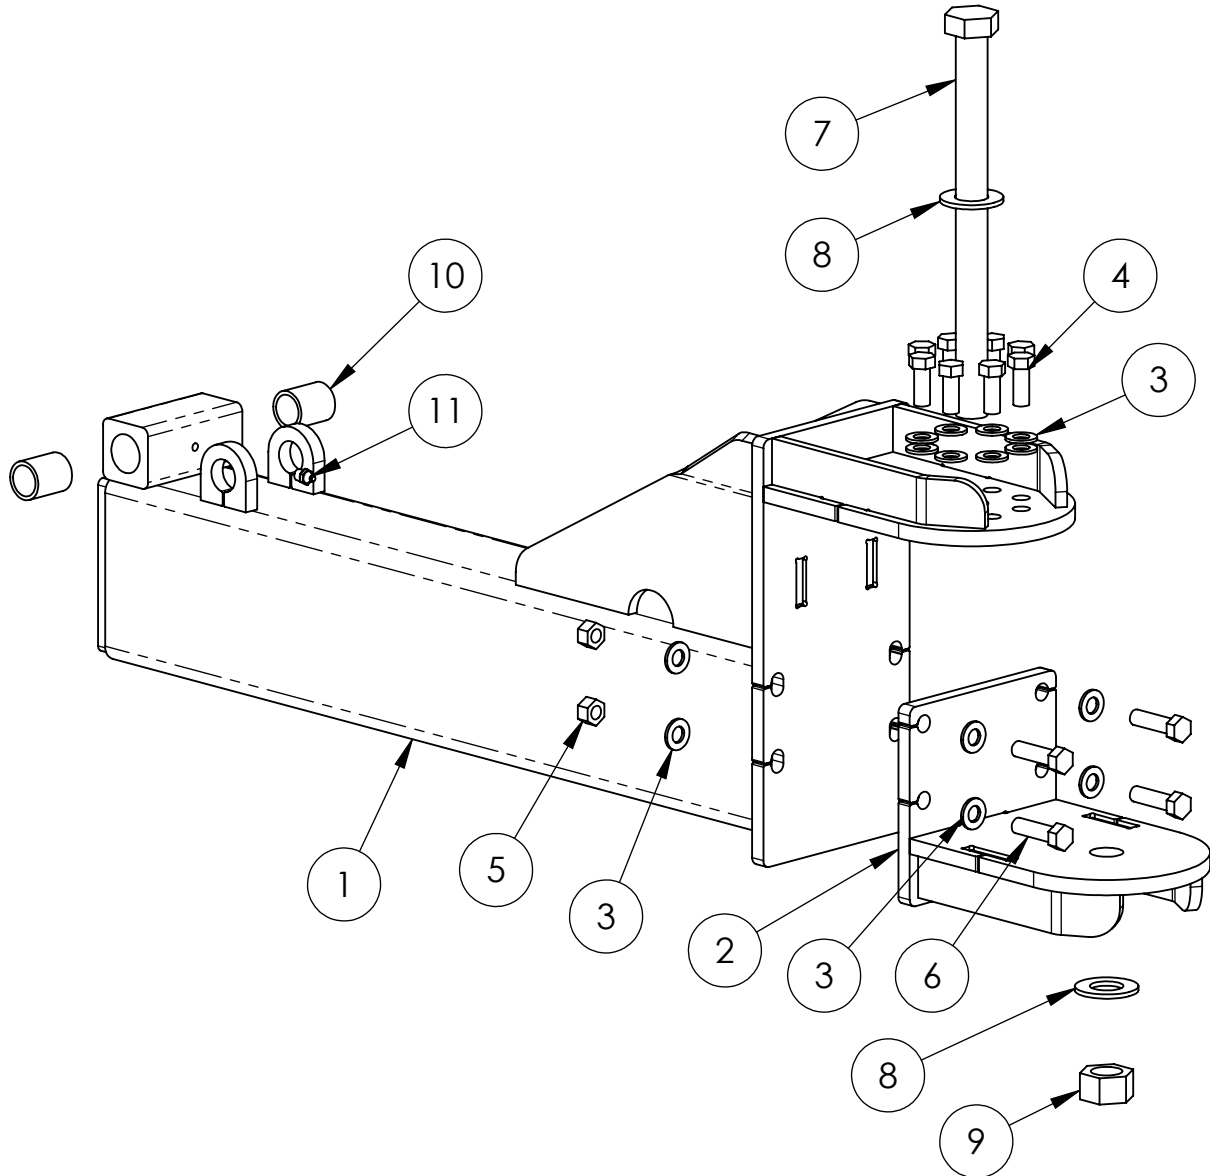

Main Boom Assembly - 10755

ITEM NO.	PART NUMBER	DESCRIPTION	QTY.
1	10623	ROLLER BOOM WELDMENT	1
2	10644	BOOM MOUNT BRACKET	1
3	10062	WASHER, 1/2 SAE GR8 ZY	16
4	10433	BOLT, 1/2-13 X 1.25 GR8 ZY	8
5	10395	NUT, 1/2-13 GR8 HEX ZY	4
6	10435	BOLT, 1/2-13 X 1.75 GR8 ZY	4
7	10681	BOLT, 1"-8 X 12.5 GR8 ZY	1
8	10679	WASHER, 1" SAE GR8 ZY	2
9	10678	NUT, 1-8 TL GR8 ZY	1
10	11087	BUSHING, 1.0ID X1.25OD X 1.5	2
11	10434	GREASE ZERK, 1/8 NPT ST.	1