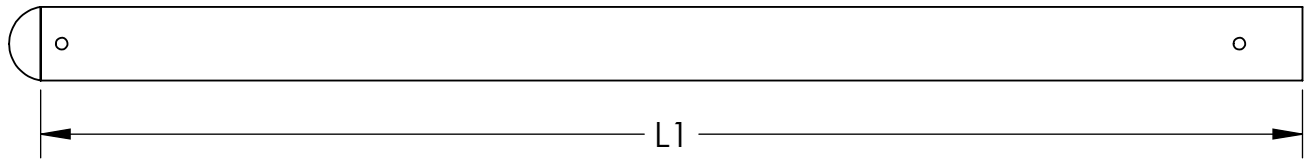

Available Roll Stems

ITEM NO.	PART NUMBER	ROLL WIDTH	STEM DIA	STEM LEN, L1
1	11146	4'	3.5"	5'
2	10998	6.67'	3.5"	7.67"
3	10759	8'	3.5"	9'
4	11666	16'	3.5"	17'