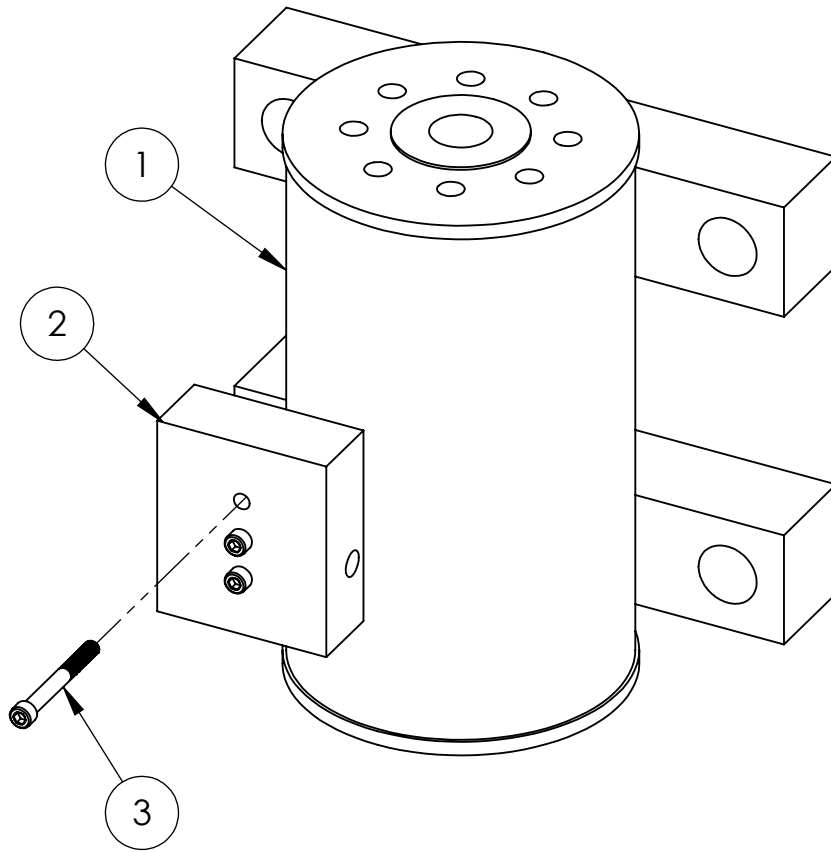

## Skid Steer Hitch Assembly - 10753

ITEM NO.	PART NUMBER	DESCRIPTION	QTY.
1	10611	ROLLER QUICK ATTACH	1
2	10660	GROMMET - 1.75 ID X .38 THICK	4
3	14702	PLATE, STOPPER SPACER .06	2
4	14699	PLATE, STOPPER SPACER .5	4
5	12975	BAR, WHEEL TUBE SHIM	2
6	15114	BOLT, 3/8-16 X 3.0 HCS GR8 ZY	4
7	10110	WASHER, 3/8 SAE GR8 ZY	8
8	10109	NUT, 3/8-16 GR8 ZY	6
9	16675	HOSE RING WMENT, EZR	1
10	12257	BOLT, 3/8-16 X 1.5 GR8 ZY	2

## Rotary Actuator Assembly - 10754

---

ITEM NO.	PART NUMBER	DESCRIPTION	QTY.
1	14358	ROTARY ACTUATOR, VALVE	1
2	10680	BOLT, 1"-8 X 3.50 GR8 ZY	4
3	10678	NUT, 1-8 TL GR8 ZY	4
4	10679	WASHER, 1" SAE GR8 ZY	8
5	11156	FITTING, 6MORFSx4MORB RST.031	2
6	11033	HOSE, 3/8 X 94, 3000	1
7	11032	HOSE, 3/8 X 100, 3000	1
8	10691	COUPLER, FEMALE FLAT FACE	1
9	10692	COUPLER, MALE FLAT FACE	1

# Rotary Actuator - 14358

---

ITEM NO.	PART NUMBER	DESCRIPTION	QTY.
1	10610	ROTARY ACTUATOR	1
2	12591	VALVE, ROTARY ACTUATOR LOCK	1
3	13566	SHCS, 1/4 - 20 X 2.25 LONG	3

## Hub Assembly, 10-Bolt 873 - 13441

ITEM NO.	PART NUMBER	DESCRIPTION	QTY.
1	13677	HUB, 10-BOLT 873, HUB & CUPS	1
2	13684	TAPERED BEARING CONE, 460	1
3	13686	TAPERED BEARING CONE, 33275	1
4	13679	GASKET, 10 BOLT HUB	1
5	13678	HUB CAP, 10-BOLT	1
6	13680	BOLT, 5/16-18 X .5, GR5 CZ	4
7	13688	SEAL, 3.38 ID X 4.63 OD X .43	1
8	13690	FLANGE NUT, 3/4-16, GR8 ZY	10
9	13682	WASHER, 1.38 ID X 3.0 OD X .25	1
10	13681	NUT, 1 1/4-12 SLOTTED HEX	1
11	15117	COTTER PIN, 1/4" X 2-1/2"	1