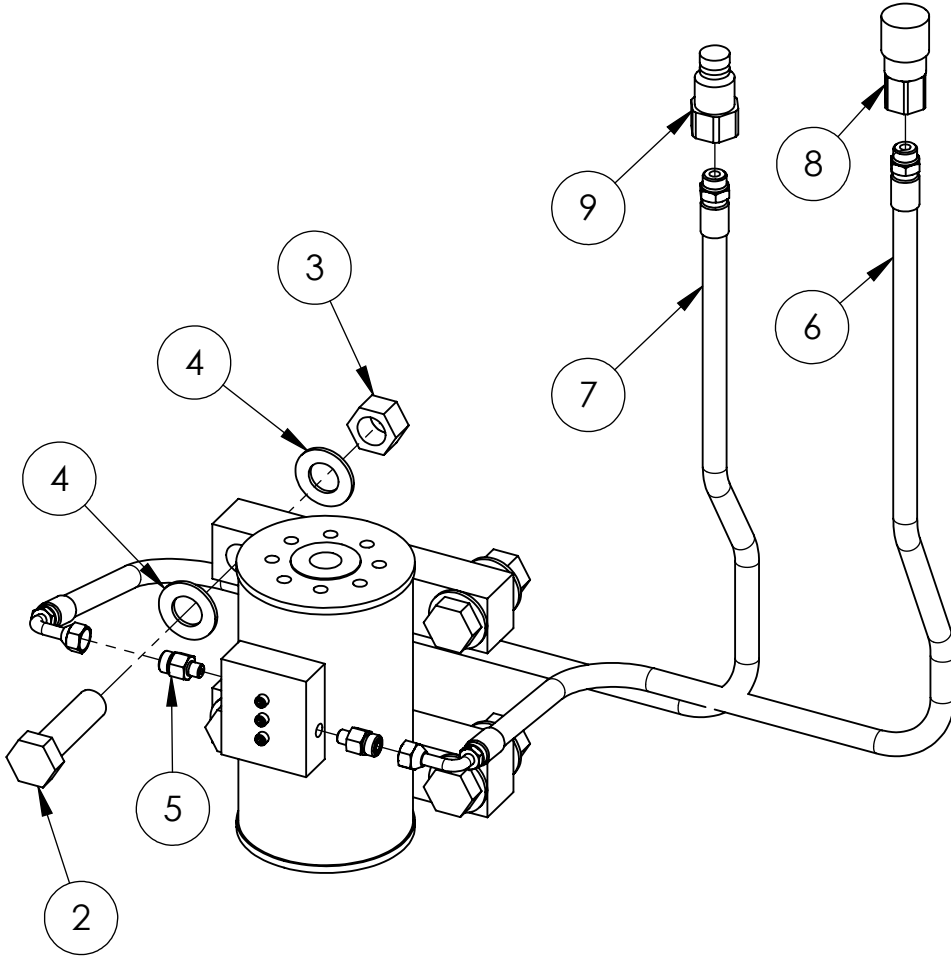

# Material Roller - 10614

ITEM NO.	PART NUMBER	DESCRIPTION	QTY.
1	10753	SKID ROTARY MOUNT	1
2	10754	ROTARY ACTUATOR ASSY	1
3	10755	MAIN BOOM ASSEMBLY	1
4	13691	BOOM PIVOT ASSY, EZR	1
5	13692	STEM HUB ASSEMBLY	1
6	17630	EZR DECALS	1
7	-	ROLL STEM - 8'	1
8	-	PLATE - ROLL HOLDER	1

## Skid Steer Hitch Assembly - 10753

ITEM NO.	PART NUMBER	DESCRIPTION	QTY.
1	10611	ROLLER QUICK ATTACH	1
2	10660	GROMMET - 1.75 ID X .38 THICK	4
3	14702	PLATE, STOPPER SPACER .06	2
4	14699	PLATE, STOPPER SPACER .5	4
5	12975	BAR, WHEEL TUBE SHIM	2
6	15114	BOLT, 3/8-16 X 3.0 HCS GR8 ZY	4
7	10110	WASHER, 3/8 SAE GR8 ZY	8
8	10109	NUT, 3/8-16 GR8 ZY	6
9	16675	HOSE RING WMENT, EZR	1
10	12257	BOLT, 3/8-16 X 1.5 GR8 ZY	2

## Rotary Actuator Assembly - 10754

---

ITEM NO.	PART NUMBER	DESCRIPTION	QTY.
1	14358	ROTARY ACTUATOR, VALVE	1
2	10680	BOLT, 1"-8 X 3.50 GR8 ZY	4
3	10678	NUT, 1-8 TL GR8 ZY	4
4	10679	WASHER, 1" SAE GR8 ZY	8
5	11156	FITTING, 6MORFSx4MORB RST.031	2
6	11033	HOSE, 3/8 X 94, 3000	1
7	11032	HOSE, 3/8 X 100, 3000	1
8	10691	COUPLER, FEMALE FLAT FACE	1
9	10692	COUPLER, MALE FLAT FACE	1

## Hub Assembly, 10-Bolt 873 - 13441

ITEM NO.	PART NUMBER	DESCRIPTION	QTY.
1	13677	HUB, 10-BOLT 873, HUB & CUPS	1
2	13684	TAPERED BEARING CONE, 460	1
3	13686	TAPERED BEARING CONE, 33275	1
4	13679	GASKET, 10 BOLT HUB	1
5	13678	HUB CAP, 10-BOLT	1
6	13680	BOLT, 5/16-18 X .5, GR5 CZ	4
7	13688	SEAL, 3.38 ID X 4.63 OD X .43	1
8	13690	FLANGE NUT, 3/4-16, GR8 ZY	10
9	13682	WASHER, 1.38 ID X 3.0 OD X .25	1
10	13681	NUT, 1 1/4-12 SLOTTED HEX	1
11	15117	COTTER PIN, 1/4" X 2-1/2"	1