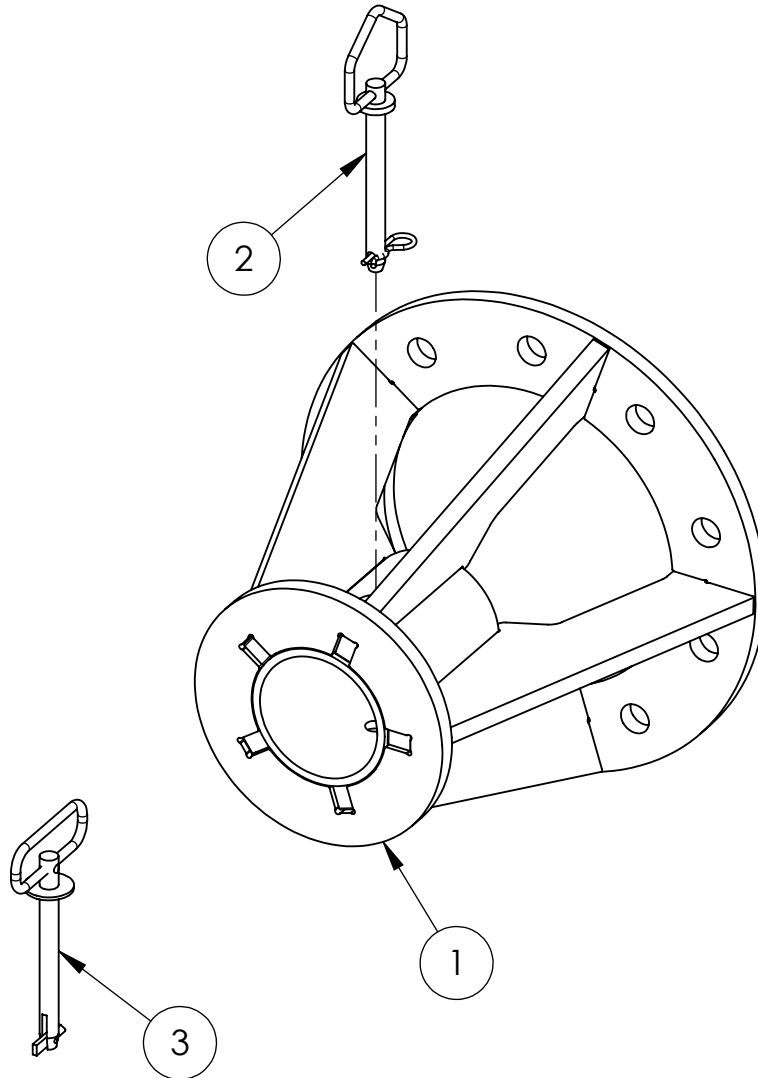

## Boom Pivot Assembly - 13691

---

ITEM NO.	PART NUMBER	DESCRIPTION	QTY.
1	13442	ROLLER HINGE, 3.38 SPINDLE	1
2	10665	PIN - BOOM PIVOT	1
3	10062	WASHER, 1/2 SAE GR8 ZY	2
4	10435	BOLT, 1/2-13 X 1.75 GR8 ZY	1
5	10670	LOCK PIN	1
6	10395	NUT, 1/2-13 GR8 HEX ZY	1
7	10123	LINCH PIN, 7/16	1
8	13441	HUB ASSY, 10 BOLT, 873	1

## Hub Assembly, 10-Bolt 873 - 13441

ITEM NO.	PART NUMBER	DESCRIPTION	QTY.
1	13677	HUB, 10-BOLT 873, HUB & CUPS	1
2	13684	TAPERED BEARING CONE, 460	1
3	13686	TAPERED BEARING CONE, 33275	1
4	13679	GASKET, 10 BOLT HUB	1
5	13678	HUB CAP, 10-BOLT	1
6	13680	BOLT, 5/16-18 X .5, GR5 CZ	4
7	13688	SEAL, 3.38 ID X 4.63 OD X .43	1
8	13690	FLANGE NUT, 3/4-16, GR8 ZY	10
9	13682	WASHER, 1.38 ID X 3.0 OD X .25	1
10	13681	NUT, 1 1/4-12 SLOTTED HEX	1
11	15117	COTTER PIN, 1/4" X 2-1/2"	1

# Stem Hub Assembly - 13692

---

ITEM NO.	PART NUMBER	DESCRIPTION	QTY.
1	13445	ROLL HUB MOUNT,10 BOLT	1
2	11171	PIN - 1/2 X 4 1/4 HITCH	1
3	11170	PIN - 1/2 X 3 1/2 SWIVEL LOCK	1

## Available Roll Stems

ITEM NO.	PART NUMBER	ROLL WIDTH	STEM DIA	STEM LEN, L1
1	11146	4'	3.5"	5'
2	10998	6.67'	3.5"	7.67"
3	10759	8'	3.5"	9'
4	11666	16'	3.5"	17'

ITEM NO.	PART NUMBER	DESCRIPTION
5	10667	ROLL KEEPER PLATE STANDARD FOR ALL 3.5" STEMS