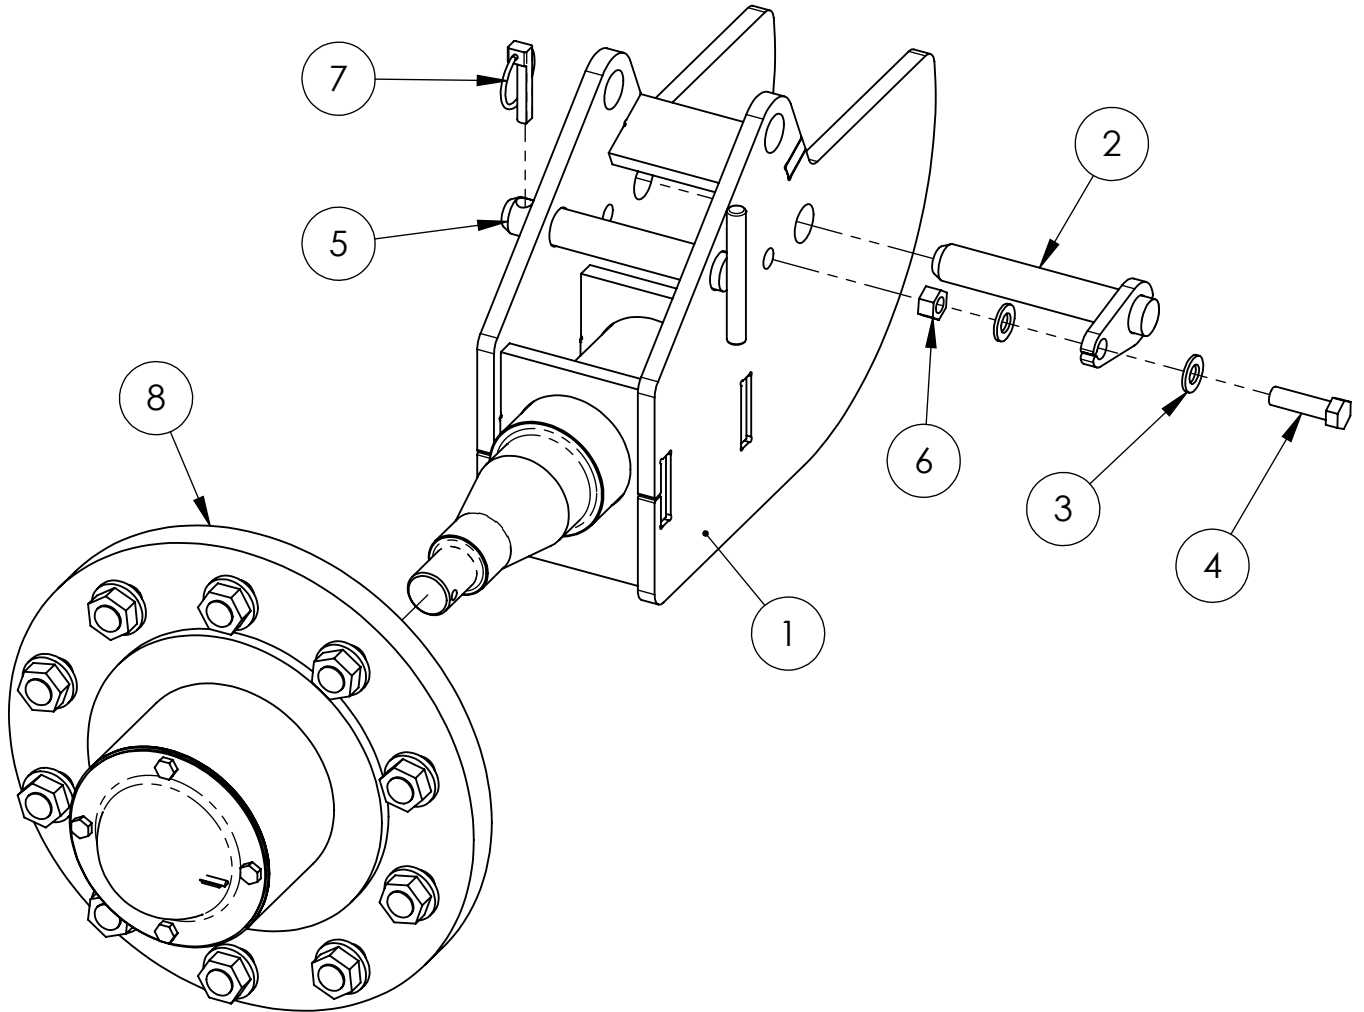

Boom Pivot Assembly - 13691

ITEM NO.	PART NUMBER	DESCRIPTION	QTY.
1	13442	ROLLER HINGE, 3.38 SPINDLE	1
2	10665	PIN - BOOM PIVOT	1
3	10062	WASHER, 1/2 SAE GR8 ZY	2
4	10435	BOLT, 1/2-13 X 1.75 GR8 ZY	1
5	10670	LOCK PIN	1
6	10395	NUT, 1/2-13 GR8 HEX ZY	1
7	10123	LINCH PIN, 7/16	1
8	13441	HUB ASSY, 10 BOLT, 873	1