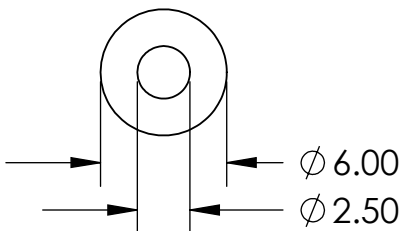

## Fork Pockets (optional) - 16732

---

ITEM NO.	PART NUMBER	DESCRIPTION	QTY.
1	16660	FORK BRACKET, EZR	1
2	10396	NUT, 1/2-13, SLTL GR8 ZY	2
3	10062	WASHER, 1/2 SAE GR8 ZY	4
4	10435	BOLT, 1/2-13 X 1.75 GR8 ZY	2

## Available Roll Stems

ITEM NO.	PART NUMBER	ROLL WIDTH	STEM DIA	STEM LEN, L1
1	11146	4'	3.5"	5'
2	10998	6.67'	3.5"	7.67"
3	10759	8'	3.5"	9'
4	11666	16'	3.5"	17'

ITEM NO.	PART NUMBER	DESCRIPTION
5	10667	ROLL KEEPER PLATE STANDARD FOR ALL 3.5" STEMS

ITEM NO.	PART NUMBER	ROLL WIDTH	STEM DIA	STEM LEN, L2
6	11150	4'	2.38"	5'
7	11151	6.67'	2.38"	7.67"
8	11152	8'	2.38"	9'

ITEM NO.	PART NUMBER	DESCRIPTION
9	11155	ROLL KEEPER PLATE STANDARD FOR ALL 2.38" STEMS