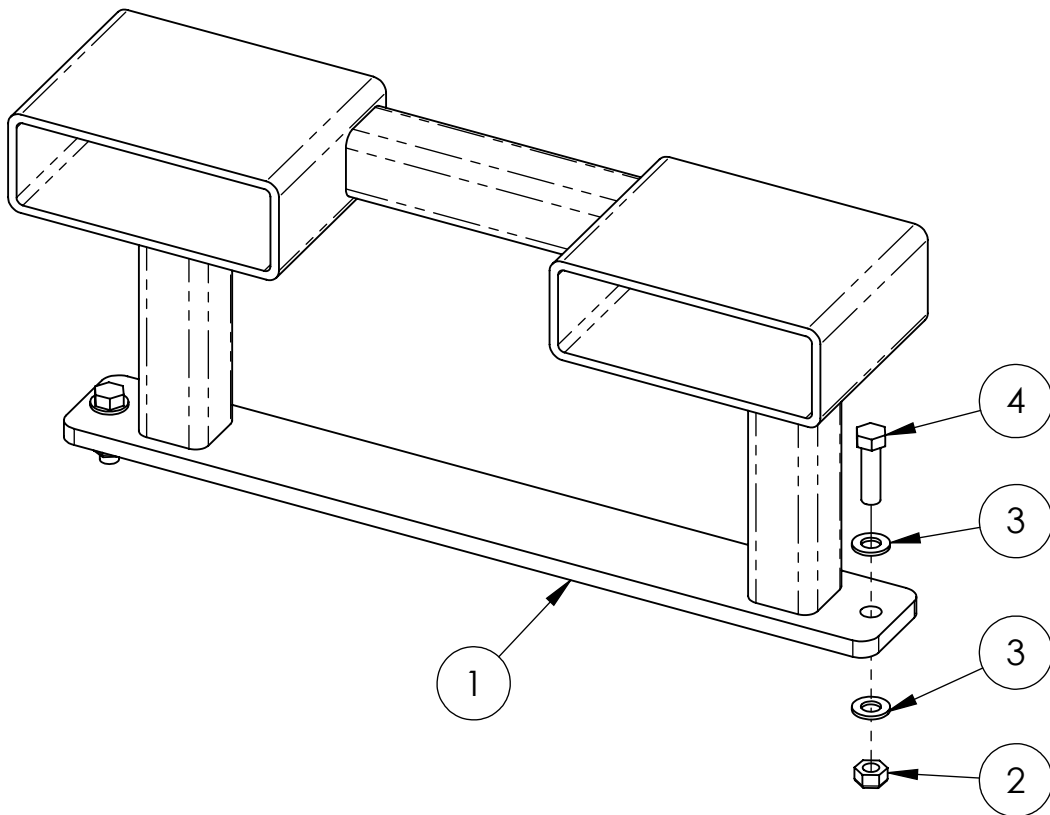

Fork Pockets (optional) - 16732

ITEM NO.	PART NUMBER	DESCRIPTION	QTY.
1	16660	FORK BRACKET, EZR	1
2	10396	NUT, 1/2-13, SLTL GR8 ZY	2
3	10062	WASHER, 1/2 SAE GR8 ZY	4
4	10435	BOLT, 1/2-13 X 1.75 GR8 ZY	2