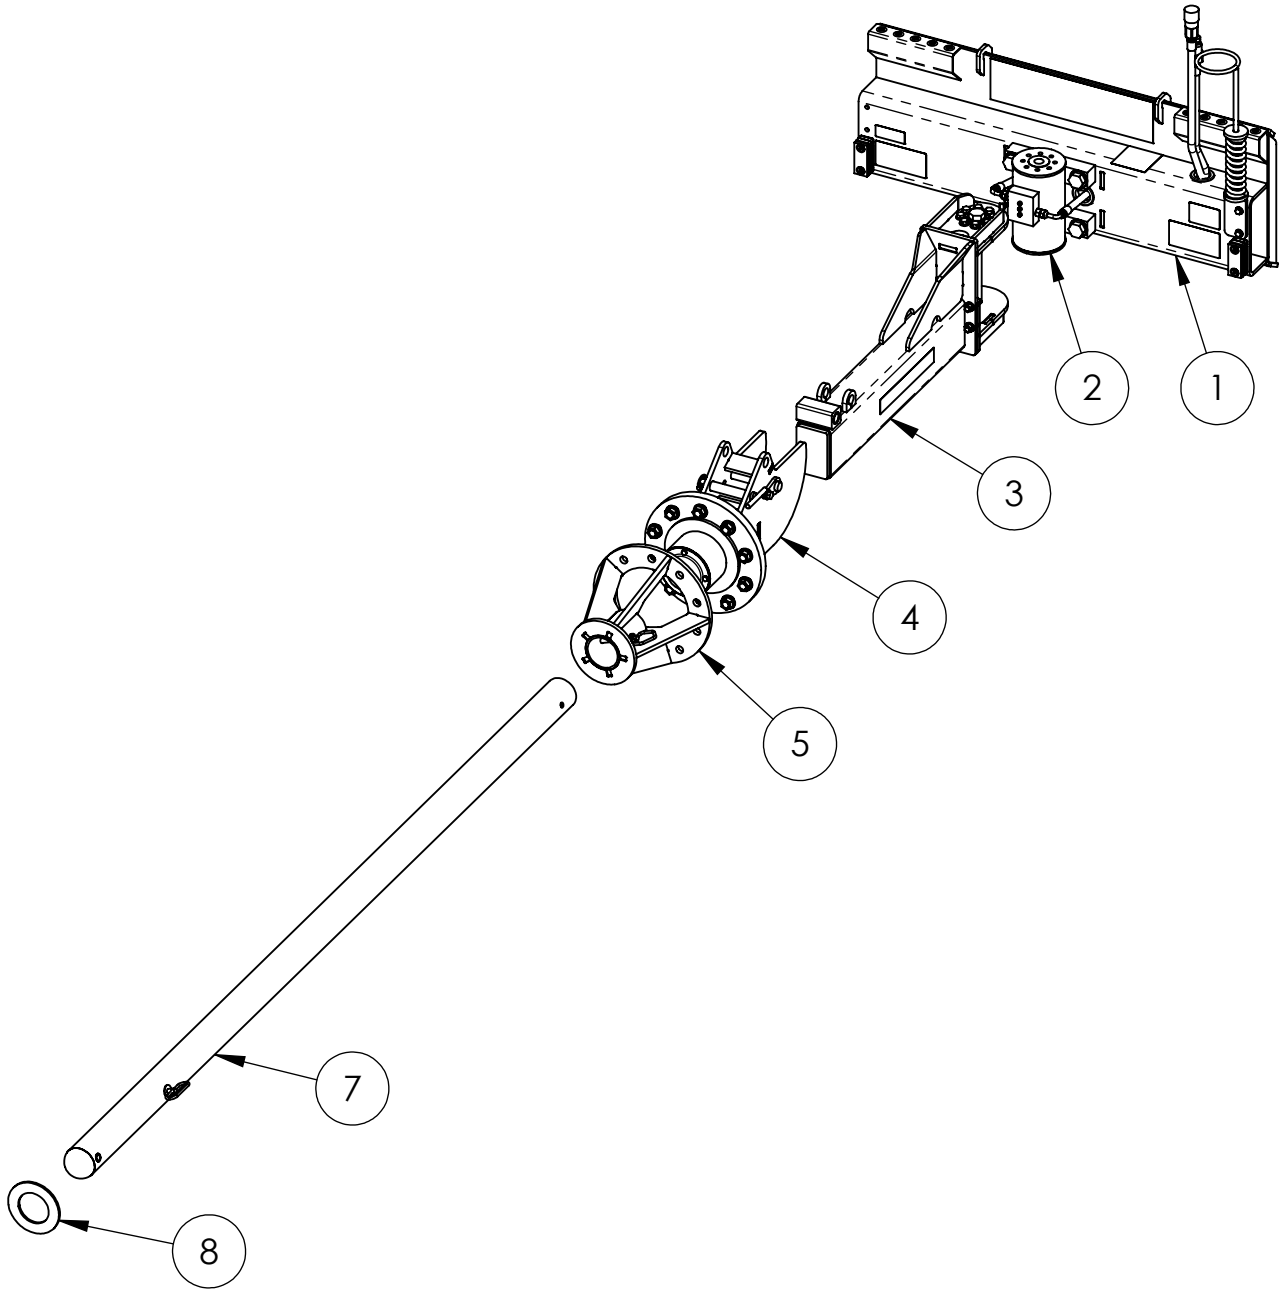

Material Roller - 10614

ITEM NO.	PART NUMBER	DESCRIPTION	QTY.
1	10753	SKID ROTARY MOUNT	1
2	10754	ROTARY ACTUATOR ASSY	1
3	10755	MAIN BOOM ASSEMBLY	1
4	13691	BOOM PIVOT ASSY, EZR	1
5	13692	STEM HUB ASSEMBLY	1
6	17630	EZR DECALS	1
7	-	ROLL STEM - 8'	1
8	-	PLATE - ROLL HOLDER	1