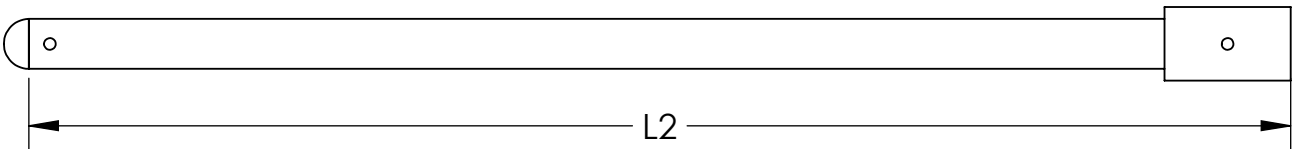

# Stem Hub Assembly - 13692

---

ITEM NO.	PART NUMBER	DESCRIPTION	QTY.
1	13445	ROLL HUB MOUNT,10 BOLT	1
2	11171	PIN - 1/2 X 4 1/4 HITCH	1
3	11170	PIN - 1/2 X 3 1/2 SWIVEL LOCK	1

## Fork Pockets (optional) - 16732

---

ITEM NO.	PART NUMBER	DESCRIPTION	QTY.
1	16660	FORK BRACKET, EZR	1
2	10396	NUT, 1/2-13, SLTL GR8 ZY	2
3	10062	WASHER, 1/2 SAE GR8 ZY	4
4	10435	BOLT, 1/2-13 X 1.75 GR8 ZY	2

## Available Roll Stems

ITEM NO.	PART NUMBER	ROLL WIDTH	STEM DIA	STEM LEN, L1
1	11146	4'	3.5"	5'
2	10998	6.67'	3.5"	7.67"
3	10759	8'	3.5"	9'
4	11666	16'	3.5"	17'

ITEM NO.	PART NUMBER	DESCRIPTION
5	10667	ROLL KEEPER PLATE STANDARD FOR ALL 3.5" STEMS