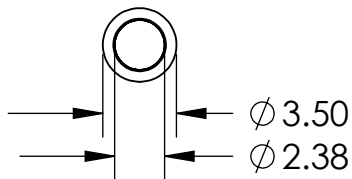

# Stem Hub Assembly - 13692

---

ITEM NO.	PART NUMBER	DESCRIPTION	QTY.
1	13445	ROLL HUB MOUNT,10 BOLT	1
2	11171	PIN - 1/2 X 4 1/4 HITCH	1
3	11170	PIN - 1/2 X 3 1/2 SWIVEL LOCK	1

## Fork Pockets (optional) - 16732

---

ITEM NO.	PART NUMBER	DESCRIPTION	QTY.
1	16660	FORK BRACKET, EZR	1
2	10396	NUT, 1/2-13, SLTL GR8 ZY	2
3	10062	WASHER, 1/2 SAE GR8 ZY	4
4	10435	BOLT, 1/2-13 X 1.75 GR8 ZY	2

## Available Roll Stems

ITEM NO.	PART NUMBER	ROLL WIDTH	STEM DIA	STEM LEN, L1
1	11146	4'	3.5"	5'
2	10998	6.67'	3.5"	7.67"
3	10759	8'	3.5"	9'
4	11666	16'	3.5"	17'

ITEM NO.	PART NUMBER	DESCRIPTION
5	10667	ROLL KEEPER PLATE STANDARD FOR ALL 3.5" STEMS

ITEM NO.	PART NUMBER	ROLL WIDTH	STEM DIA	STEM LEN, L2
6	11150	4'	2.38"	5'
7	11151	6.67'	2.38"	7.67"
8	11152	8'	2.38"	9'

ITEM NO.	PART NUMBER	DESCRIPTION
9	11155	ROLL KEEPER PLATE STANDARD FOR ALL 2.38" STEMS