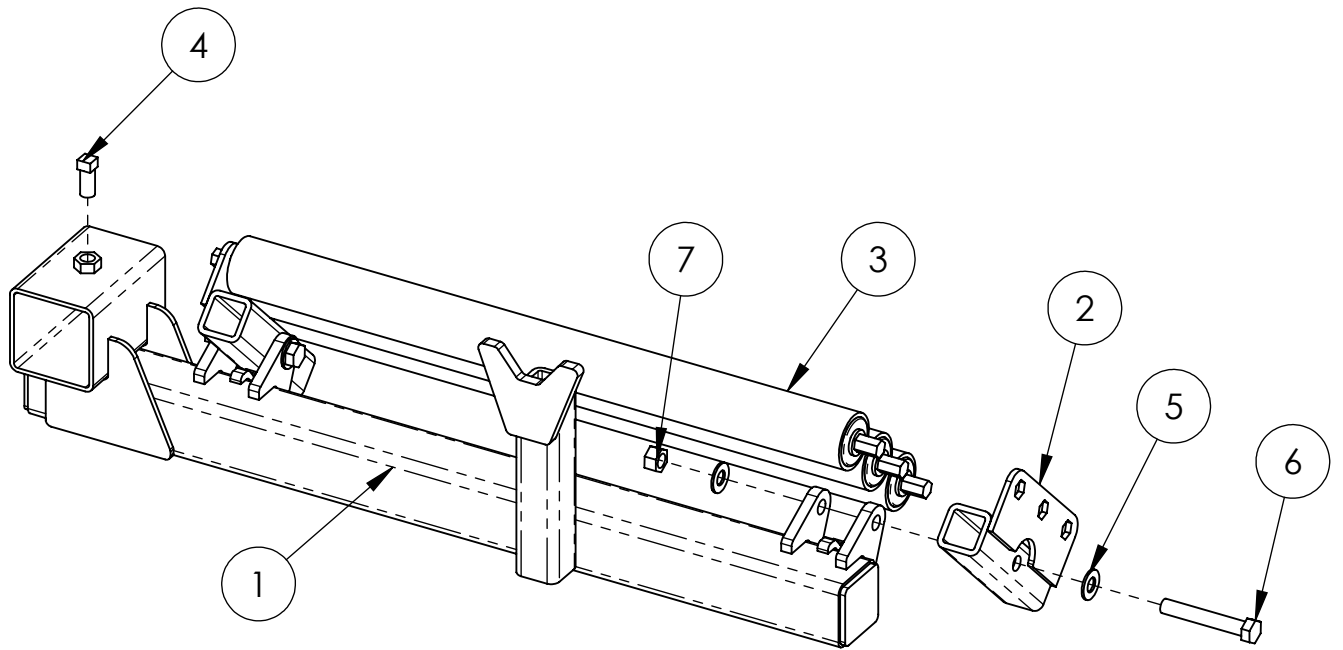

BURCHLAND

BWX

WHEEL CHANGER

PARTS BOOK

WHEEL MOVER 13912

ITEM NO.	PART NUMBER	DESCRIPTION	QTY
1	13783	FRAME, WHEEL MOVER	1
2	13921	ROLLER ASSY, LEFT	1
3	13922	ROLLER ASSY, RIGHT	1
4	13924	WHEEL HOLDER ASSY	1

**ROLLER ASSEMBLY, LEFT
13921**

ITEM NO.	PART NUMBER	DESCRIPTION	QTY
1	13792	ROLLER MOUNT, LEFT	1
2	13801	ROLLER MOUNT	2
3	13923	ROLLER, 2.5 X 30 CONVEYOR	3
4	10104	WASHER, 5/8 GR8 ZY	4
5	11122	NUT, 5/8-11 SLTL GR8 ZY	2
6	13782	BOLT, 5/8 X 4 GR8 ZY	2
7	12481	BOLT, 5/8-11 X 1.25 SQ HD SS, GR8 ZY	1

ROLLER ASSEMBLY, RIGHT 13922

ITEM NO.	PART NUMBER	DESCRIPTION	QTY
1	13793	ROLLER MOUNT, RIGHT	1
2	13801	ROLLER MOUNT	2
3	13923	ROLLER, 2.5 X 30 CONVEYOR	3
4	12481	BOLT, 5/8-11 X 1.25 SQ HD SS, GR8 ZY	1
5	10104	WASHER, 5/8 GR8 ZY	4
6	13782	BOLT, 5/8 X 4 GR8 ZY	2
7	11122	NUT, 5/8-11 SLTL GR8 ZY	2

WHEEL HOLDER ASSEMBLY 13924

ITEM NO.	PART NUMBER	DESCRIPTION	QTY
1	13808	UPRIGHT PIVOT	1
2	13804	WHEEL HOLDER PIVOT	1
3	13811	WHEEL HOLDER	1
4	13815	WHEEL SUPPORT	2
5	13898	LOCK HANDLE	4
6	10104	WASHER, 5/8 GR8 ZY	2
7	11122	NUT, 5/8-11 SLTL GR8 ZY	1
8	13782	BOLT, 5/8 X 4 GR8 ZY	1
9	11170	PIN - 1/2 X 3 1/2 SWIVEL LOCK	1