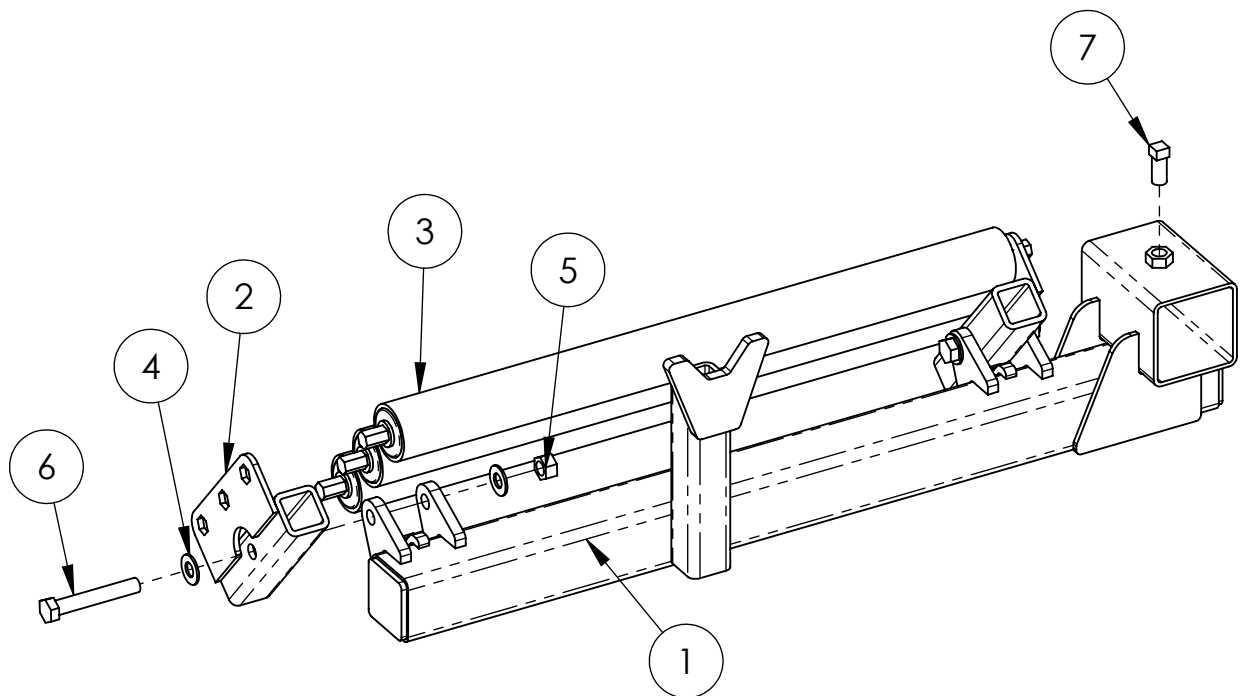

BURCHLAND

BWX

WHEEL CHANGER

PARTS BOOK

WHEEL MOVER 13912

ITEM NO.	PART NUMBER	DESCRIPTION	QTY
1	13783	FRAME, WHEEL MOVER	1
2	13921	ROLLER ASSY, LEFT	1
3	13922	ROLLER ASSY, RIGHT	1
4	13924	WHEEL HOLDER ASSY	1

**ROLLER ASSEMBLY, LEFT
13921**

ITEM NO.	PART NUMBER	DESCRIPTION	QTY
1	13792	ROLLER MOUNT, LEFT	1
2	13801	ROLLER MOUNT	2
3	13923	ROLLER, 2.5 X 30 CONVEYOR	3
4	10104	WASHER, 5/8 GR8 ZY	4
5	11122	NUT, 5/8-11 SLTL GR8 ZY	2
6	13782	BOLT, 5/8 X 4 GR8 ZY	2
7	12481	BOLT, 5/8-11 X 1.25 SQ HD SS, GR8 ZY	1

ROLLER ASSEMBLY, RIGHT 13922

ITEM NO.	PART NUMBER	DESCRIPTION	QTY
1	13793	ROLLER MOUNT, RIGHT	1
2	13801	ROLLER MOUNT	2
3	13923	ROLLER, 2.5 X 30 CONVEYOR	3
4	12481	BOLT, 5/8-11 X 1.25 SQ HD SS, GR8 ZY	1
5	10104	WASHER, 5/8 GR8 ZY	4
6	13782	BOLT, 5/8 X 4 GR8 ZY	2
7	11122	NUT, 5/8-11 SLTL GR8 ZY	2

WHEEL HOLDER ASSEMBLY 13924

ITEM NO.	PART NUMBER	DESCRIPTION	QTY
1	13808	UPRIGHT PIVOT	1
2	13804	WHEEL HOLDER PIVOT	1
3	13811	WHEEL HOLDER	1
4	13815	WHEEL SUPPORT	2
5	13898	LOCK HANDLE	4
6	10104	WASHER, 5/8 GR8 ZY	2
7	11122	NUT, 5/8-11 SLTL GR8 ZY	1
8	13782	BOLT, 5/8 X 4 GR8 ZY	1
9	11170	PIN - 1/2 X 3 1/2 SWIVEL LOCK	1