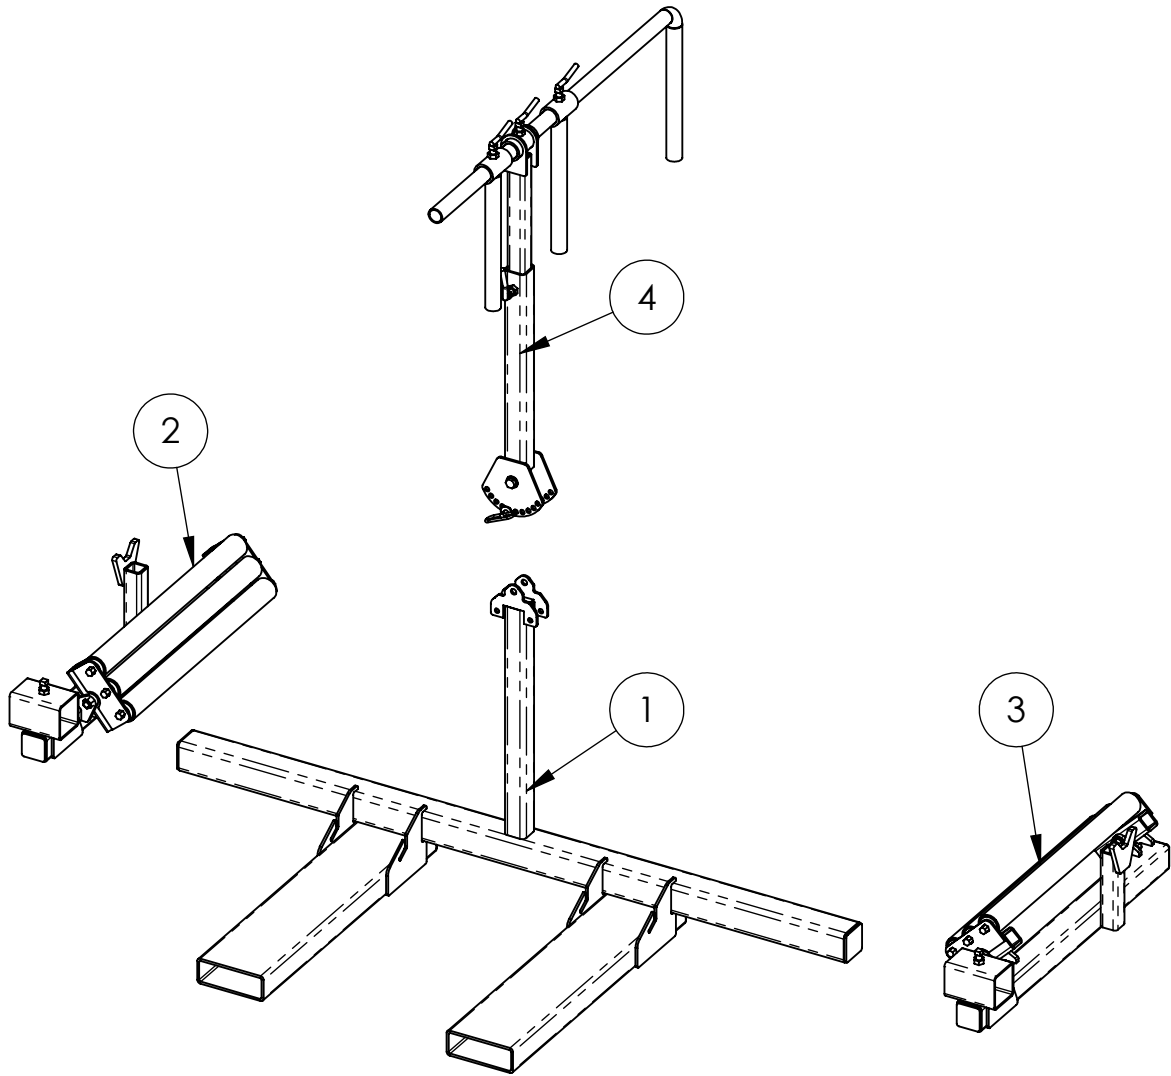

BURCHLAND

BWX

WHEEL CHANGER

PARTS BOOK

WHEEL MOVER 13912

ITEM NO.	PART NUMBER	DESCRIPTION	QTY
1	13783	FRAME, WHEEL MOVER	1
2	13921	ROLLER ASSY, LEFT	1
3	13922	ROLLER ASSY, RIGHT	1
4	13924	WHEEL HOLDER ASSY	1

**ROLLER ASSEMBLY, LEFT
13921**

ITEM NO.	PART NUMBER	DESCRIPTION	QTY
1	13792	ROLLER MOUNT, LEFT	1
2	13801	ROLLER MOUNT	2
3	13923	ROLLER, 2.5 X 30 CONVEYOR	3
4	10104	WASHER, 5/8 GR8 ZY	4
5	11122	NUT, 5/8-11 SLTL GR8 ZY	2
6	13782	BOLT, 5/8 X 4 GR8 ZY	2
7	12481	BOLT, 5/8-11 X 1.25 SQ HD SS, GR8 ZY	1

ROLLER ASSEMBLY, RIGHT 13922

ITEM NO.	PART NUMBER	DESCRIPTION	QTY
1	13793	ROLLER MOUNT, RIGHT	1
2	13801	ROLLER MOUNT	2
3	13923	ROLLER, 2.5 X 30 CONVEYOR	3
4	12481	BOLT, 5/8-11 X 1.25 SQ HD SS, GR8 ZY	1
5	10104	WASHER, 5/8 GR8 ZY	4
6	13782	BOLT, 5/8 X 4 GR8 ZY	2
7	11122	NUT, 5/8-11 SLTL GR8 ZY	2

WHEEL HOLDER ASSEMBLY 13924

ITEM NO.	PART NUMBER	DESCRIPTION	QTY
1	13808	UPRIGHT PIVOT	1
2	13804	WHEEL HOLDER PIVOT	1
3	13811	WHEEL HOLDER	1
4	13815	WHEEL SUPPORT	2
5	13898	LOCK HANDLE	4
6	10104	WASHER, 5/8 GR8 ZY	2
7	11122	NUT, 5/8-11 SLTL GR8 ZY	1
8	13782	BOLT, 5/8 X 4 GR8 ZY	1
9	11170	PIN - 1/2 X 3 1/2 SWIVEL LOCK	1