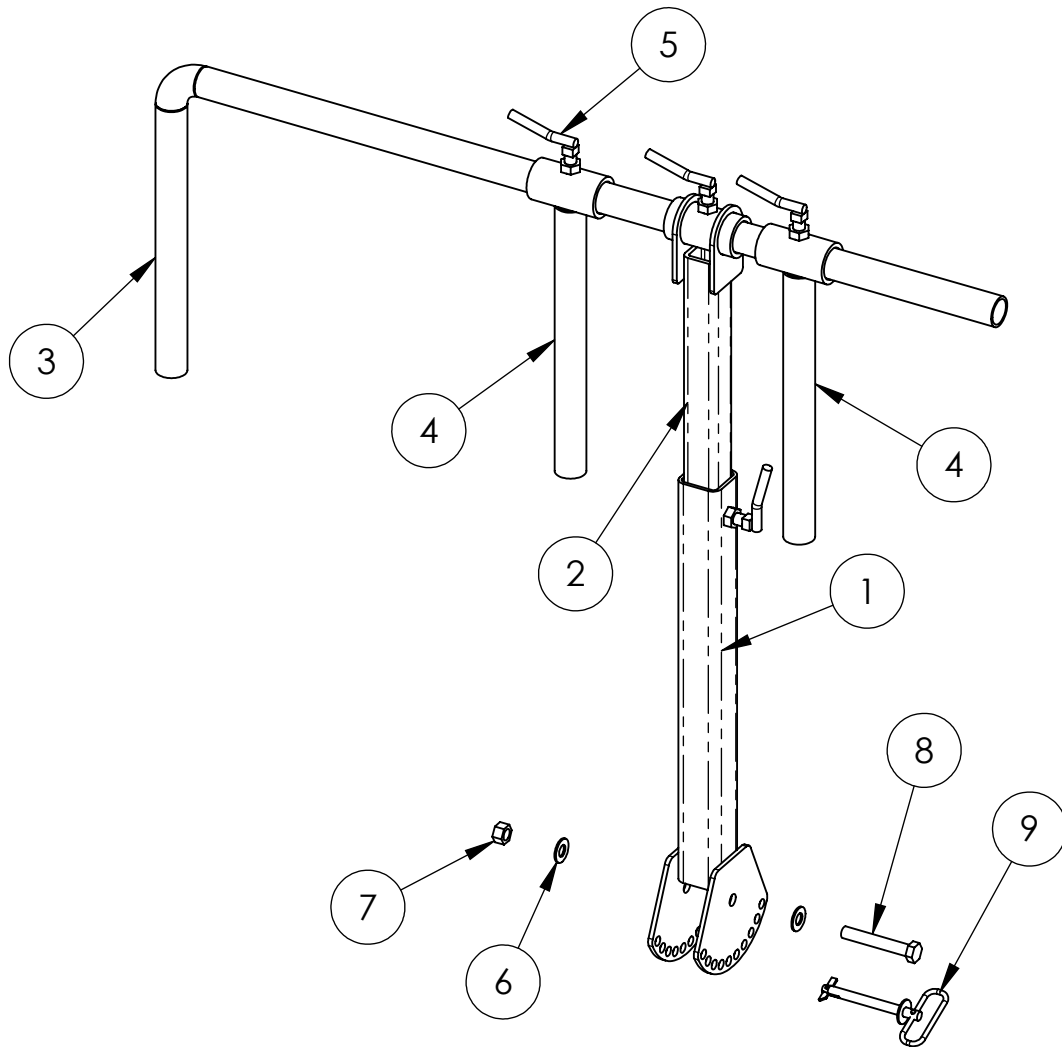

BURCHLAND

BWX

WHEEL CHANGER

PARTS BOOK

WHEEL MOVER 13912

ITEM NO.	PART NUMBER	DESCRIPTION	QTY
1	13783	FRAME, WHEEL MOVER	1
2	13921	ROLLER ASSY, LEFT	1
3	13922	ROLLER ASSY, RIGHT	1
4	13924	WHEEL HOLDER ASSY	1

**ROLLER ASSEMBLY, LEFT
13921**

ITEM NO.	PART NUMBER	DESCRIPTION	QTY
1	13792	ROLLER MOUNT, LEFT	1
2	13801	ROLLER MOUNT	2
3	13923	ROLLER, 2.5 X 30 CONVEYOR	3
4	10104	WASHER, 5/8 GR8 ZY	4
5	11122	NUT, 5/8-11 SLTL GR8 ZY	2
6	13782	BOLT, 5/8 X 4 GR8 ZY	2
7	12481	BOLT, 5/8-11 X 1.25 SQ HD SS, GR8 ZY	1

ROLLER ASSEMBLY, RIGHT 13922

ITEM NO.	PART NUMBER	DESCRIPTION	QTY
1	13793	ROLLER MOUNT, RIGHT	1
2	13801	ROLLER MOUNT	2
3	13923	ROLLER, 2.5 X 30 CONVEYOR	3
4	12481	BOLT, 5/8-11 X 1.25 SQ HD SS, GR8 ZY	1
5	10104	WASHER, 5/8 GR8 ZY	4
6	13782	BOLT, 5/8 X 4 GR8 ZY	2
7	11122	NUT, 5/8-11 SLTL GR8 ZY	2

WHEEL HOLDER ASSEMBLY 13924

ITEM NO.	PART NUMBER	DESCRIPTION	QTY
1	13808	UPRIGHT PIVOT	1
2	13804	WHEEL HOLDER PIVOT	1
3	13811	WHEEL HOLDER	1
4	13815	WHEEL SUPPORT	2
5	13898	LOCK HANDLE	4
6	10104	WASHER, 5/8 GR8 ZY	2
7	11122	NUT, 5/8-11 SLTL GR8 ZY	1
8	13782	BOLT, 5/8 X 4 GR8 ZY	1
9	11170	PIN - 1/2 X 3 1/2 SWIVEL LOCK	1