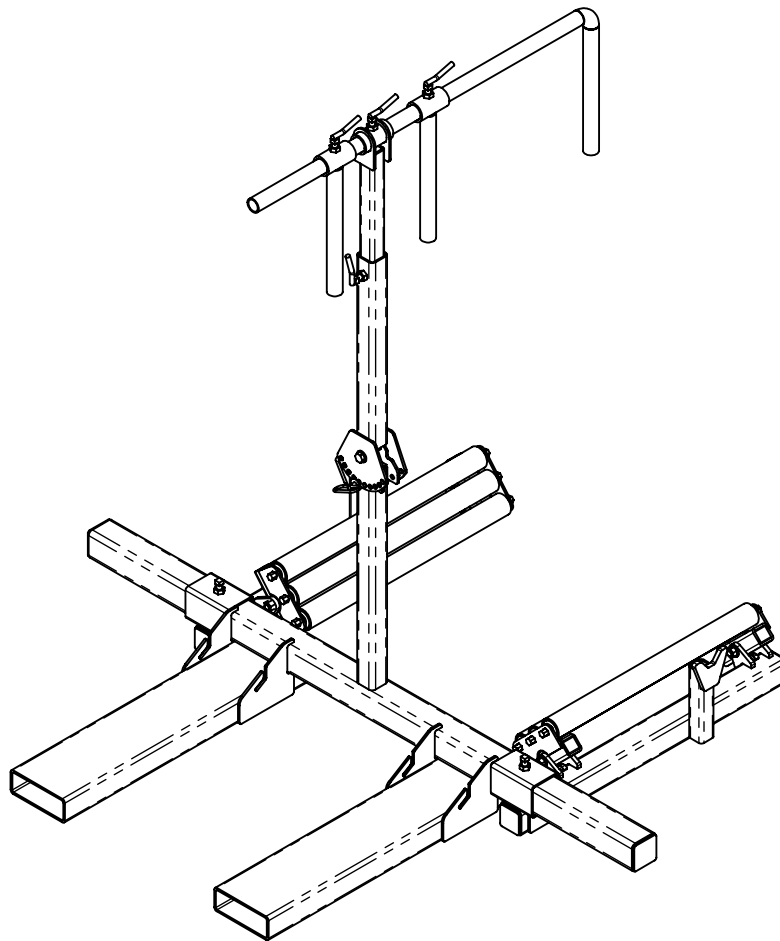

BURCHLAND

BWX

WHEEL CHANGER

PARTS BOOK

WHEEL MOVER 13912

ITEM NO.	PART NUMBER	DESCRIPTION	QTY
1	13783	FRAME, WHEEL MOVER	1
2	13921	ROLLER ASSY, LEFT	1
3	13922	ROLLER ASSY, RIGHT	1
4	13924	WHEEL HOLDER ASSY	1

**ROLLER ASSEMBLY, LEFT
13921**

ITEM NO.	PART NUMBER	DESCRIPTION	QTY
1	13792	ROLLER MOUNT, LEFT	1
2	13801	ROLLER MOUNT	2
3	13923	ROLLER, 2.5 X 30 CONVEYOR	3
4	10104	WASHER, 5/8 GR8 ZY	4
5	11122	NUT, 5/8-11 SLTL GR8 ZY	2
6	13782	BOLT, 5/8 X 4 GR8 ZY	2
7	12481	BOLT, 5/8-11 X 1.25 SQ HD SS, GR8 ZY	1

ROLLER ASSEMBLY, RIGHT 13922

ITEM NO.	PART NUMBER	DESCRIPTION	QTY
1	13793	ROLLER MOUNT, RIGHT	1
2	13801	ROLLER MOUNT	2
3	13923	ROLLER, 2.5 X 30 CONVEYOR	3
4	12481	BOLT, 5/8-11 X 1.25 SQ HD SS, GR8 ZY	1
5	10104	WASHER, 5/8 GR8 ZY	4
6	13782	BOLT, 5/8 X 4 GR8 ZY	2
7	11122	NUT, 5/8-11 SLTL GR8 ZY	2

WHEEL HOLDER ASSEMBLY 13924

ITEM NO.	PART NUMBER	DESCRIPTION	QTY
1	13808	UPRIGHT PIVOT	1
2	13804	WHEEL HOLDER PIVOT	1
3	13811	WHEEL HOLDER	1
4	13815	WHEEL SUPPORT	2
5	13898	LOCK HANDLE	4
6	10104	WASHER, 5/8 GR8 ZY	2
7	11122	NUT, 5/8-11 SLTL GR8 ZY	1
8	13782	BOLT, 5/8 X 4 GR8 ZY	1
9	11170	PIN - 1/2 X 3 1/2 SWIVEL LOCK	1