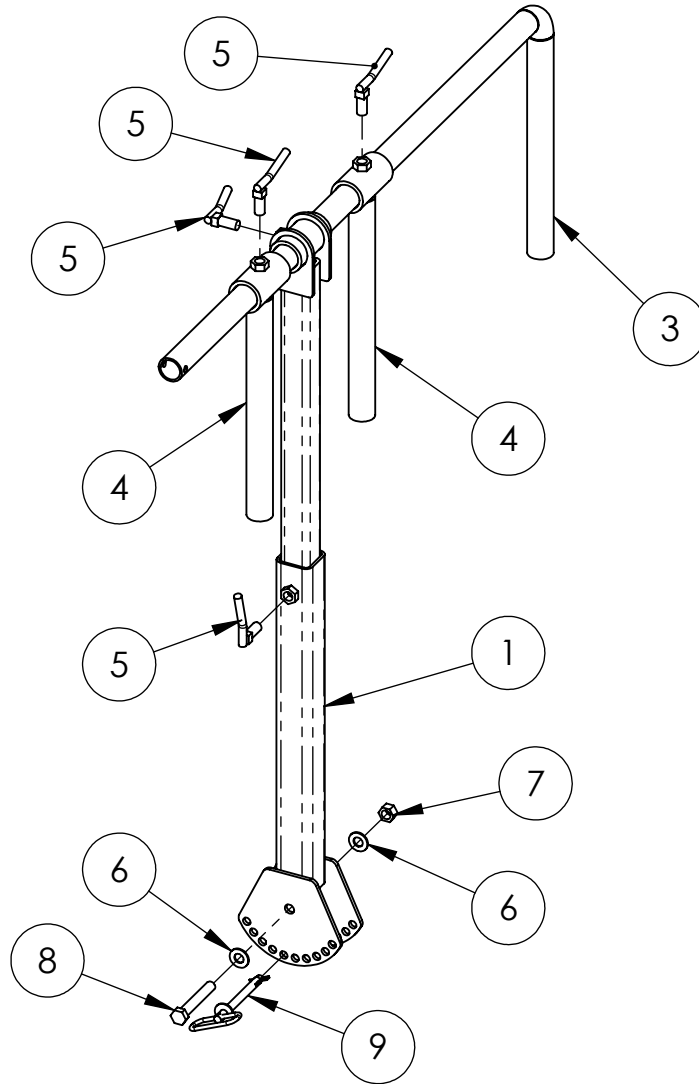

BURCHLAND

BWX

WHEEL CHANGER

PARTS BOOK

Wheel Changer - 13912

ITEM NO.	PART NUMBER	DESCRIPTION	QTY.
1	13783	FRAME, WHEEL MOVER	1
2	13921	ROLLER ASSY, LEFT	1
3	13922	ROLLER ASSY, RIGHT	1
4	13924	WHEEL HOLDER ASSY	1

Wheel Holder Assembly - 13924

ITEM NO.	PART NUMBER	DESCRIPTION	QTY.
1	13808	UPRIGHT PIVOT	1
2	13804	WHEEL HOLDER PIVOT	1
3	13811	WHEEL HOLDER	1
4	13815	WHEEL SUPPORT	2
5	13898	LOCK HANDLE	4
6	10104	WASHER, 5/8 GR8 ZY	2
7	11122	NUT, 5/8-11 SLTL GR8 ZY	1
8	13782	BOLT, 5/8 X 4 GR8 ZY	1
9	11170	PIN - 1/2 X 3 1/2 SWIVEL LOCK	1

Roller Assembly, Left - 13921

ITEM NO.	PART NUMBER	DESCRIPTION	QTY.
1	13792	ROLLER MOUNT, LEFT	1
2	13801	ROLLER MOUNT	2
3	13923	ROLLER, 2.5 X 30 CONVEYOR	3
4	13782	BOLT, 5/8 X 4 GR8 ZY	2
5	10104	WASHER, 5/8 GR8 ZY	4
6	11122	NUT, 5/8-11 SLTL GR8 ZY	2
7	12481	BOLT, 5/8-11 X 1.25 SQ HD GR8 ZY	1

Roller Assembly, Right - 13922

ITEM NO.	PART NUMBER	DESCRIPTION	QTY.
1	13793	ROLLER MOUNT, RIGHT	1
2	13801	ROLLER MOUNT	2
3	13923	ROLLER, 2.5 X 30 CONVEYOR	3
4	13782	BOLT, 5/8 X 4 GR8 ZY	2
5	10104	WASHER, 5/8 GR8 ZY	4
6	11122	NUT, 5/8-11 SLTL GR8 ZY	2
7	12481	BOLT, 5/8-11 X 1.25 SQ HD GR8 ZY	1