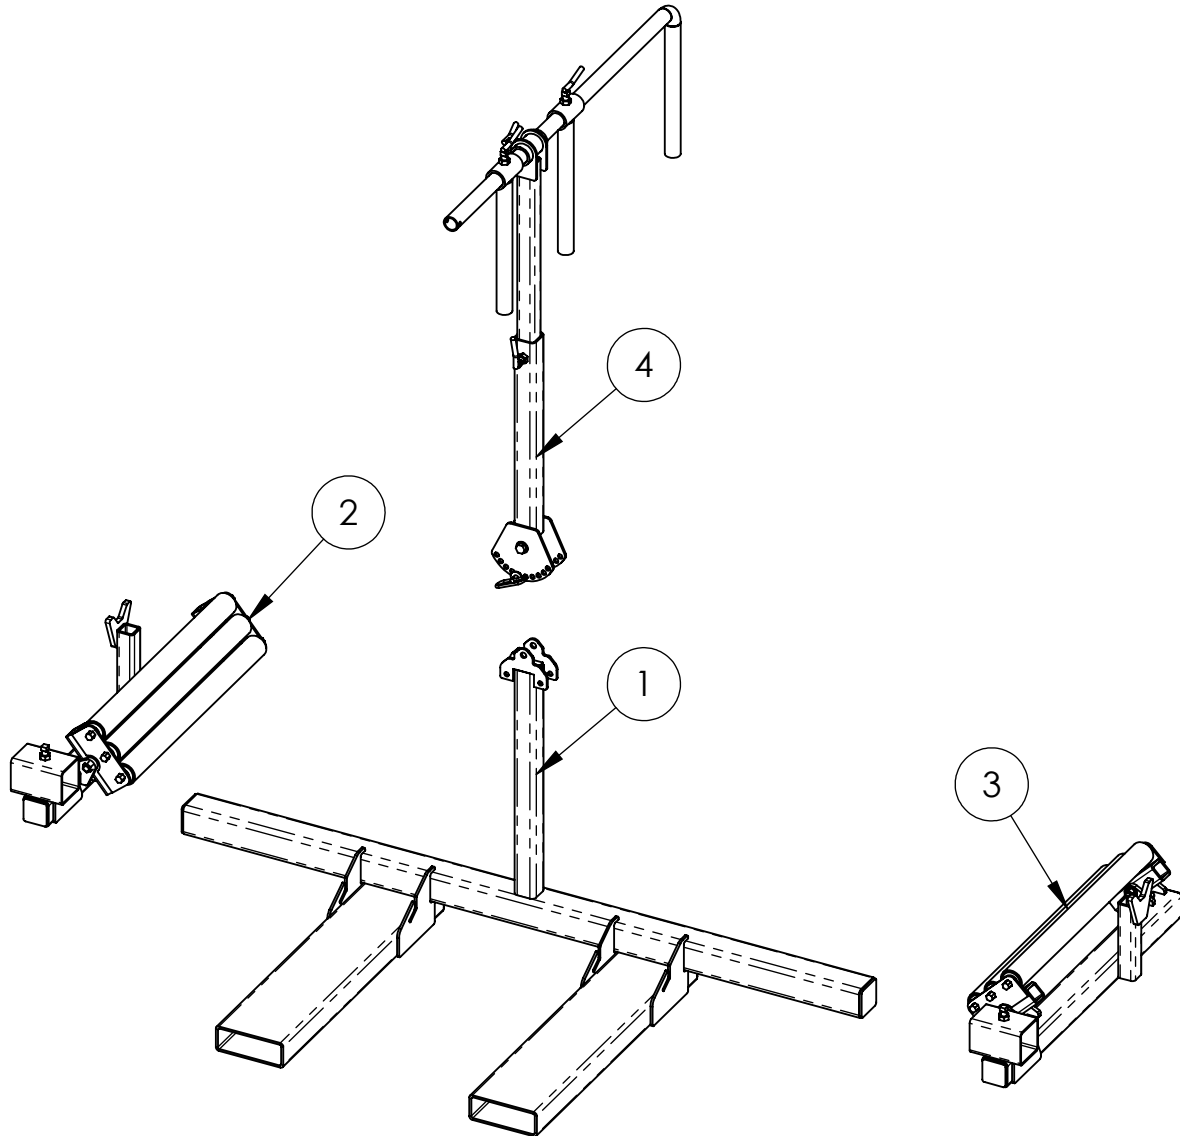

BURCHLAND

BWX

WHEEL CHANGER

PARTS BOOK

Wheel Changer - 13912

ITEM NO.	PART NUMBER	DESCRIPTION	QTY.
1	13783	FRAME, WHEEL MOVER	1
2	13921	ROLLER ASSY, LEFT	1
3	13922	ROLLER ASSY, RIGHT	1
4	13924	WHEEL HOLDER ASSY	1

Wheel Holder Assembly - 13924

ITEM NO.	PART NUMBER	DESCRIPTION	QTY.
1	13808	UPRIGHT PIVOT	1
2	13804	WHEEL HOLDER PIVOT	1
3	13811	WHEEL HOLDER	1
4	13815	WHEEL SUPPORT	2
5	13898	LOCK HANDLE	4
6	10104	WASHER, 5/8 GR8 ZY	2
7	11122	NUT, 5/8-11 SLTL GR8 ZY	1
8	13782	BOLT, 5/8 X 4 GR8 ZY	1
9	11170	PIN - 1/2 X 3 1/2 SWIVEL LOCK	1

Roller Assembly, Left - 13921

ITEM NO.	PART NUMBER	DESCRIPTION	QTY.
1	13792	ROLLER MOUNT, LEFT	1
2	13801	ROLLER MOUNT	2
3	13923	ROLLER, 2.5 X 30 CONVEYOR	3
4	13782	BOLT, 5/8 X 4 GR8 ZY	2
5	10104	WASHER, 5/8 GR8 ZY	4
6	11122	NUT, 5/8-11 SLTL GR8 ZY	2
7	12481	BOLT, 5/8-11 X 1.25 SQ HD GR8 ZY	1

Roller Assembly, Right - 13922

ITEM NO.	PART NUMBER	DESCRIPTION	QTY.
1	13793	ROLLER MOUNT, RIGHT	1
2	13801	ROLLER MOUNT	2
3	13923	ROLLER, 2.5 X 30 CONVEYOR	3
4	13782	BOLT, 5/8 X 4 GR8 ZY	2
5	10104	WASHER, 5/8 GR8 ZY	4
6	11122	NUT, 5/8-11 SLTL GR8 ZY	2
7	12481	BOLT, 5/8-11 X 1.25 SQ HD GR8 ZY	1