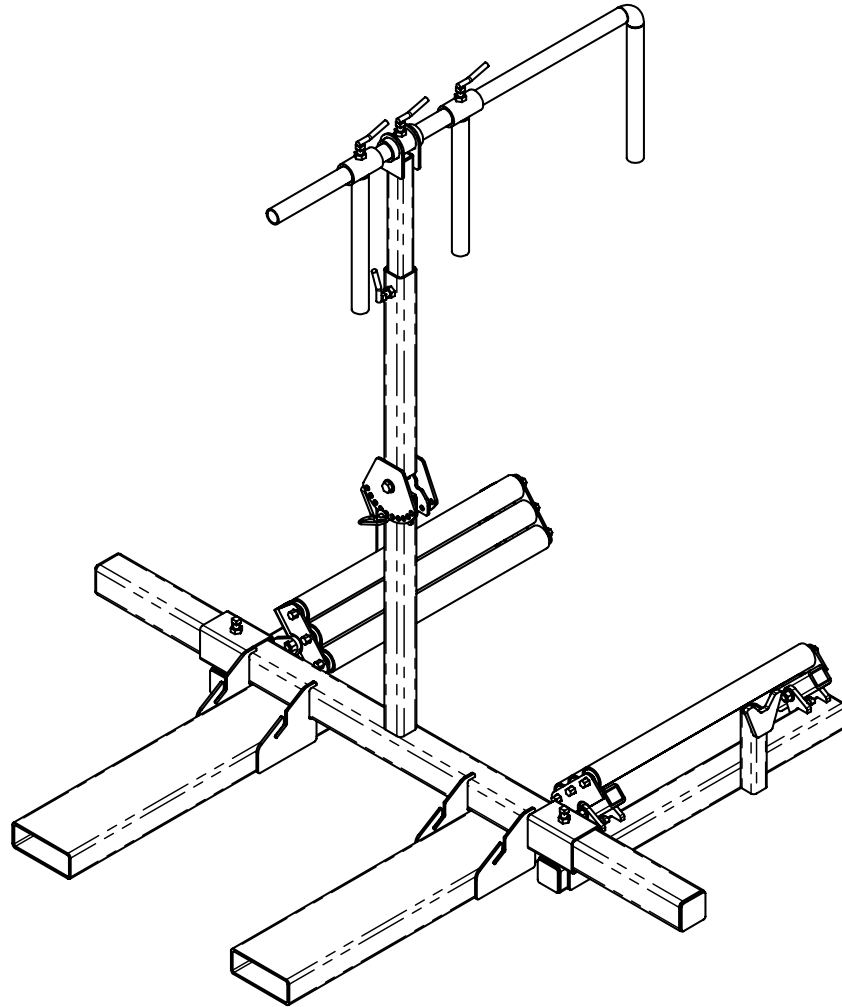

BURCHLAND

BWX

WHEEL CHANGER

PARTS BOOK

Wheel Changer - 13912

ITEM NO.	PART NUMBER	DESCRIPTION	QTY.
1	13783	FRAME, WHEEL MOVER	1
2	13921	ROLLER ASSY, LEFT	1
3	13922	ROLLER ASSY, RIGHT	1
4	13924	WHEEL HOLDER ASSY	1

Wheel Holder Assembly - 13924

ITEM NO.	PART NUMBER	DESCRIPTION	QTY.
1	13808	UPRIGHT PIVOT	1
2	13804	WHEEL HOLDER PIVOT	1
3	13811	WHEEL HOLDER	1
4	13815	WHEEL SUPPORT	2
5	13898	LOCK HANDLE	4
6	10104	WASHER, 5/8 GR8 ZY	2
7	11122	NUT, 5/8-11 SLTL GR8 ZY	1
8	13782	BOLT, 5/8 X 4 GR8 ZY	1
9	11170	PIN - 1/2 X 3 1/2 SWIVEL LOCK	1

Roller Assembly, Left - 13921

ITEM NO.	PART NUMBER	DESCRIPTION	QTY.
1	13792	ROLLER MOUNT, LEFT	1
2	13801	ROLLER MOUNT	2
3	13923	ROLLER, 2.5 X 30 CONVEYOR	3
4	13782	BOLT, 5/8 X 4 GR8 ZY	2
5	10104	WASHER, 5/8 GR8 ZY	4
6	11122	NUT, 5/8-11 SLTL GR8 ZY	2
7	12481	BOLT, 5/8-11 X 1.25 SQ HD GR8 ZY	1

Roller Assembly, Right - 13922

ITEM NO.	PART NUMBER	DESCRIPTION	QTY.
1	13793	ROLLER MOUNT, RIGHT	1
2	13801	ROLLER MOUNT	2
3	13923	ROLLER, 2.5 X 30 CONVEYOR	3
4	13782	BOLT, 5/8 X 4 GR8 ZY	2
5	10104	WASHER, 5/8 GR8 ZY	4
6	11122	NUT, 5/8-11 SLTL GR8 ZY	2
7	12481	BOLT, 5/8-11 X 1.25 SQ HD GR8 ZY	1