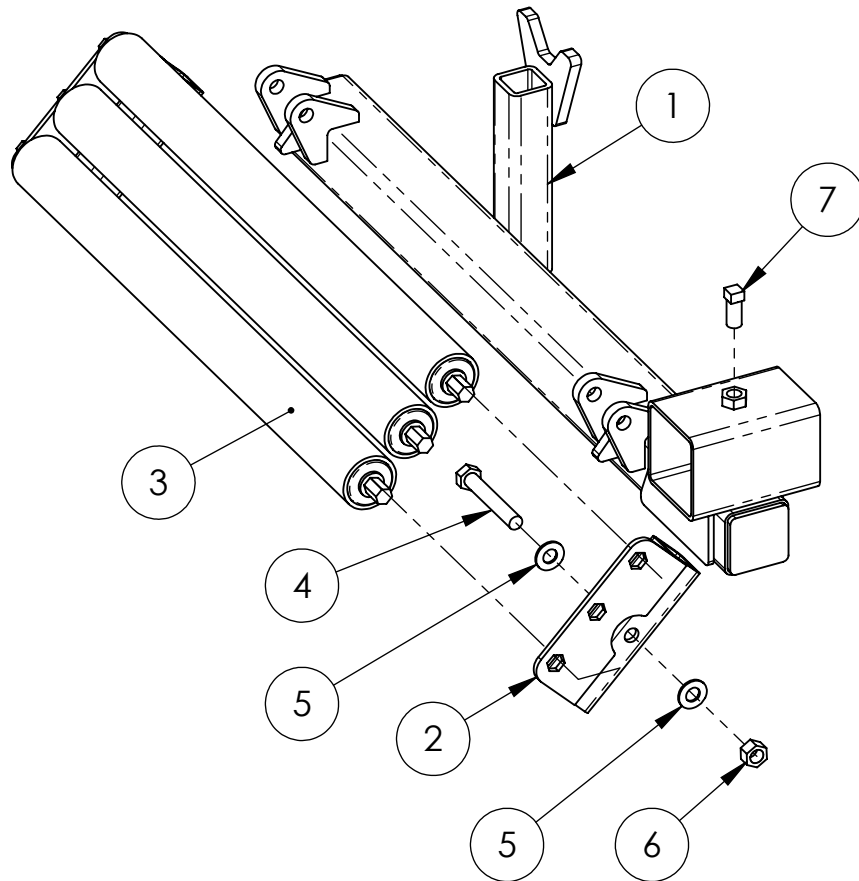

BURCHLAND

BWX

WHEEL CHANGER

PARTS BOOK

Wheel Changer - 13912

ITEM NO.	PART NUMBER	DESCRIPTION	QTY.
1	13783	FRAME, WHEEL MOVER	1
2	13921	ROLLER ASSY, LEFT	1
3	13922	ROLLER ASSY, RIGHT	1
4	13924	WHEEL HOLDER ASSY	1

Wheel Holder Assembly - 13924

ITEM NO.	PART NUMBER	DESCRIPTION	QTY.
1	13808	UPRIGHT PIVOT	1
2	13804	WHEEL HOLDER PIVOT	1
3	13811	WHEEL HOLDER	1
4	13815	WHEEL SUPPORT	2
5	13898	LOCK HANDLE	4
6	10104	WASHER, 5/8 GR8 ZY	2
7	11122	NUT, 5/8-11 SLTL GR8 ZY	1
8	13782	BOLT, 5/8 X 4 GR8 ZY	1
9	11170	PIN - 1/2 X 3 1/2 SWIVEL LOCK	1

Roller Assembly, Left - 13921

ITEM NO.	PART NUMBER	DESCRIPTION	QTY.
1	13792	ROLLER MOUNT, LEFT	1
2	13801	ROLLER MOUNT	2
3	13923	ROLLER, 2.5 X 30 CONVEYOR	3
4	13782	BOLT, 5/8 X 4 GR8 ZY	2
5	10104	WASHER, 5/8 GR8 ZY	4
6	11122	NUT, 5/8-11 SLTL GR8 ZY	2
7	12481	BOLT, 5/8-11 X 1.25 SQ HD GR8 ZY	1

Roller Assembly, Right - 13922

ITEM NO.	PART NUMBER	DESCRIPTION	QTY.
1	13793	ROLLER MOUNT, RIGHT	1
2	13801	ROLLER MOUNT	2
3	13923	ROLLER, 2.5 X 30 CONVEYOR	3
4	13782	BOLT, 5/8 X 4 GR8 ZY	2
5	10104	WASHER, 5/8 GR8 ZY	4
6	11122	NUT, 5/8-11 SLTL GR8 ZY	2
7	12481	BOLT, 5/8-11 X 1.25 SQ HD GR8 ZY	1