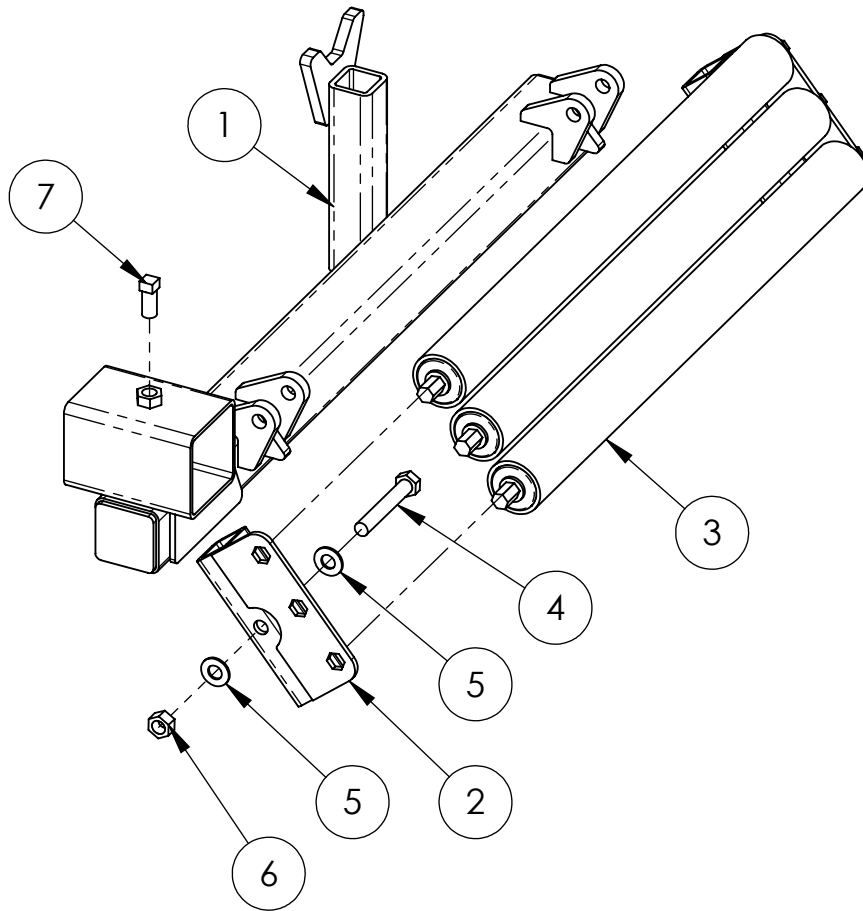

BURCHLAND

BWX

WHEEL CHANGER

PARTS BOOK

Wheel Changer - 13912

ITEM NO.	PART NUMBER	DESCRIPTION	QTY.
1	13783	FRAME, WHEEL MOVER	1
2	13921	ROLLER ASSY, LEFT	1
3	13922	ROLLER ASSY, RIGHT	1
4	13924	WHEEL HOLDER ASSY	1

Wheel Holder Assembly - 13924

ITEM NO.	PART NUMBER	DESCRIPTION	QTY.
1	13808	UPRIGHT PIVOT	1
2	13804	WHEEL HOLDER PIVOT	1
3	13811	WHEEL HOLDER	1
4	13815	WHEEL SUPPORT	2
5	13898	LOCK HANDLE	4
6	10104	WASHER, 5/8 GR8 ZY	2
7	11122	NUT, 5/8-11 SLTL GR8 ZY	1
8	13782	BOLT, 5/8 X 4 GR8 ZY	1
9	11170	PIN - 1/2 X 3 1/2 SWIVEL LOCK	1

Roller Assembly, Left - 13921

ITEM NO.	PART NUMBER	DESCRIPTION	QTY.
1	13792	ROLLER MOUNT, LEFT	1
2	13801	ROLLER MOUNT	2
3	13923	ROLLER, 2.5 X 30 CONVEYOR	3
4	13782	BOLT, 5/8 X 4 GR8 ZY	2
5	10104	WASHER, 5/8 GR8 ZY	4
6	11122	NUT, 5/8-11 SLTL GR8 ZY	2
7	12481	BOLT, 5/8-11 X 1.25 SQ HD GR8 ZY	1

Roller Assembly, Right - 13922

ITEM NO.	PART NUMBER	DESCRIPTION	QTY.
1	13793	ROLLER MOUNT, RIGHT	1
2	13801	ROLLER MOUNT	2
3	13923	ROLLER, 2.5 X 30 CONVEYOR	3
4	13782	BOLT, 5/8 X 4 GR8 ZY	2
5	10104	WASHER, 5/8 GR8 ZY	4
6	11122	NUT, 5/8-11 SLTL GR8 ZY	2
7	12481	BOLT, 5/8-11 X 1.25 SQ HD GR8 ZY	1